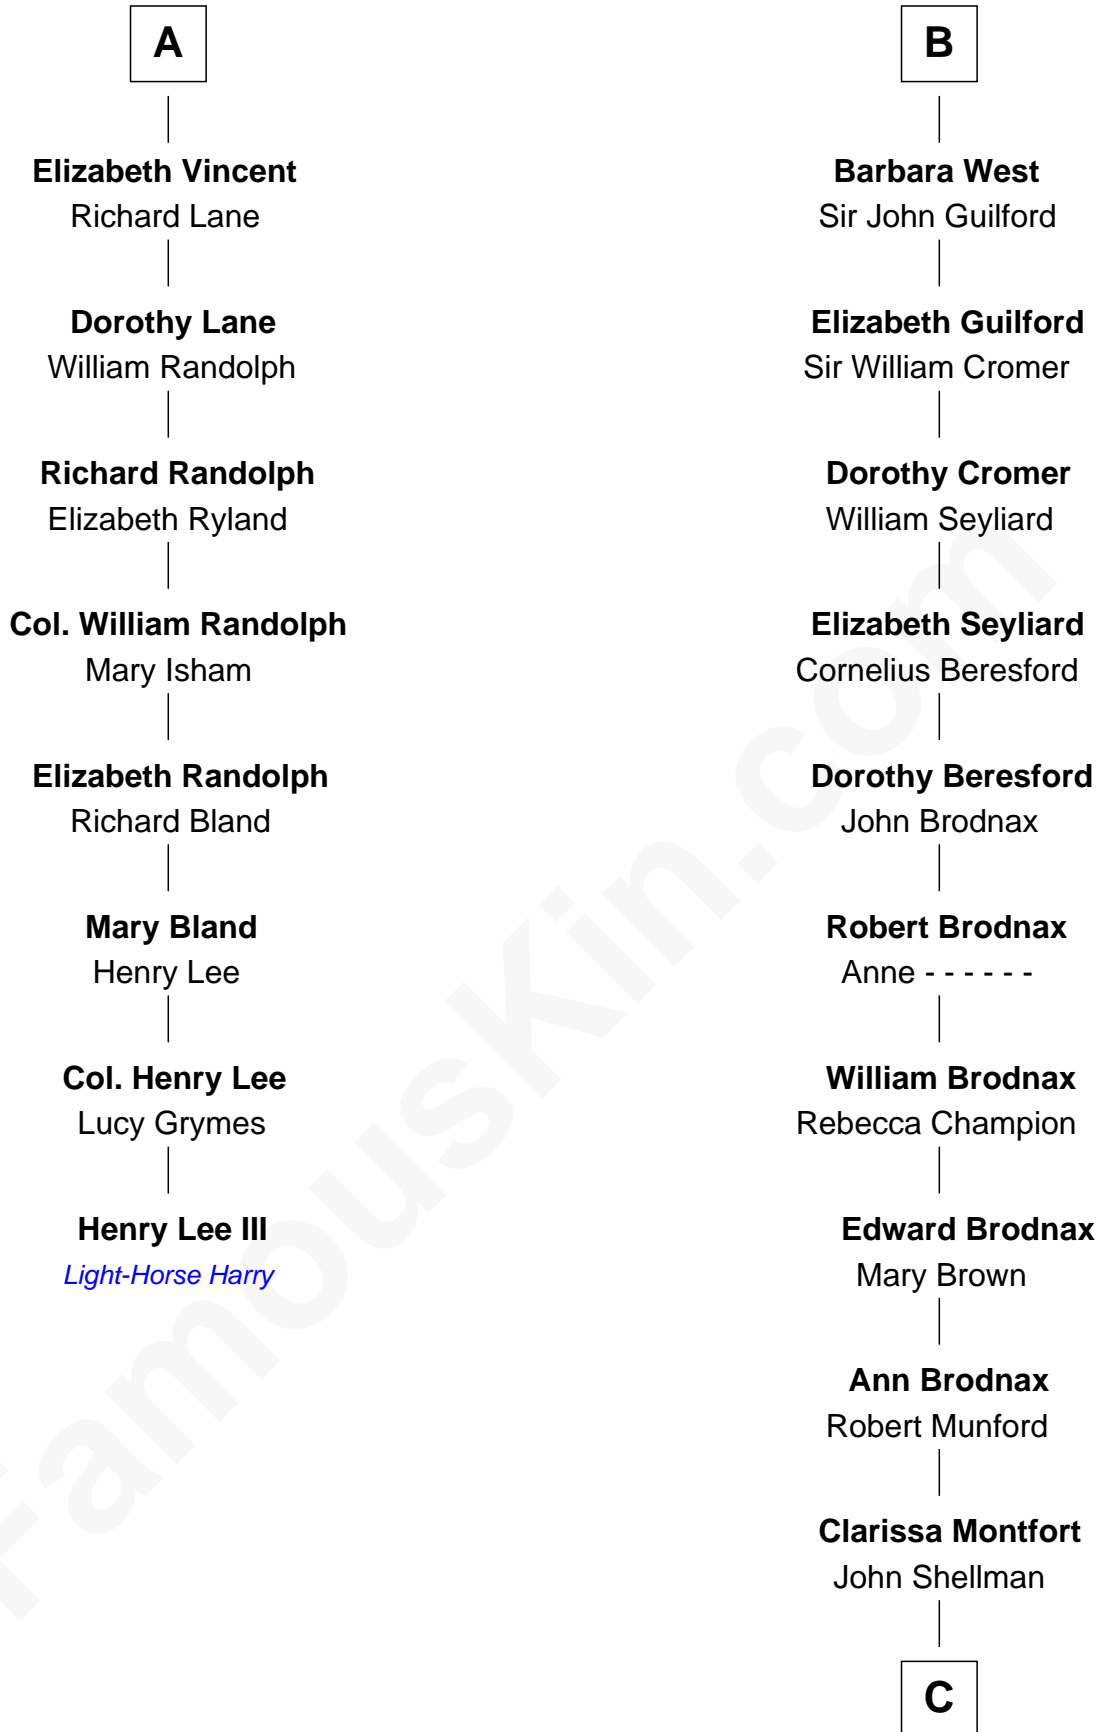

FamousKin.com

Relationship Chart of

Henry Lee III

9th Governor of Virginia

14th cousin 7 times removed of

George H. W. Bush

41st U.S. President

C

—
Susan Montfort Shellman

Samuel Howard Fay

—
Harriet Eleanor Fay

Rev. James Smith Bush

—
Samuel Prescott Bush

Flora Sheldon

—
Prescott Sheldon Bush

Dorothy Wear Walker