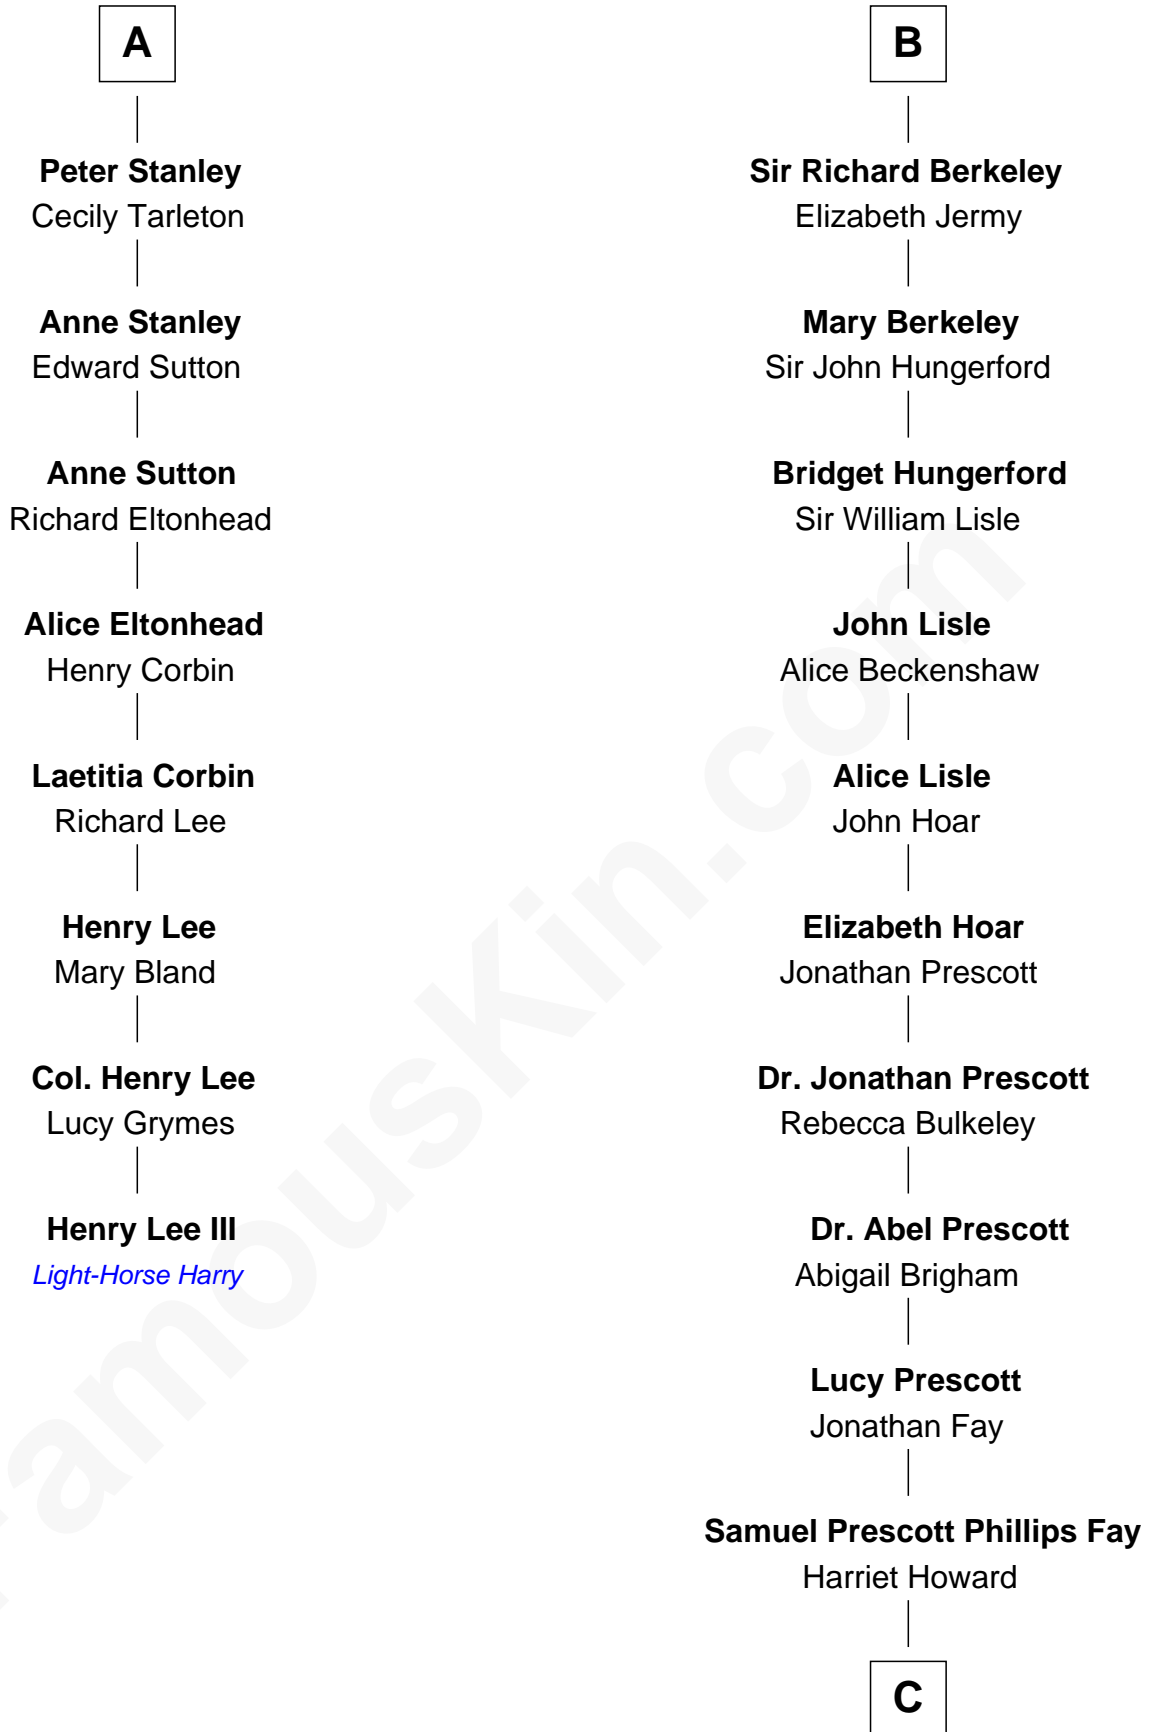

FamousKin.com

Relationship Chart of

Henry Lee III

9th Governor of Virginia

14th cousin 7 times removed of

George H. W. Bush

41st U.S. President

C

—
Samuel Howard Fay
Susan Montfort Shellman

—
Harriet Eleanor Fay
Rev. James Smith Bush

—
Samuel Prescott Bush
Flora Sheldon

—
Prescott Sheldon Bush
Dorothy Wear Walker

—
George H. W. Bush
41st U.S. President