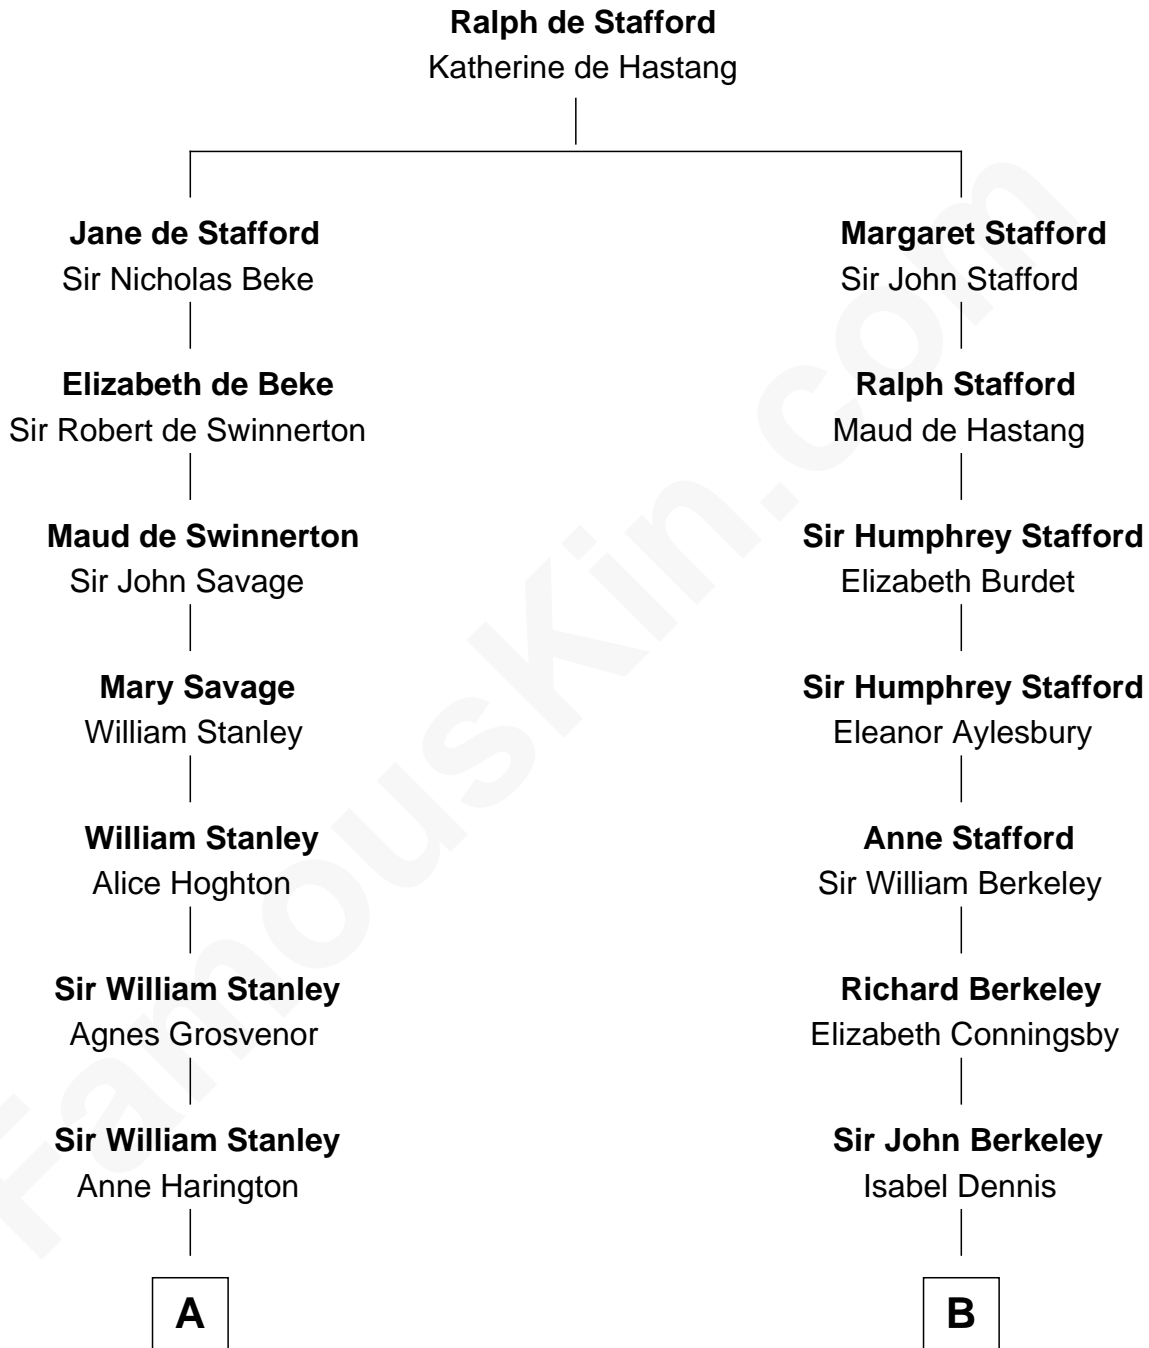

FamousKin.com

Relationship Chart of

Henry Lee III

9th Governor of Virginia

14th cousin 7 times removed of

George H. W. Bush

41st U.S. President

C

—
Samuel Howard Fay
Susan Montfort Shellman

—
Harriet Eleanor Fay
Rev. James Smith Bush

—
Samuel Prescott Bush
Flora Sheldon

—
Prescott Sheldon Bush
Dorothy Wear Walker

—
George H. W. Bush
41st U.S. President