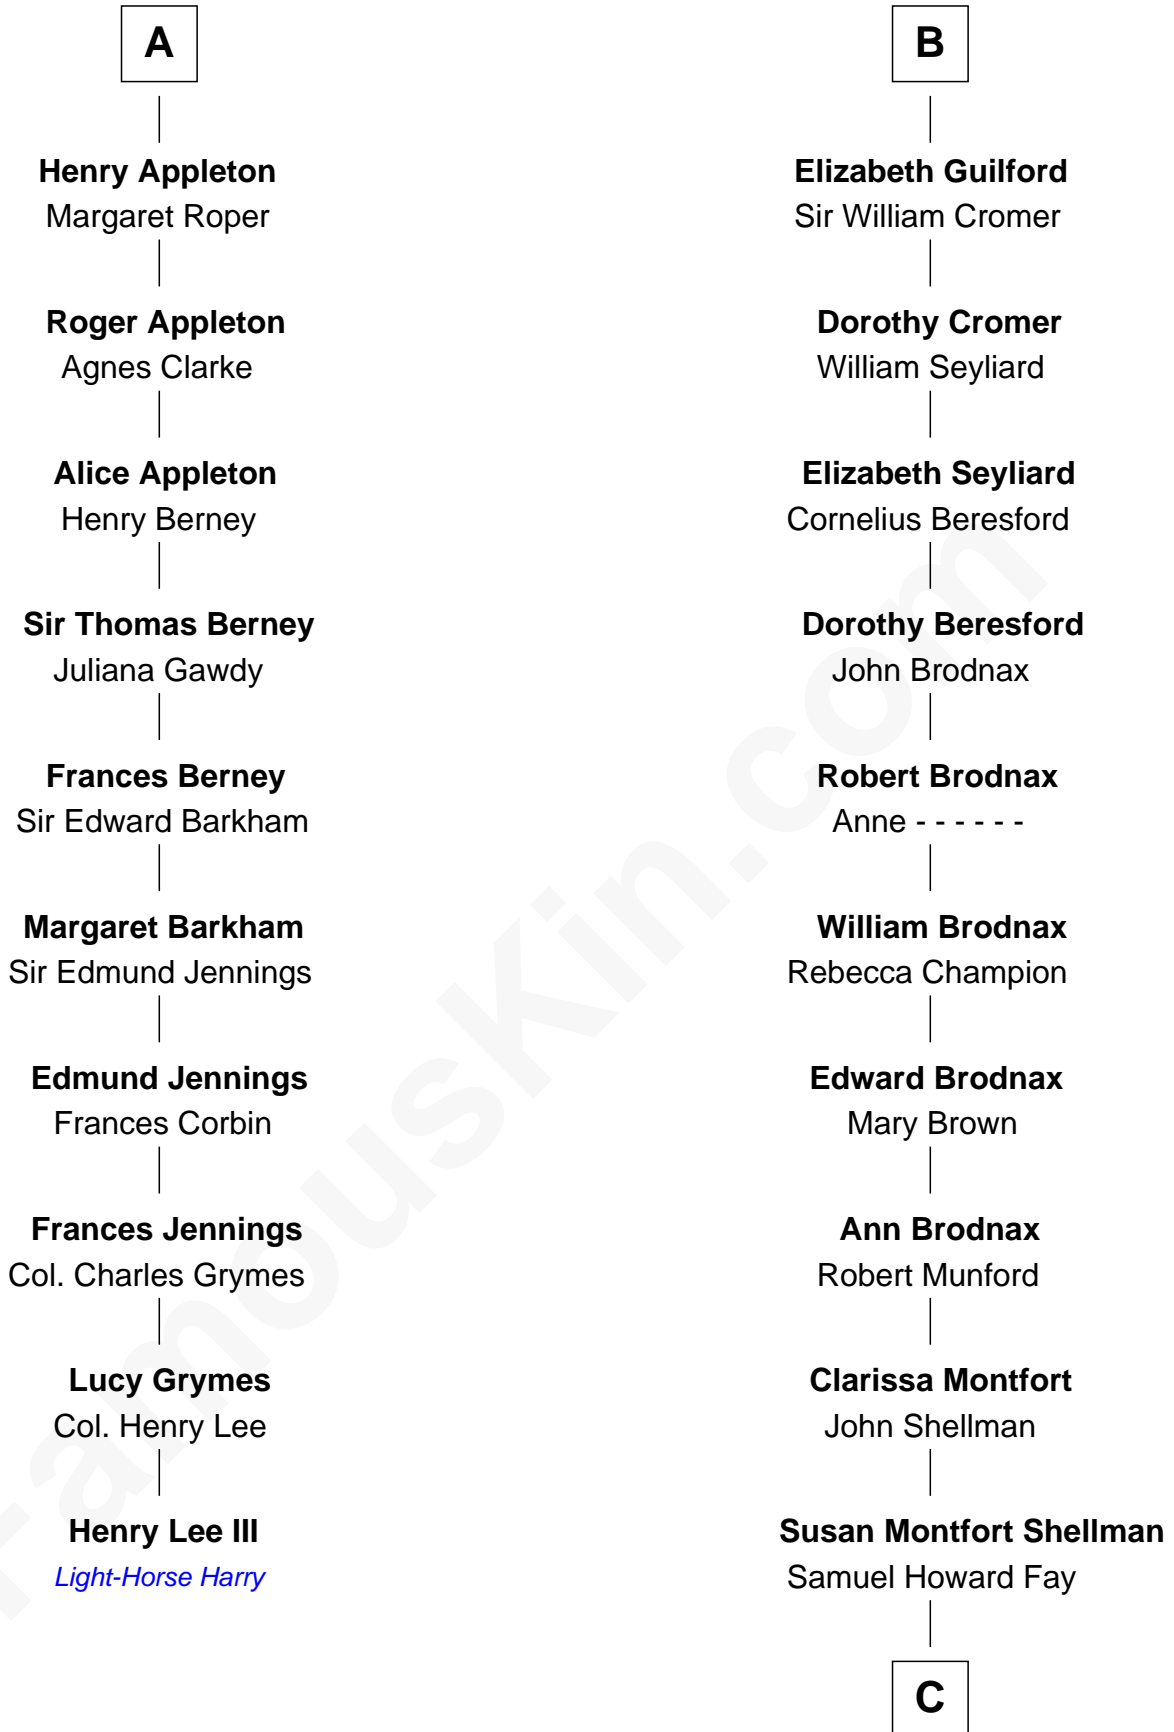

FamousKin.com Relationship Chart of

Henry Lee III

9th Governor of Virginia

16th cousin 4 times removed of

George H. W. Bush

41st U.S. President

Sir Hugh de Courtenay

Agnes de St. John

C

Harriet Eleanor Fay
Rev. James Smith Bush

Samuel Prescott Bush
Flora Sheldon

Prescott Sheldon Bush
Dorothy Wear Walker

George H. W. Bush
41st U.S. President

FamousKin.com