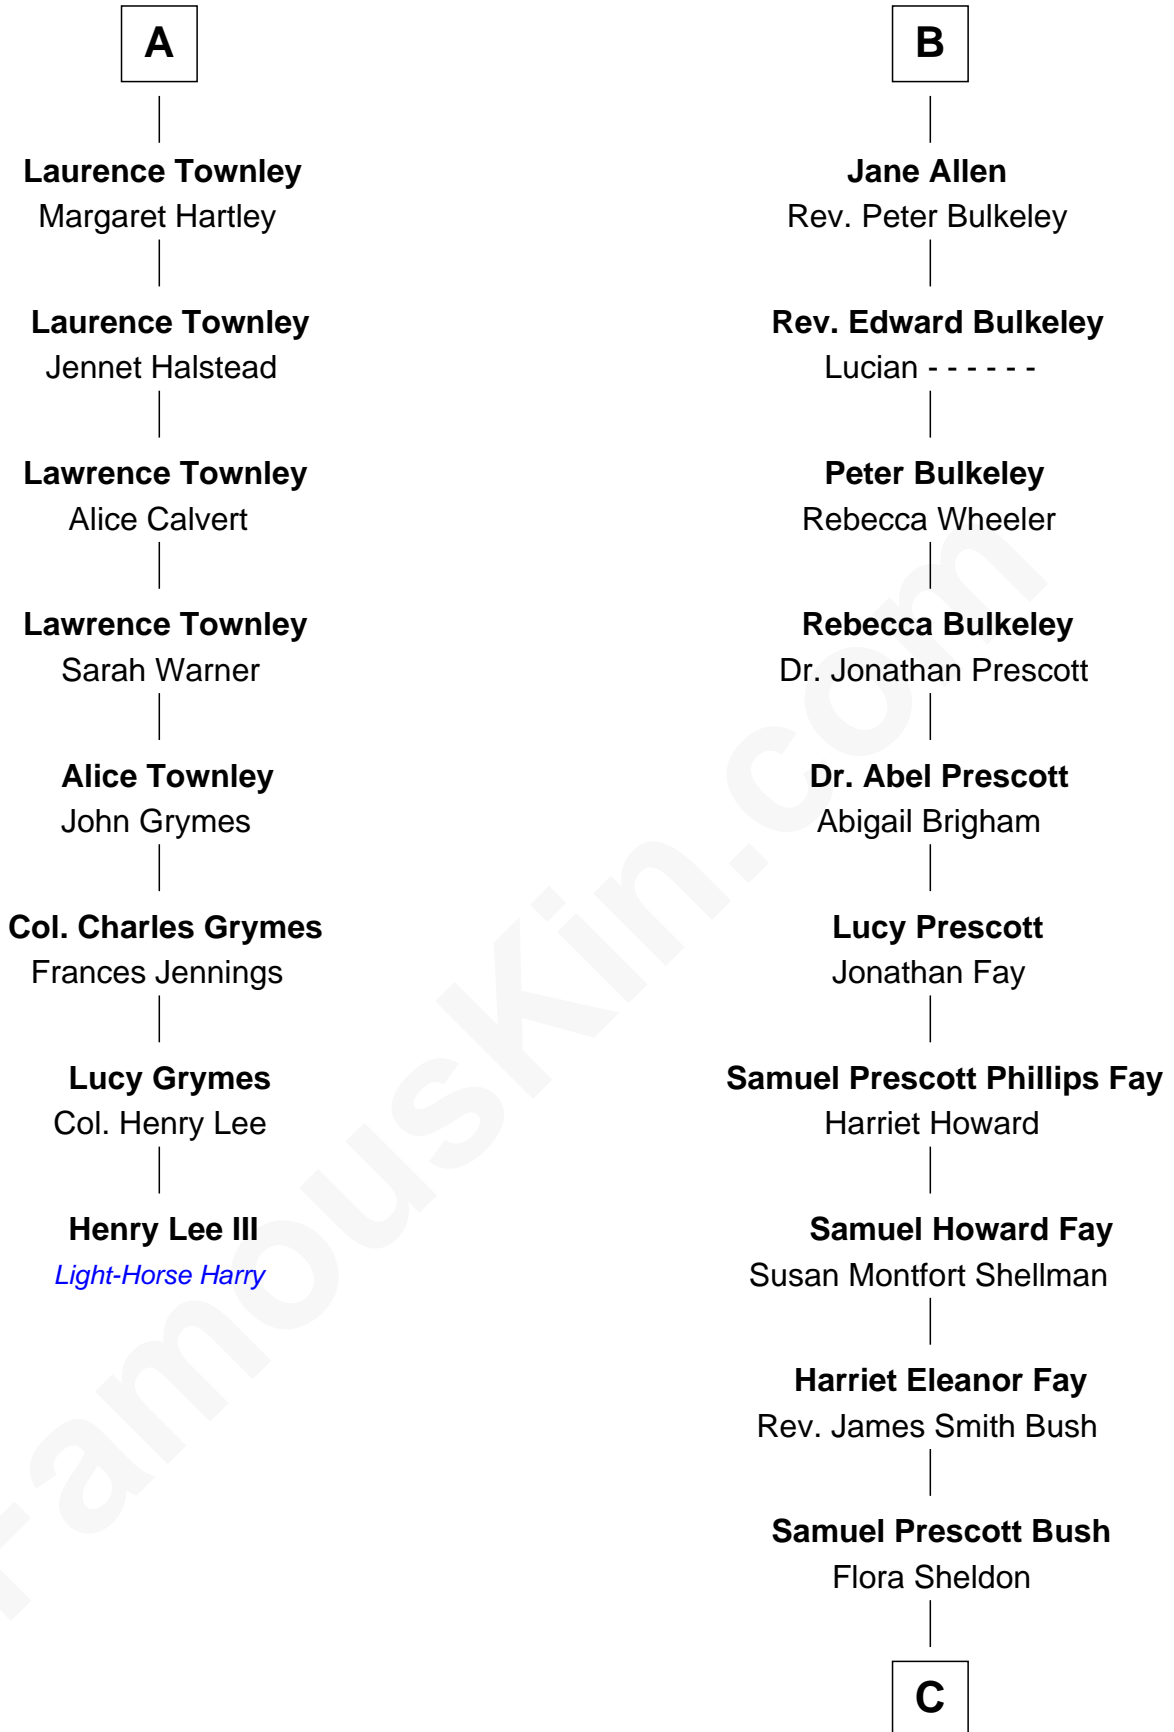

# FamousKin.com Relationship Chart of

**Henry Lee III**

*9th Governor of Virginia*

14th cousin 4 times removed of

**George H. W. Bush**

*41st U.S. President*

**C**

Prescott Sheldon Bush

Dorothy Wear Walker

George H. W. Bush

*41st U.S. President*

FamousKin.com