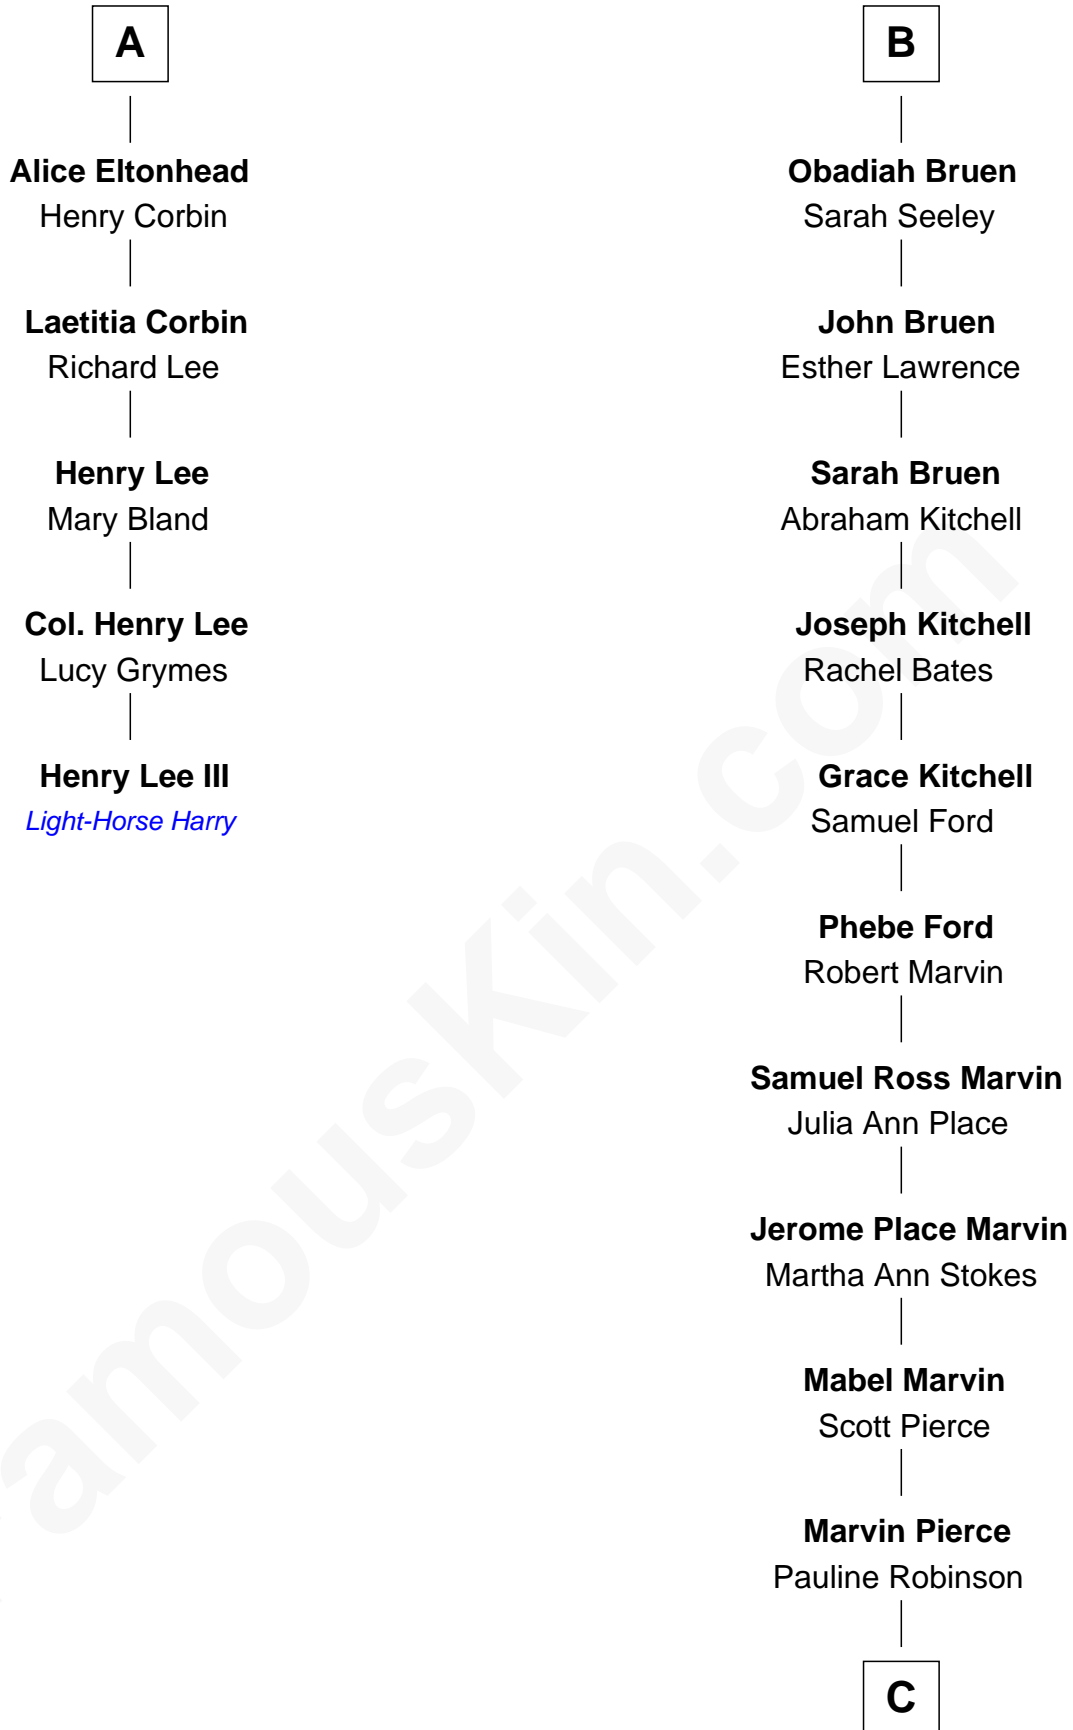

# FamousKin.com Relationship Chart of

**Henry Lee III**

*9th Governor of Virginia*

11th cousin 7 times removed of

**George W. Bush**

*43rd U.S. President*

**Sir John Savage**  
Maud de Swinnerton

**C**

**Barbara Pierce**

George Herbert Walker Bush

**George W. Bush**

*43rd U.S. President*

FamousKin.com