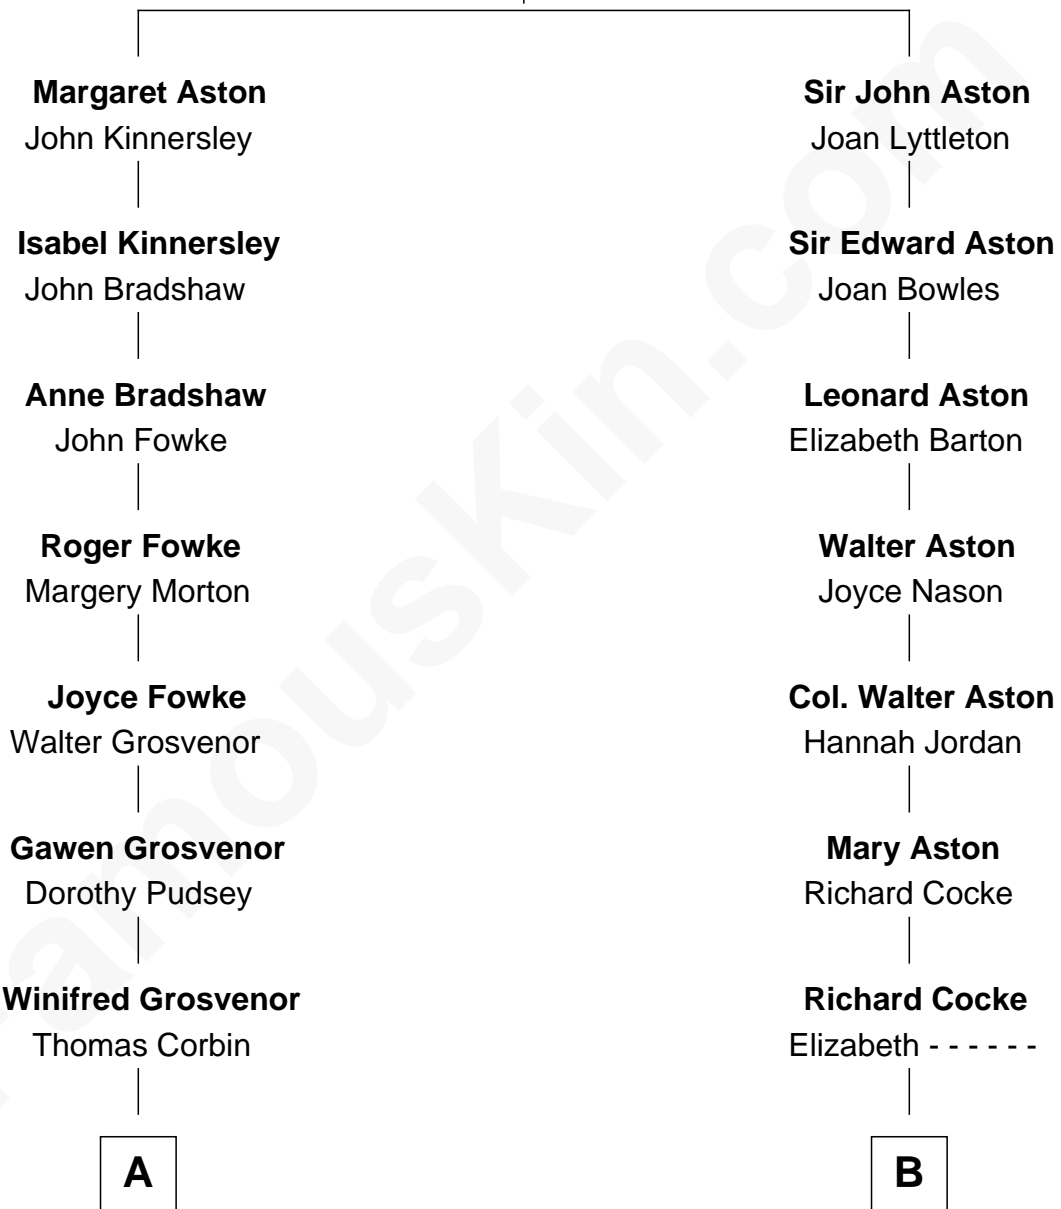

FamousKin.com Relationship Chart of

Henry Lee III

9th Governor of Virginia

11th cousin 5 times removed of

George W. Bush

43rd U.S. President

John Aston
Elizabeth Delves

A

Henry Corbin
Alice Eltonhead

Laetitia Corbin
Richard Lee

Henry Lee
Mary Bland

Col. Henry Lee
Lucy Grymes

Henry Lee III
Light-Horse Harry

B

Anne Cocke
Robert Bolling

Elizabeth Bolling
James Munford

Robert Munford
Ann Brodnax

Clarissa Montfort
John Shellman

Susan Montfort Shellman
Samuel Howard Fay

Harriet Eleanor Fay
Rev. James Smith Bush

Samuel Prescott Bush
Flora Sheldon

Prescott Sheldon Bush
Dorothy Wear Walker