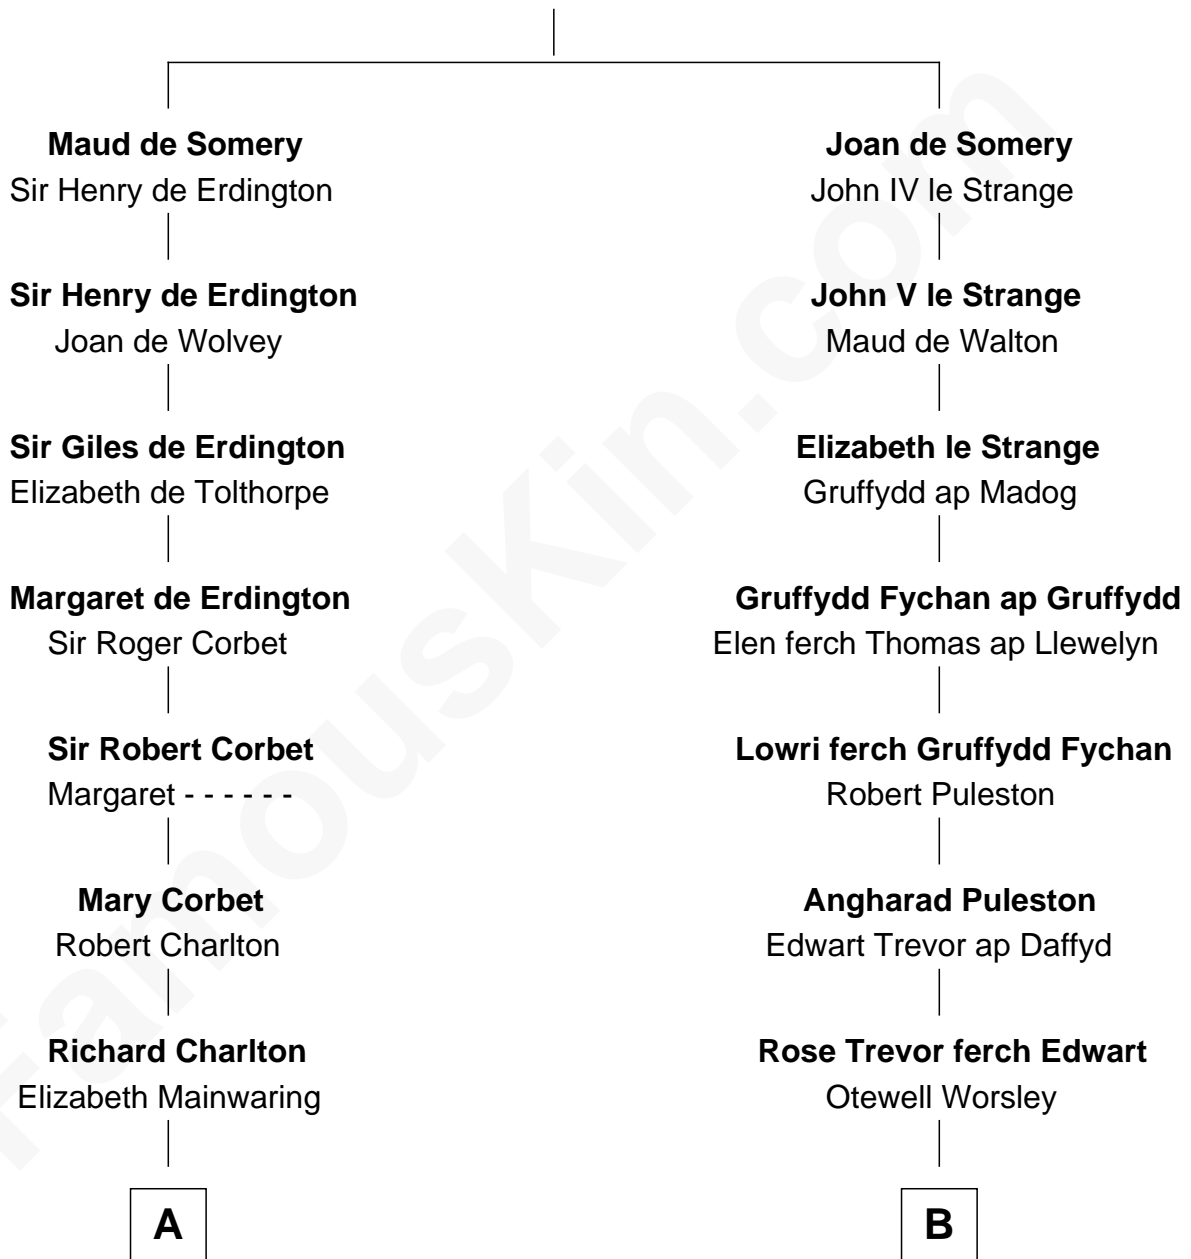

FamousKin.com

Relationship Chart of

Henry Lee III

9th Governor of Virginia

17th cousin 1 time removed of

Eliphalet Remington

Founder of Remington Arms Company

Sir Roger de Somery

Nichole d'Aubenev

C

Elizabeth Kilbourn
Eliphalet Remington

Eliphalet Remington

Founder of Remington Arms Company

FamousKin.com