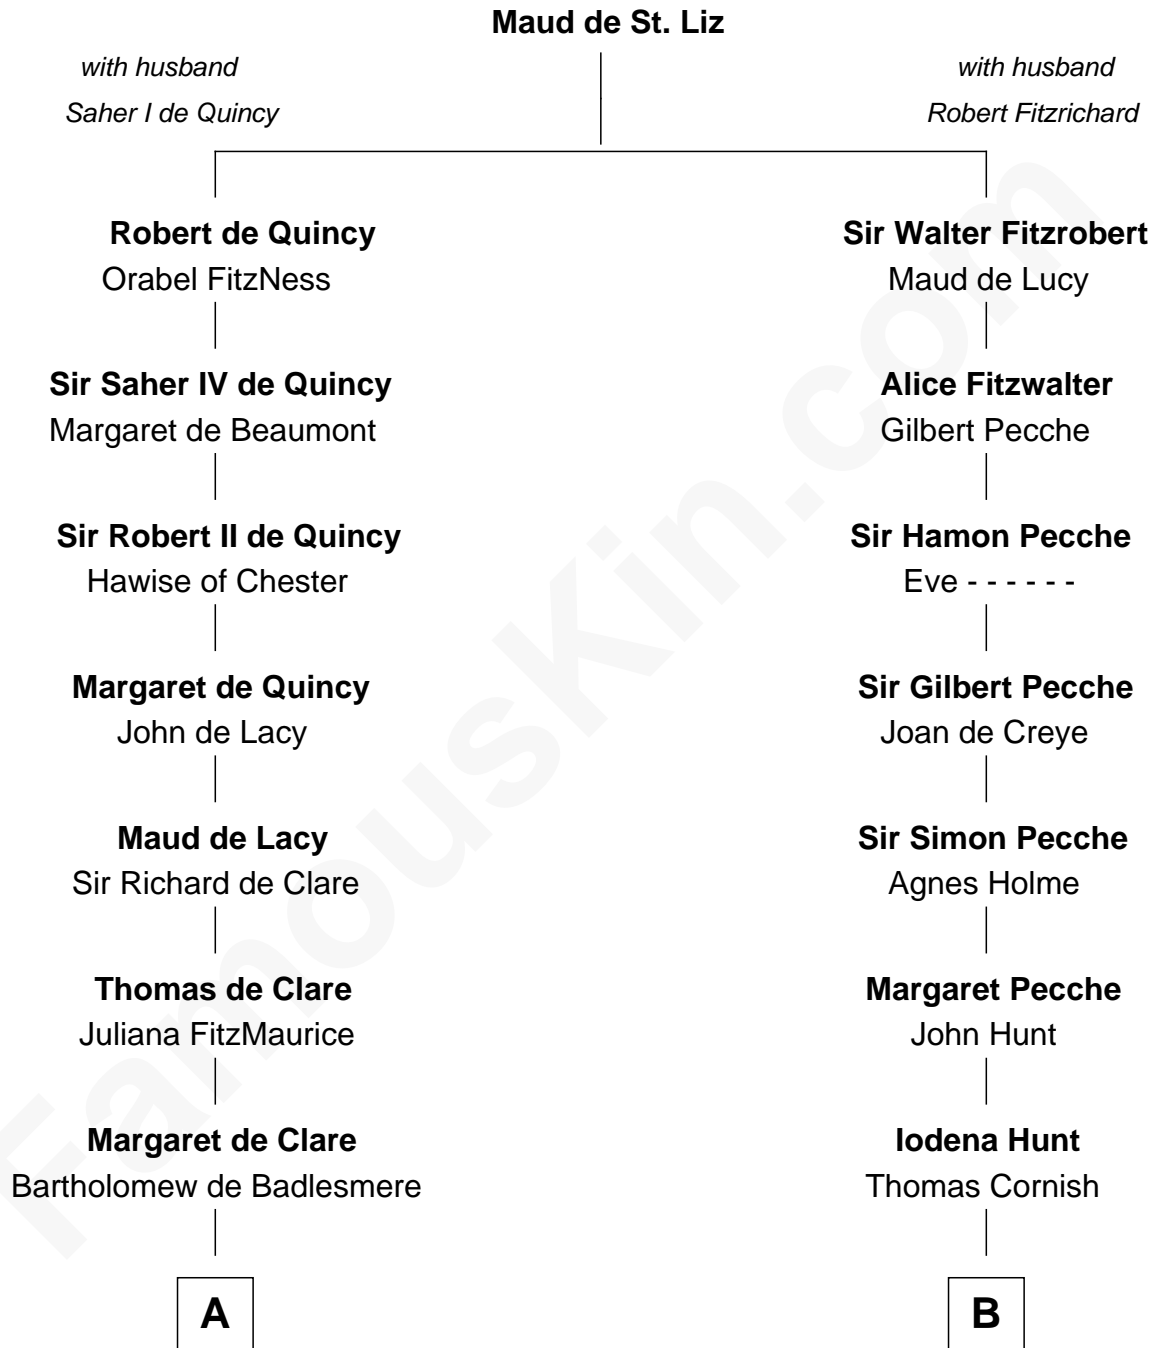

FamousKin.com

Relationship Chart of

Henry Lee III

9th Governor of Virginia

20th cousin 1 time removed of

Eliphalet Remington

Founder of Remington Arms Company