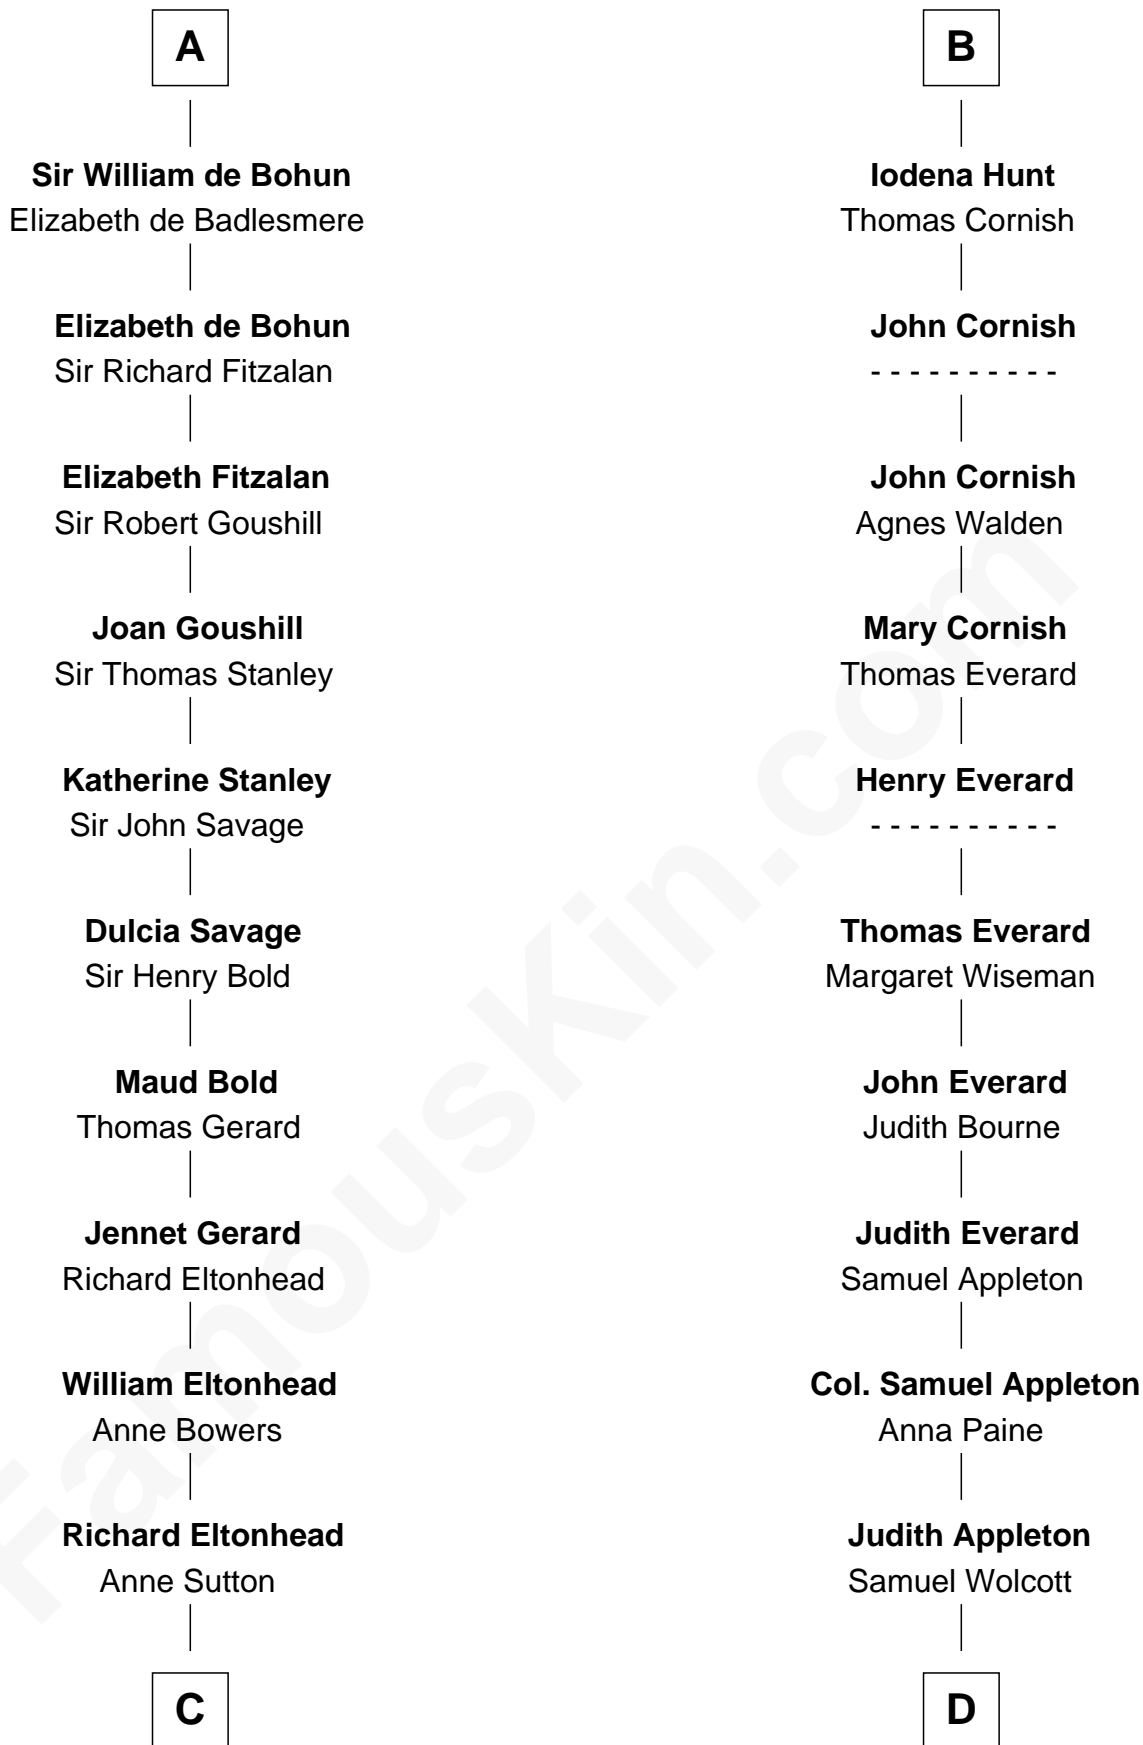

# FamousKin.com Relationship Chart of

**Henry Lee III**

*9th Governor of Virginia*

**21st cousin of**

**Eliphalet Remington**

*Founder of Remington Arms Company*

## Maud of Northumberland

*with husband  
David I, King of Scotland*

*with husband  
Simon I de St. Liz*

**C**

**Alice Eltonhead**

Henry Corbin

**Laetitia Corbin**

Richard Lee

**Henry Lee**

Mary Bland

**Col. Henry Lee**

Lucy Grymes

**Henry Lee III**

*Light-Horse Harry*

**D**

**Sarah Wolcott**