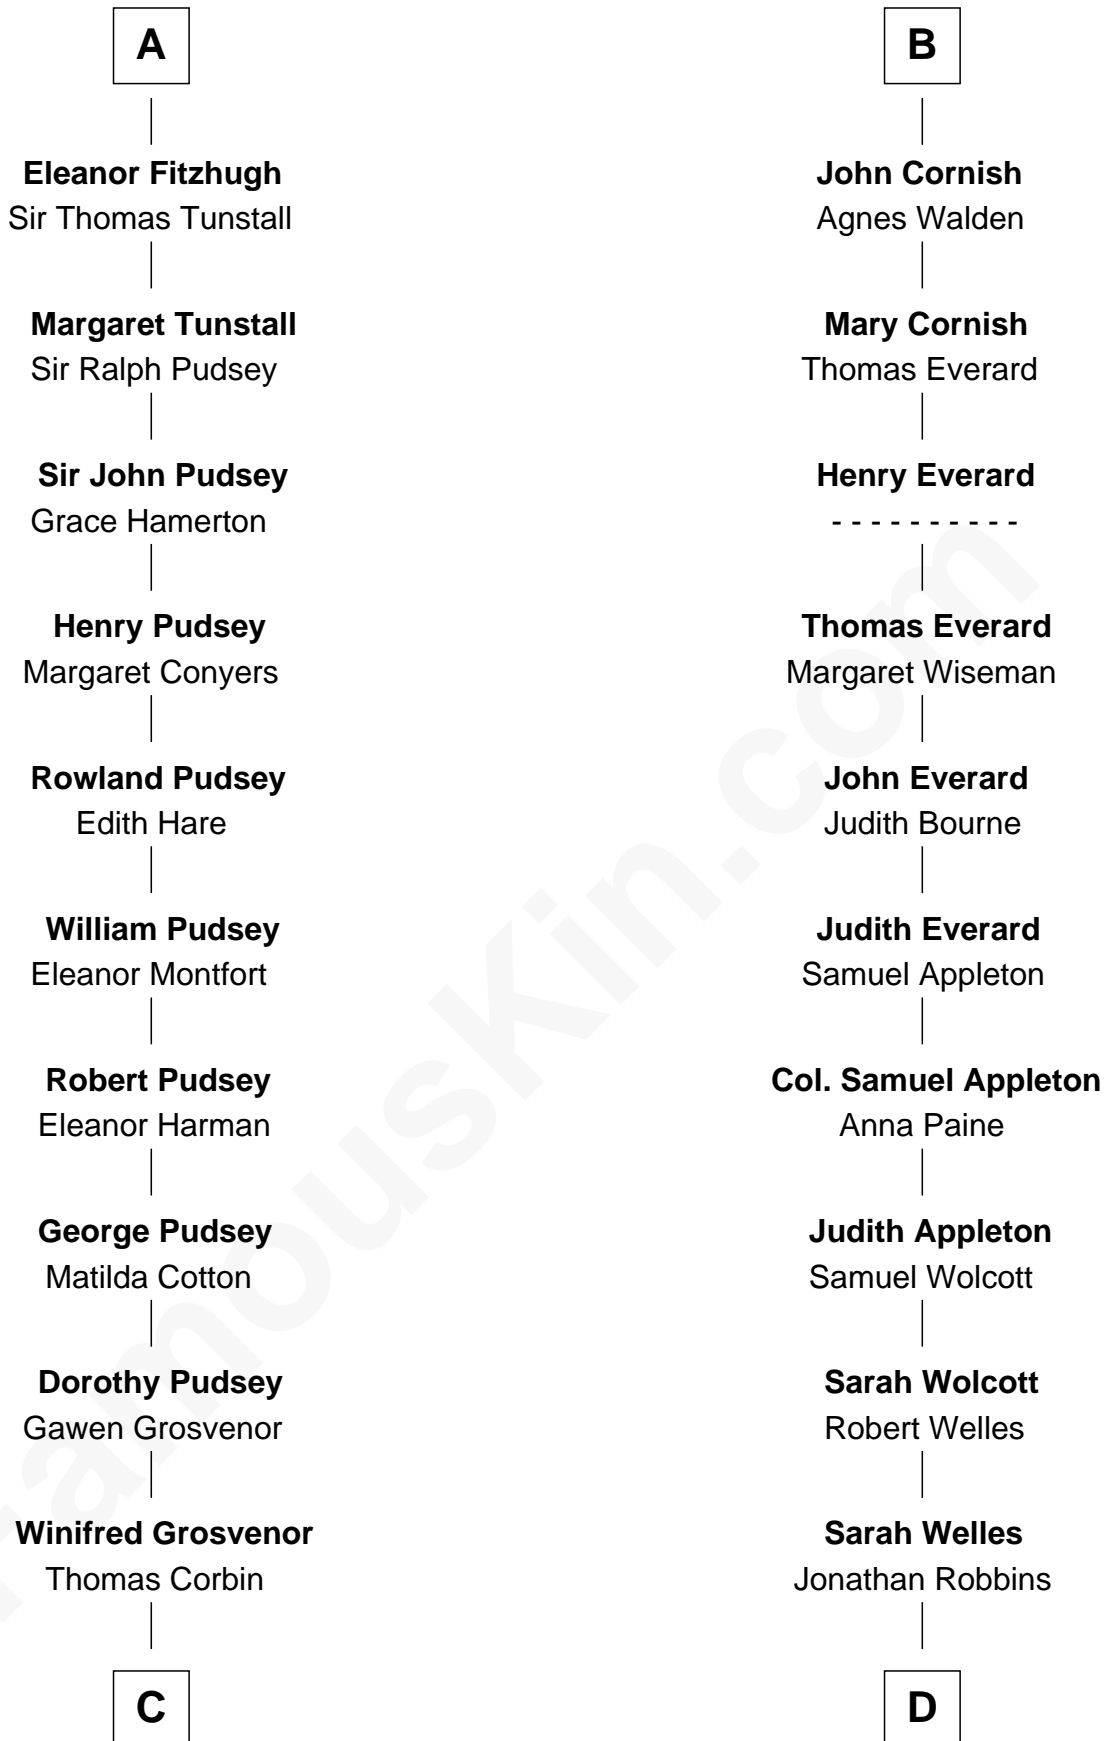

FamousKin.com

Relationship Chart of

Henry Lee III

9th Governor of Virginia

19th cousin 2 times removed of

Eliphalet Remington

Founder of Remington Arms Company

C

Henry Corbin
Alice Eltonhead

Laetitia Corbin
Richard Lee

Henry Lee
Mary Bland

Col. Henry Lee
Lucy Grymes

Henry Lee III
Light-Horse Harry

D

Sarah Robbins
Elisha Kilbourn

Elizabeth Kilbourn
Eliphalet Remington