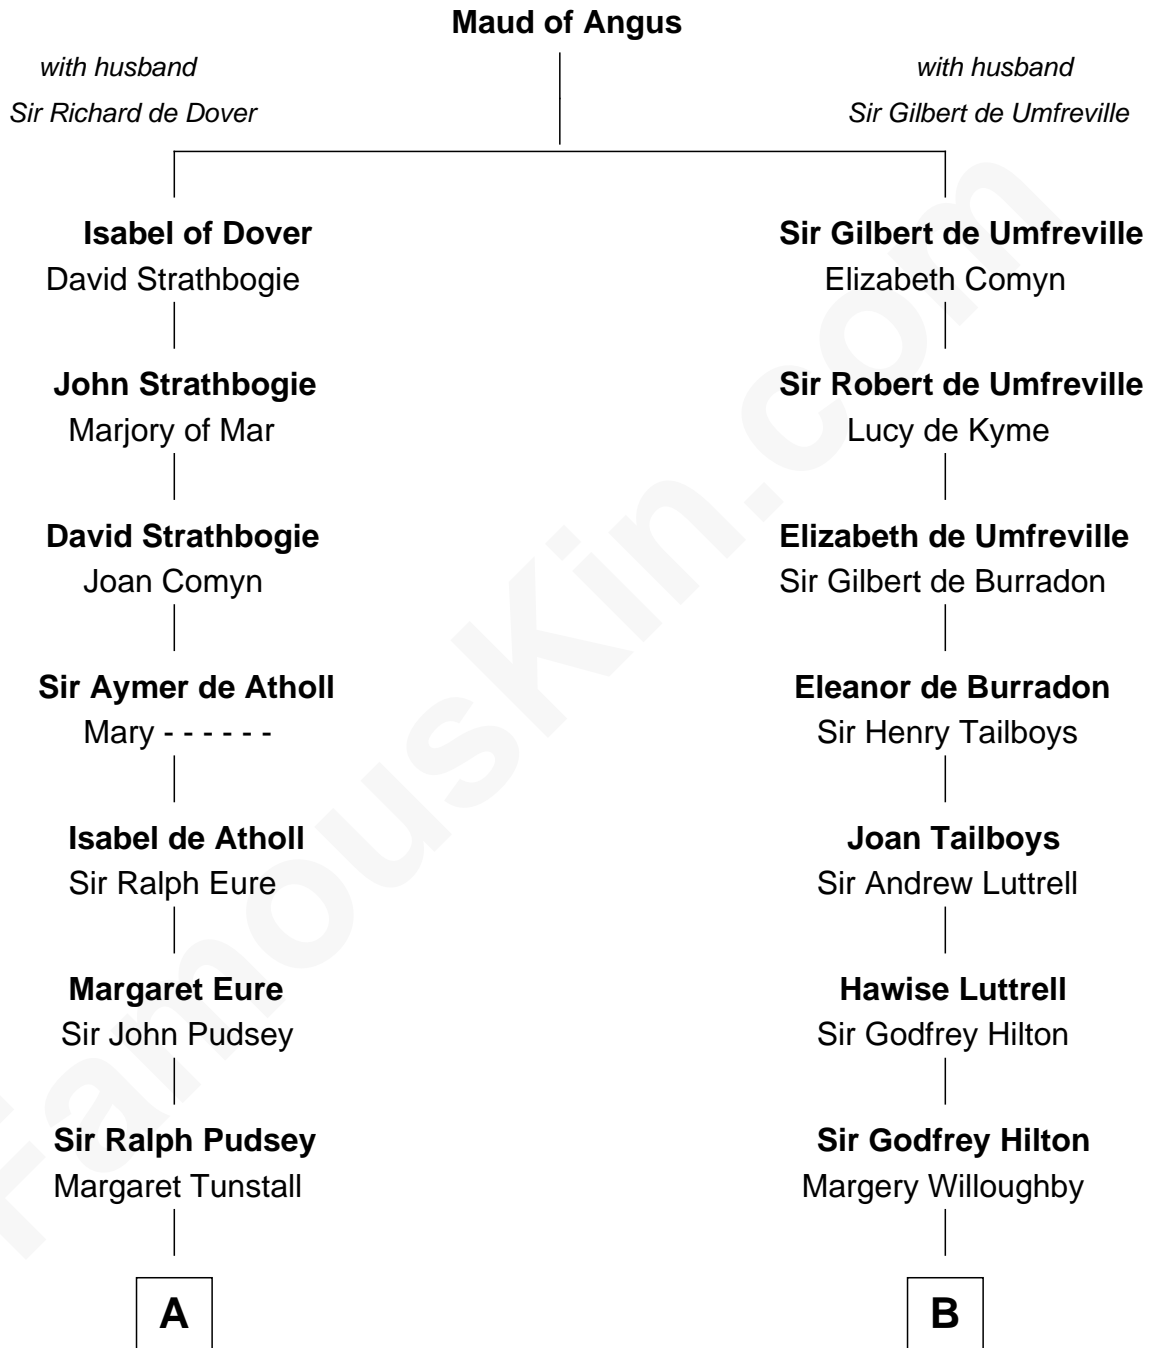

Lucretia (Rudolph) Garfield

First Lady of President James Garfield