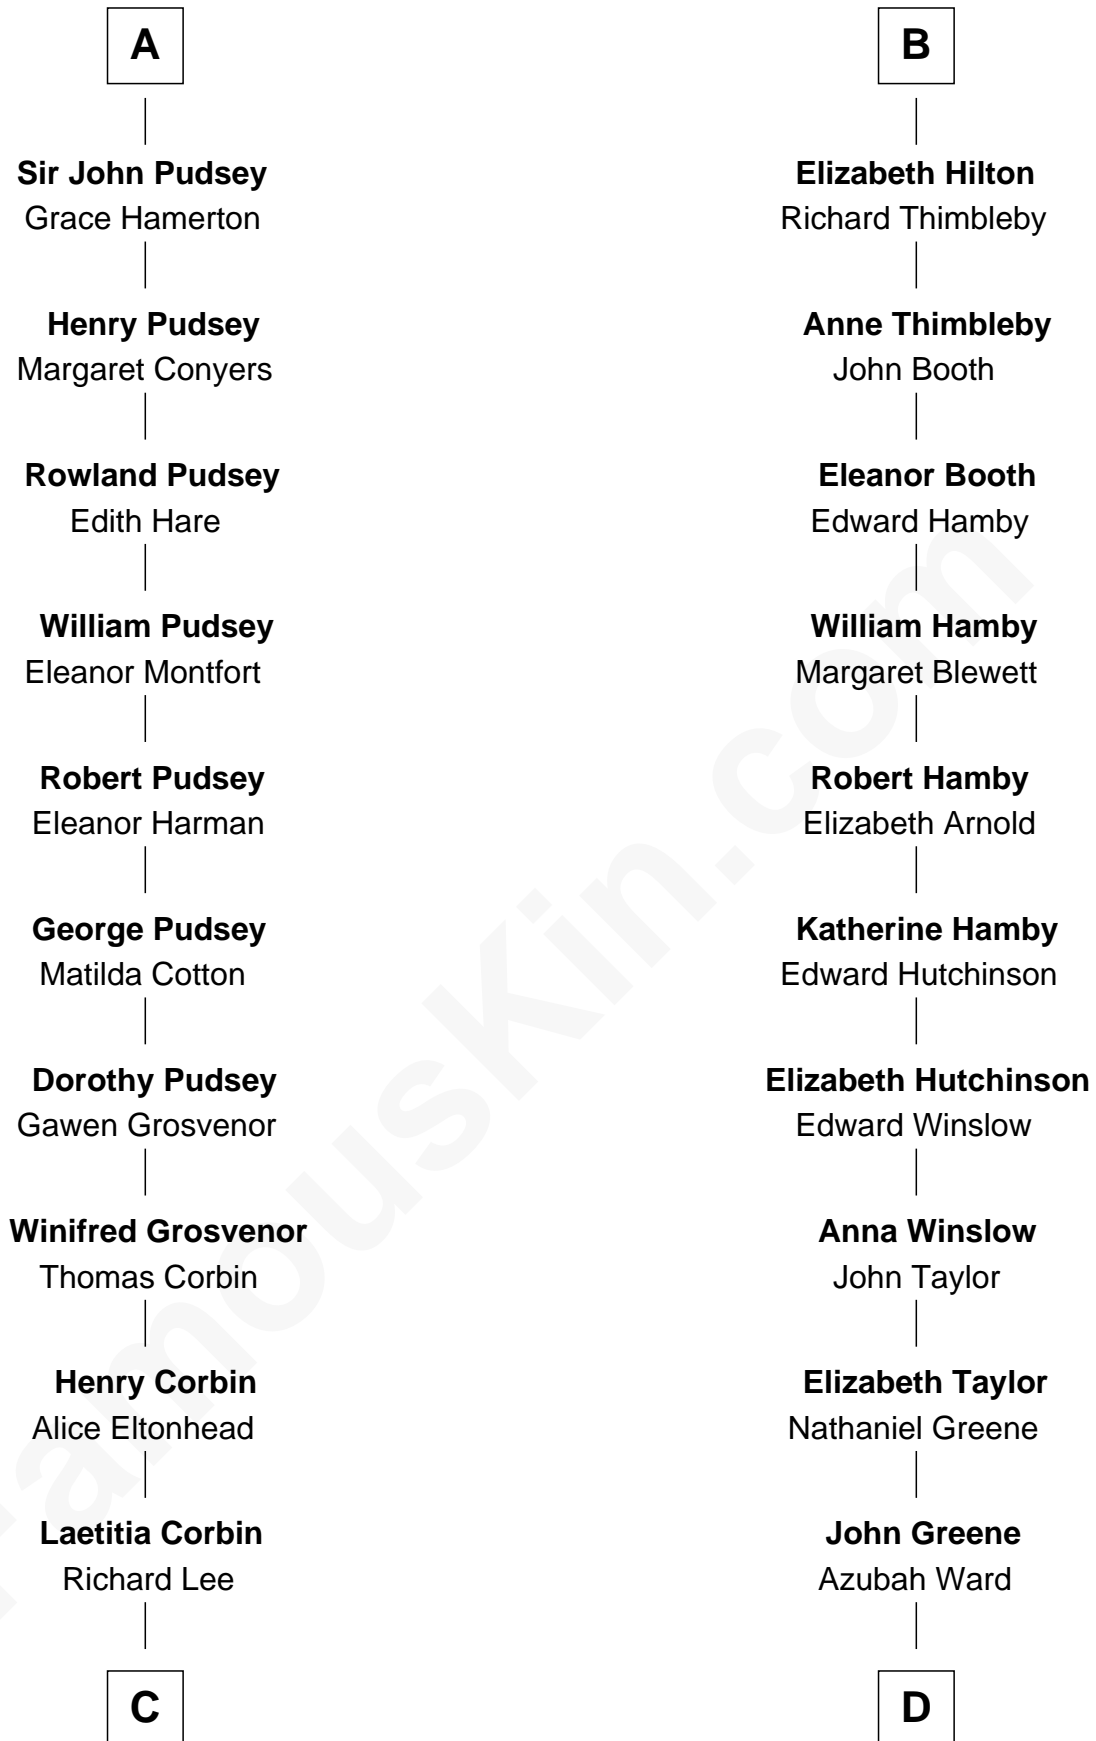

## Relationship Chart of

### Henry Lee III

9th Governor of Virginia

19th cousin of

### Lucretia (Rudolph) Garfield

First Lady of President James Garfield

**C**

**Henry Lee**  
Mary Bland

**Col. Henry Lee**  
Lucy Grymes

**Henry Lee III**  
*Light-Horse Harry*

**D**

**Lucretia Greene**  
Elijah Mason

**Arabella Greene Mason**  
Zebulon Rudolph

**Lucretia (Rudolph) Garfield**  
*First Lady of James Garfield*

FamousKin.com