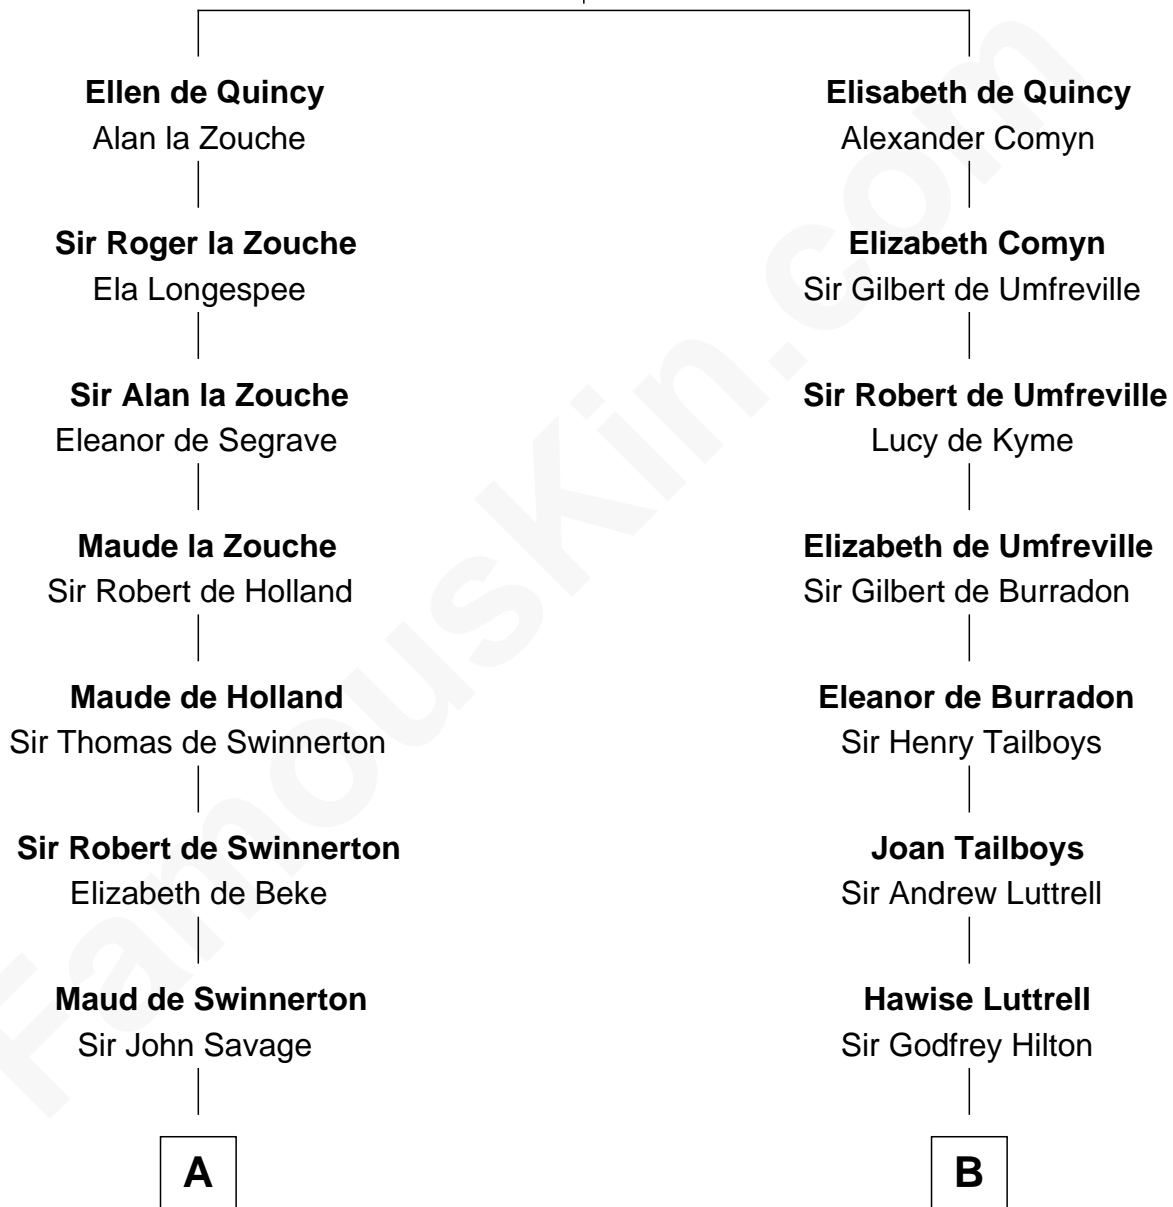

FamousKin.com

Relationship Chart of

Henry Lee III

9th Governor of Virginia

18th cousin 2 times removed of

Lucretia (Rudolph) Garfield

First Lady of President James Garfield

Sir Roger de Quincy

Helen of Galloway

C

Col. Henry Lee

Lucy Grymes

Henry Lee III

Light-Horse Harry

D

John Greene

Azubah Ward

Lucretia Greene

Elijah Mason

Arabella Greene Mason

Zebulon Rudolph

Lucretia (Rudolph) Garfield

First Lady of James Garfield

FamousKin.com