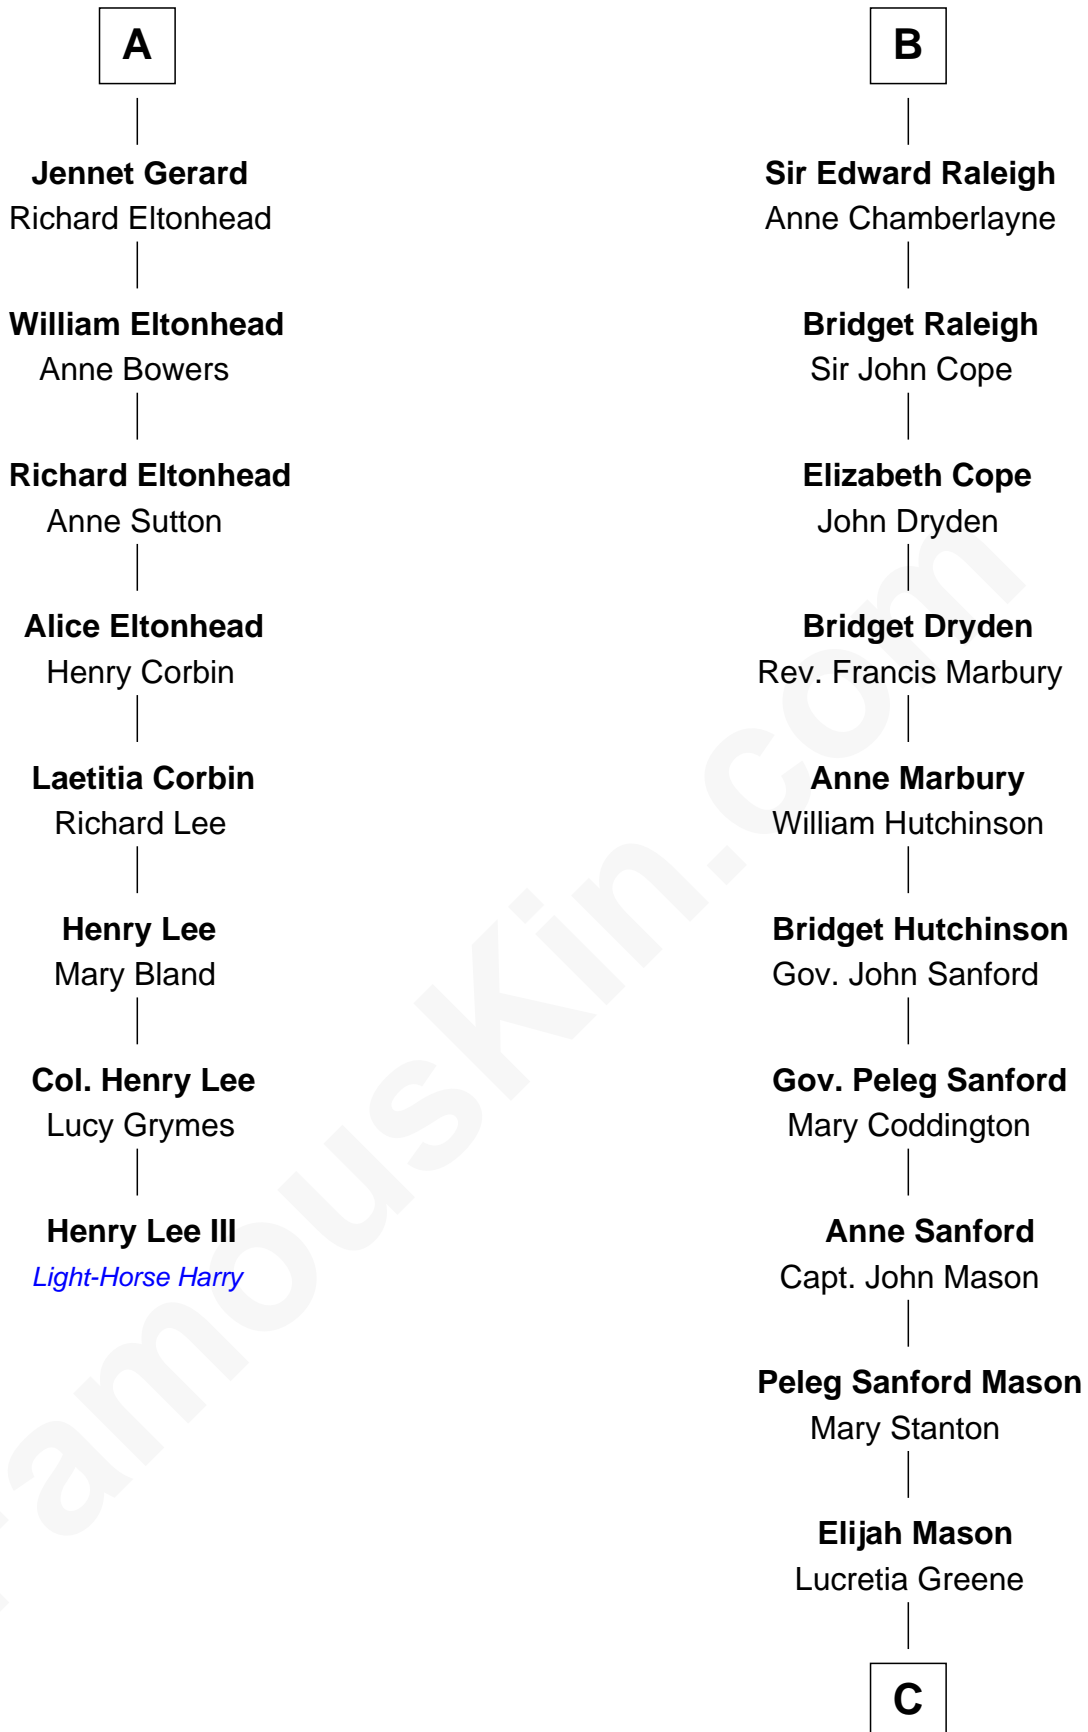

FamousKin.com

Relationship Chart of

Henry Lee III

9th Governor of Virginia

14th cousin 4 times removed of

Lucretia (Rudolph) Garfield

First Lady of President James Garfield

Humphrey de Bohun
Elizabeth Plantagenet

Sir William de Bohun
Elizabeth de Badlesmere

Elizabeth de Bohun
Sir Richard Fitzalan

Elizabeth Fitzalan
Sir Robert Goushill

Joan Goushill
Sir Thomas Stanley

Katherine Stanley
Sir John Savage

Dulcia Savage
Sir Henry Bold

Maud Bold
Thomas Gerard

A

Eleanor de Bohun
Sir James le Boteler

Pernel le Boteler
Sir Gilbert Talbot

Sir Richard Talbot
Ankaret le Strange

Mary Talbot
Sir Thomas Greene

Sir Thomas Greene
Phillippa Ferrers

Elizabeth Greene
William Raleigh

Sir Edward Raleigh
Margaret Verney

B

C

Arabella Greene Mason

Zebulon Rudolph

Lucretia (Rudolph) Garfield

First Lady of James Garfield

FamousKin.com