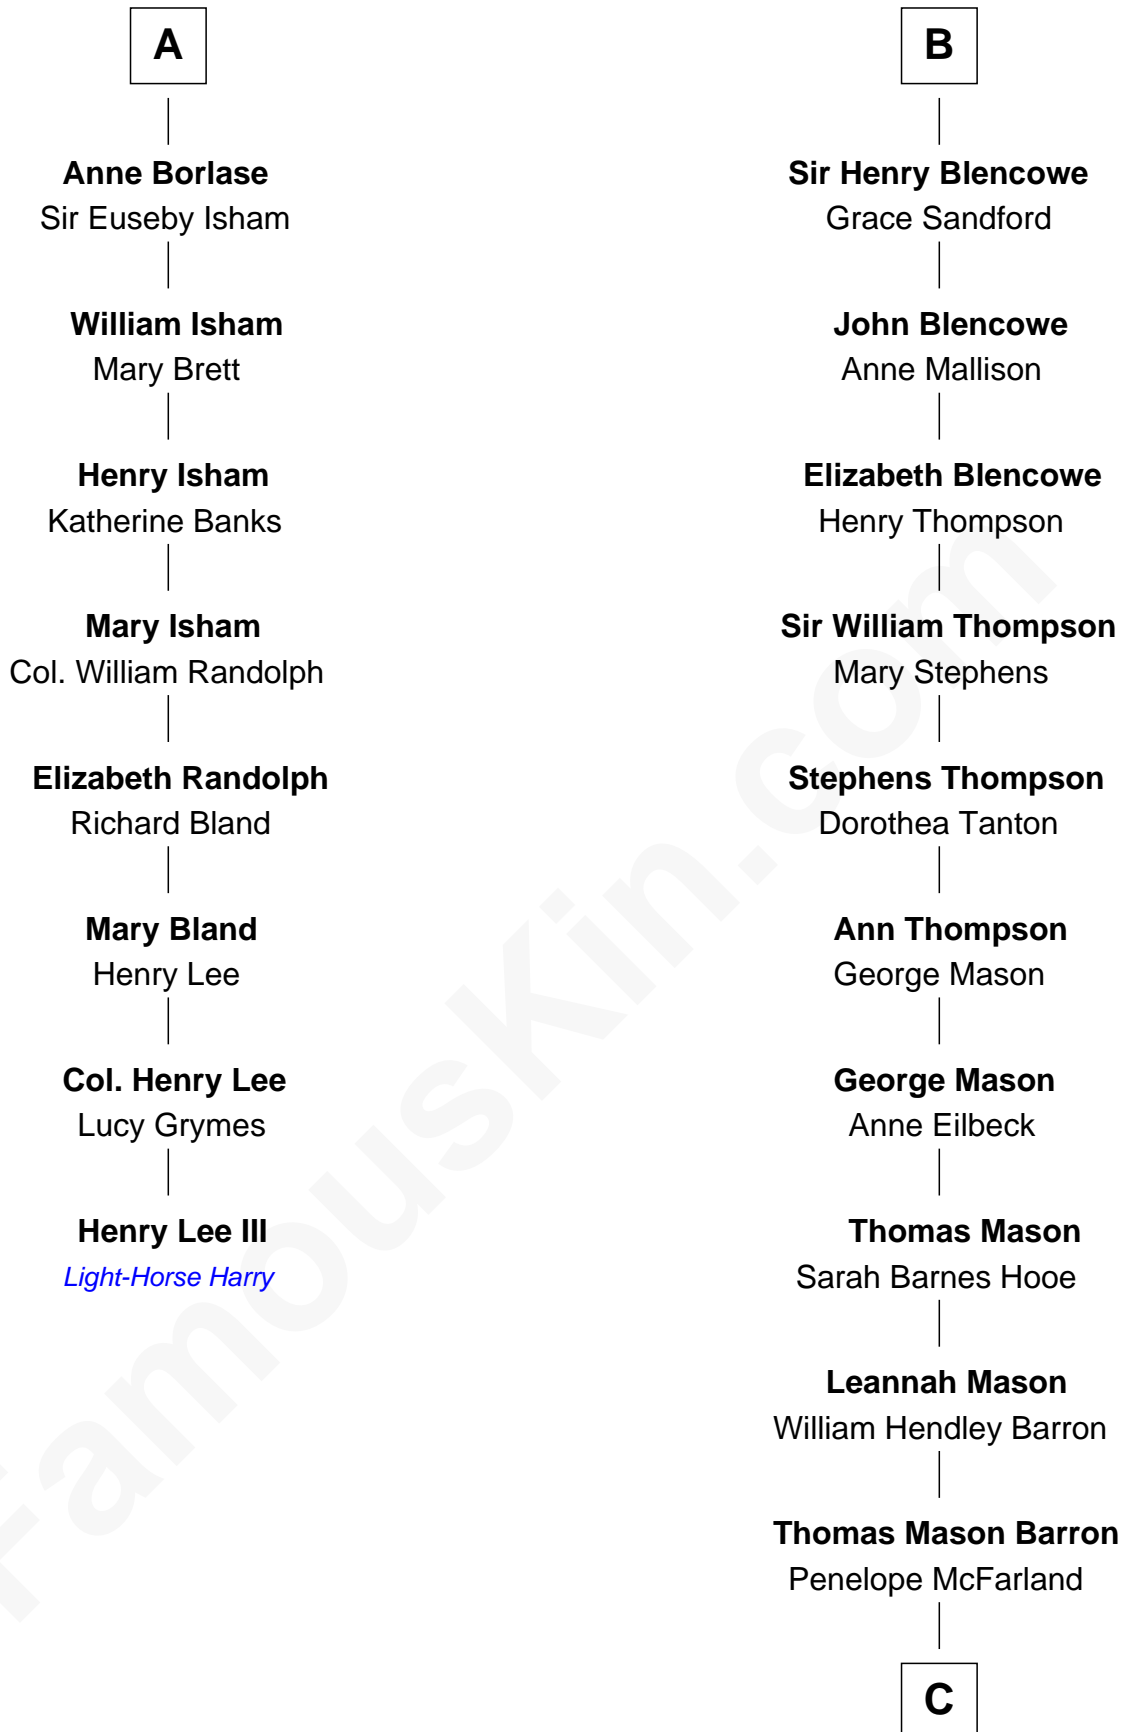

FamousKin.com Relationship Chart of

Henry Lee III

9th Governor of Virginia

14th cousin 7 times removed of

Paris Hilton

Socialite and TV Personality

Sir Philip le Despencer

Elizabeth - - - - -

Sir Philip le Despencer

Elizabeth de Tibetot

Margery Despencer

Sir Roger Wentworth

Margaret Wentworth

Sir William Hopton

Margaret Hopton

Sir Philip Booth

Grace Threlkeld

Winifred Dudley

Anthony Blencowe

Richard Blencowe

Apollonia Tolson

B

C

|
William Thomas Barron

Mary Mulligan

|
Mary Adelaide Barron

Conrad Nicholson Hilton

|
Barron Hilton

Marilyn June Hawley

|
Richard Howard Hilton

Kathleen Elizabeth Avanzino

|
Paris Hilton