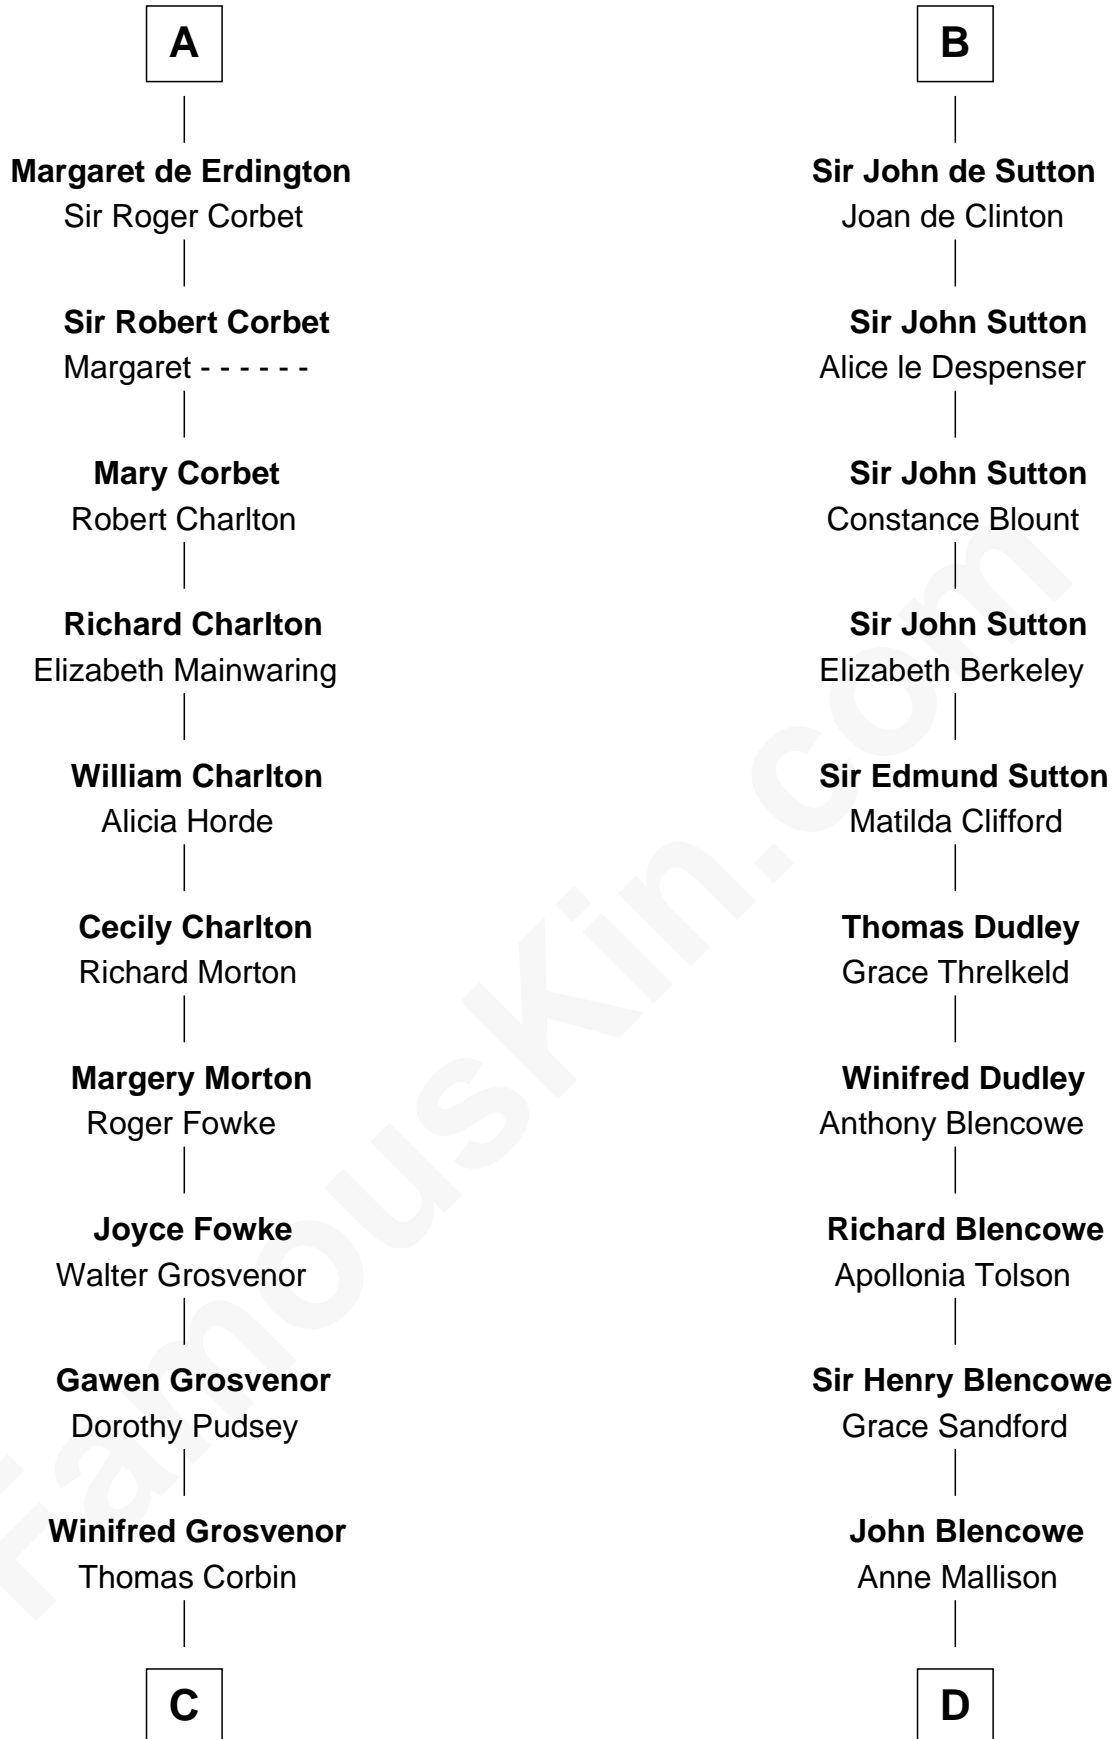

# FamousKin.com Relationship Chart of

**Henry Lee III**

*9th Governor of Virginia*

21st cousin of

**George Mason**

*Father of the U.S. Bill of Rights*

**Fulk Paynel**

**C**

**Henry Corbin**  
Alice Eltonhead

**Laetitia Corbin**  
Richard Lee

**Henry Lee**  
Mary Bland

**Col. Henry Lee**  
Lucy Grymes

**Henry Lee III**  
*Light-Horse Harry*

**D**

**Elizabeth Blencowe**  
Henry Thompson

**Sir William Thompson**  
Mary Stephens

**Stephens Thompson**  
Dorothea Tanton

**Ann Thompson**  
George Mason

**George Mason**  
*Father of Bill of Rights*

FamousKin.com