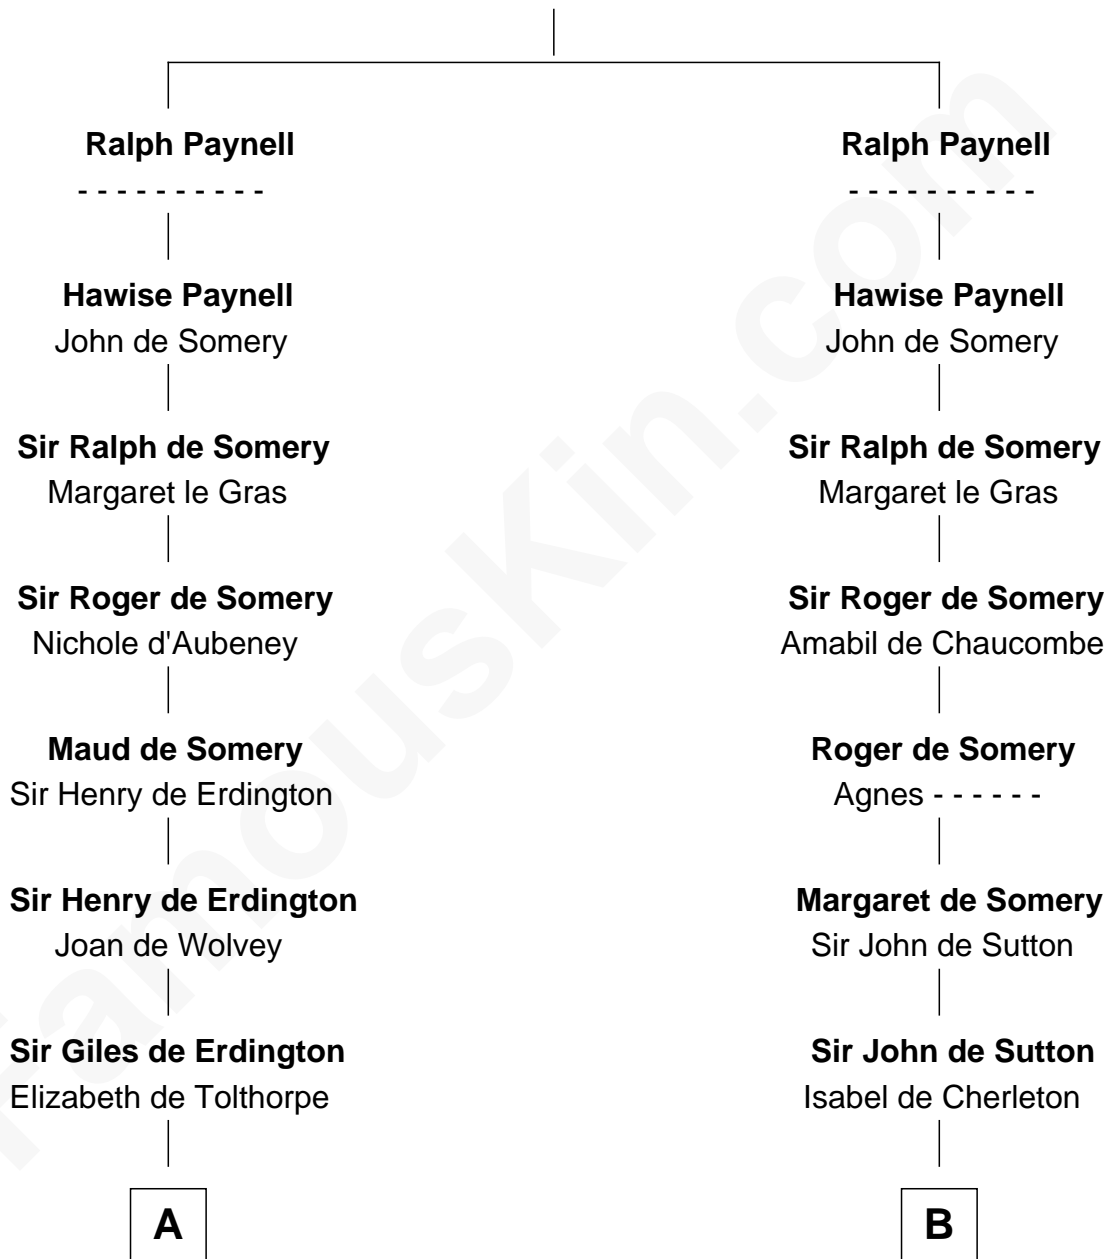

# FamousKin.com Relationship Chart of

**Henry Lee III**

*9th Governor of Virginia*

21st cousin of

**George Mason**

*Father of the U.S. Bill of Rights*

**Fulk Paynel**

**C**

**Henry Corbin**  
Alice Eltonhead

**Laetitia Corbin**  
Richard Lee

**Henry Lee**  
Mary Bland

**Col. Henry Lee**  
Lucy Grymes

**Henry Lee III**  
*Light-Horse Harry*

**D**

**Elizabeth Blencowe**  
Henry Thompson

**Sir William Thompson**  
Mary Stephens

**Stephens Thompson**  
Dorothea Tanton

**Ann Thompson**  
George Mason

**George Mason**  
*Father of Bill of Rights*

FamousKin.com