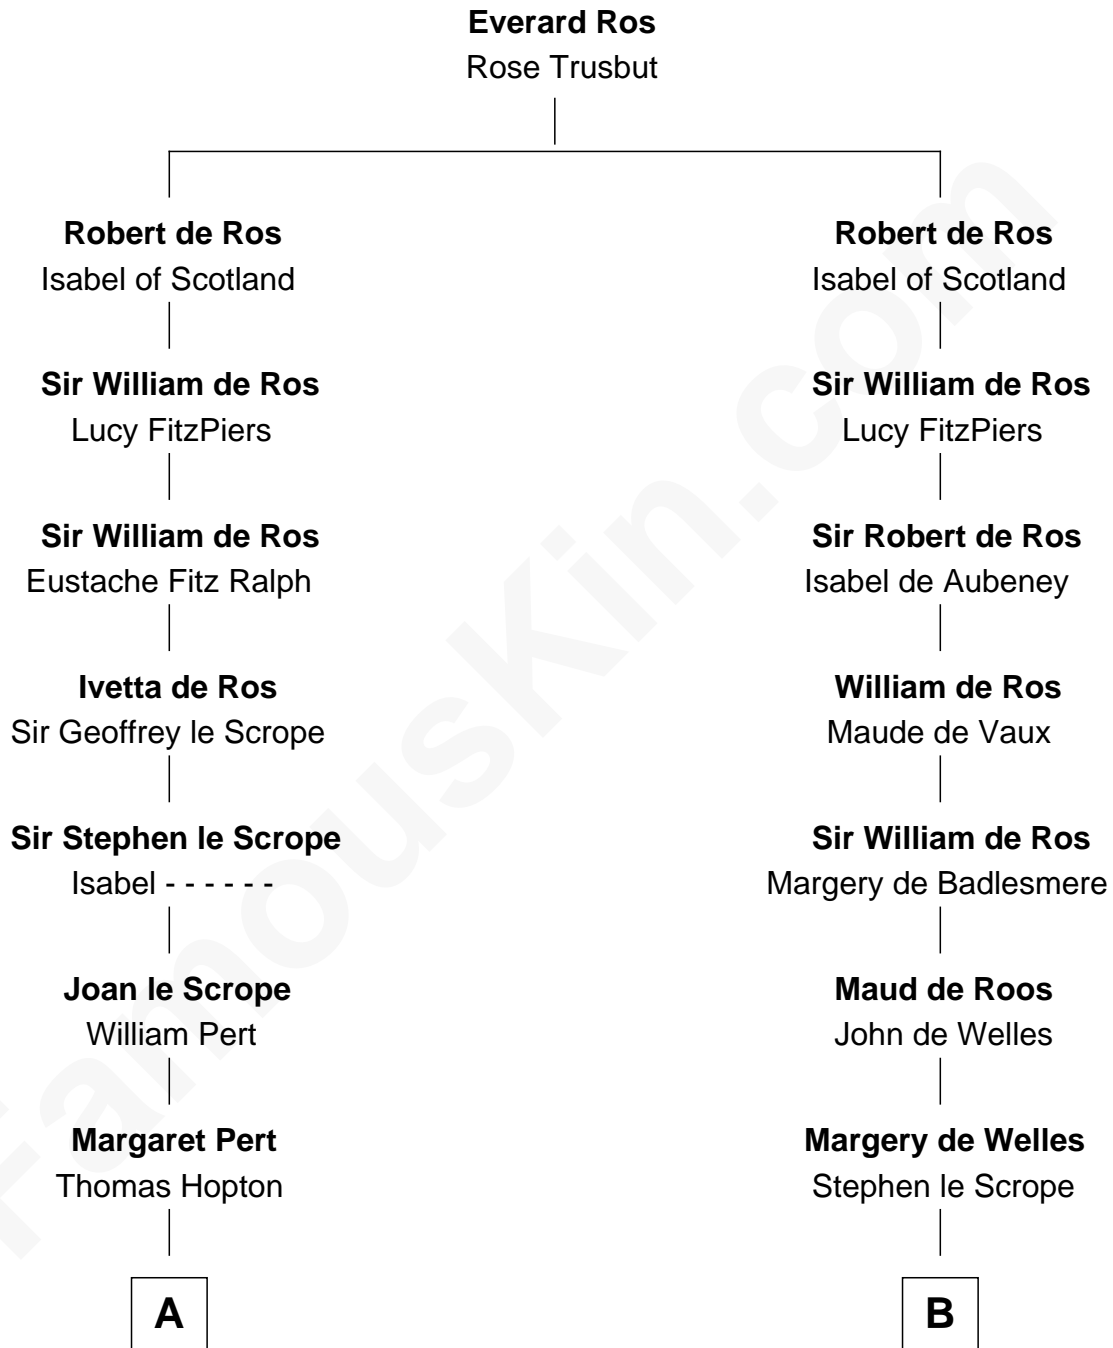

# FamousKin.com Relationship Chart of

**Henry Lee III**

*9th Governor of Virginia*

20th cousin of

**George Mason**

*Father of the U.S. Bill of Rights*

**C**

**Elizabeth Randolph**

Richard Bland

**Mary Bland**

Henry Lee

**Col. Henry Lee**

Lucy Grymes

**Henry Lee III**

*Light-Horse Harry*

**D**

**Col. Gerard Fowke**

Anne Thorowgood

**Mary Fowke**

George Mason

**George Mason**

Ann Thompson

**George Mason**

*Father of Bill of Rights*