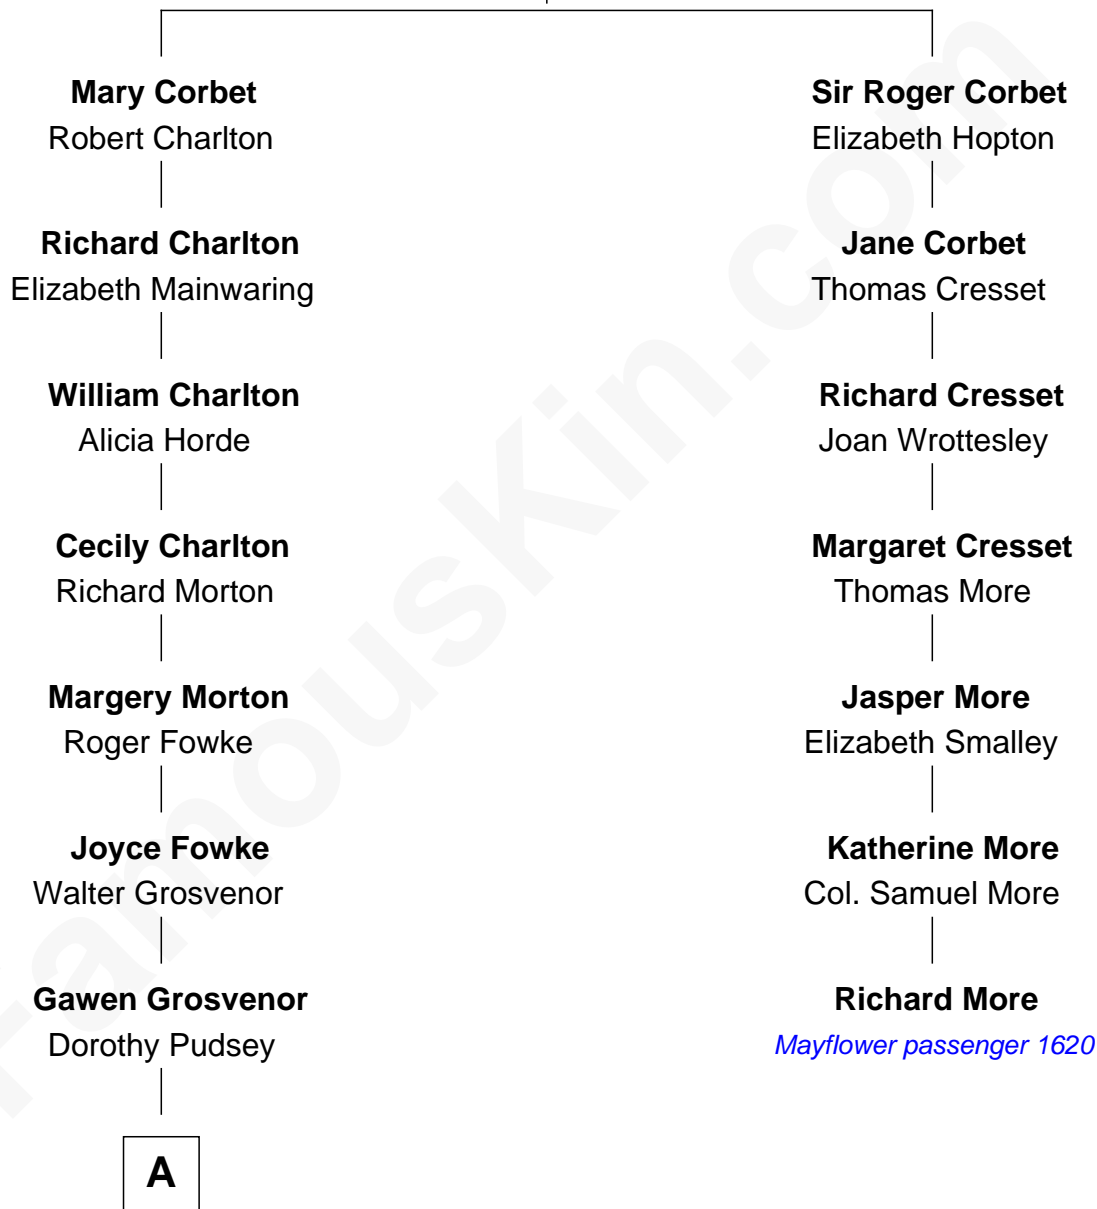

# FamousKin.com Relationship Chart of

**Henry Lee III**

9th Governor of Virginia

6th cousin 6 times removed of

**Richard More**

(c1614 - c1696) Mayflower passenger 1620

**MAYFLOWER**

**Sir Robert Corbet**

Margaret - - - - -

**A**

—  
**Winifred Grosvenor**

Thomas Corbin

—  
**Henry Corbin**

Alice Eltonhead

—  
**Laetitia Corbin**

Richard Lee

—  
**Henry Lee**

Mary Bland

—  
**Col. Henry Lee**

Lucy Grymes

—  
**Henry Lee III**

*Light-Horse Harry*