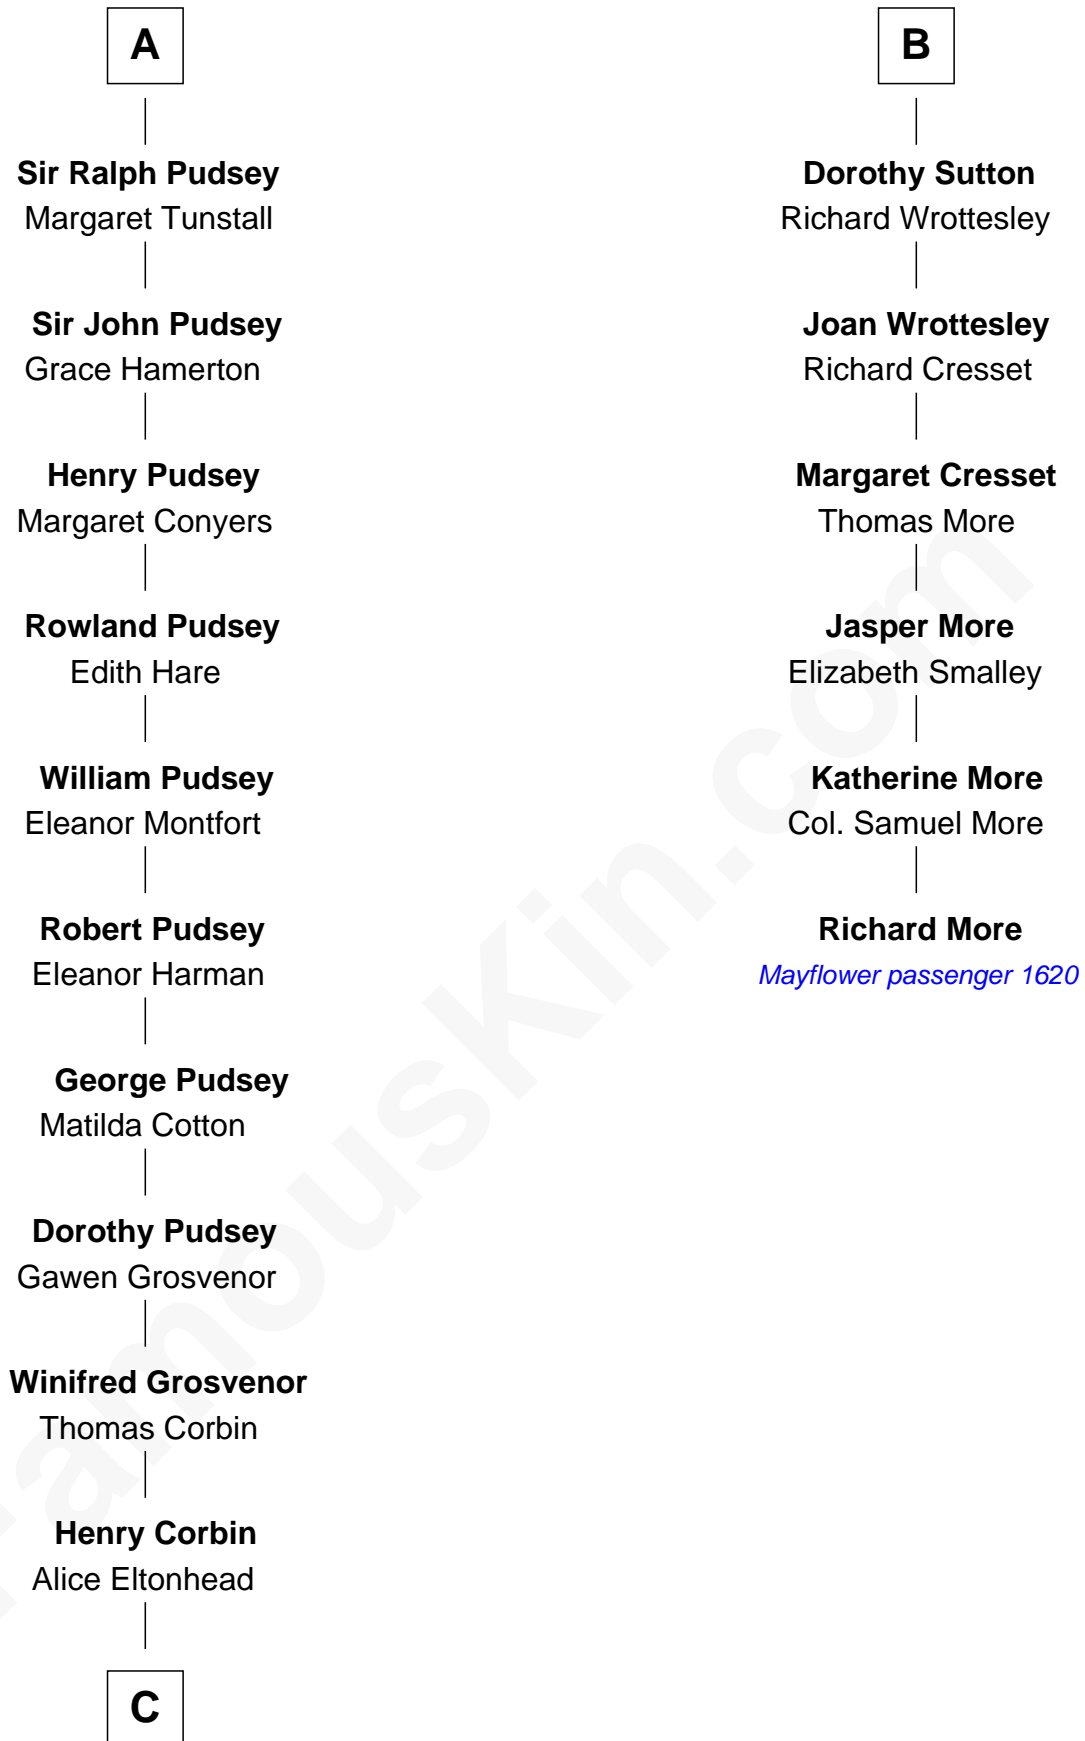

FamousKin.com Relationship Chart of

Henry Lee III

9th Governor of Virginia

12th cousin 8 times removed of

Richard More

(c1614 - c1696) Mayflower passenger 1620

MAYFLOWER

C

—
Laetitia Corbin

Richard Lee

—
Henry Lee

Mary Bland

—
Col. Henry Lee

Lucy Grymes

—
Henry Lee III

Light-Horse Harry