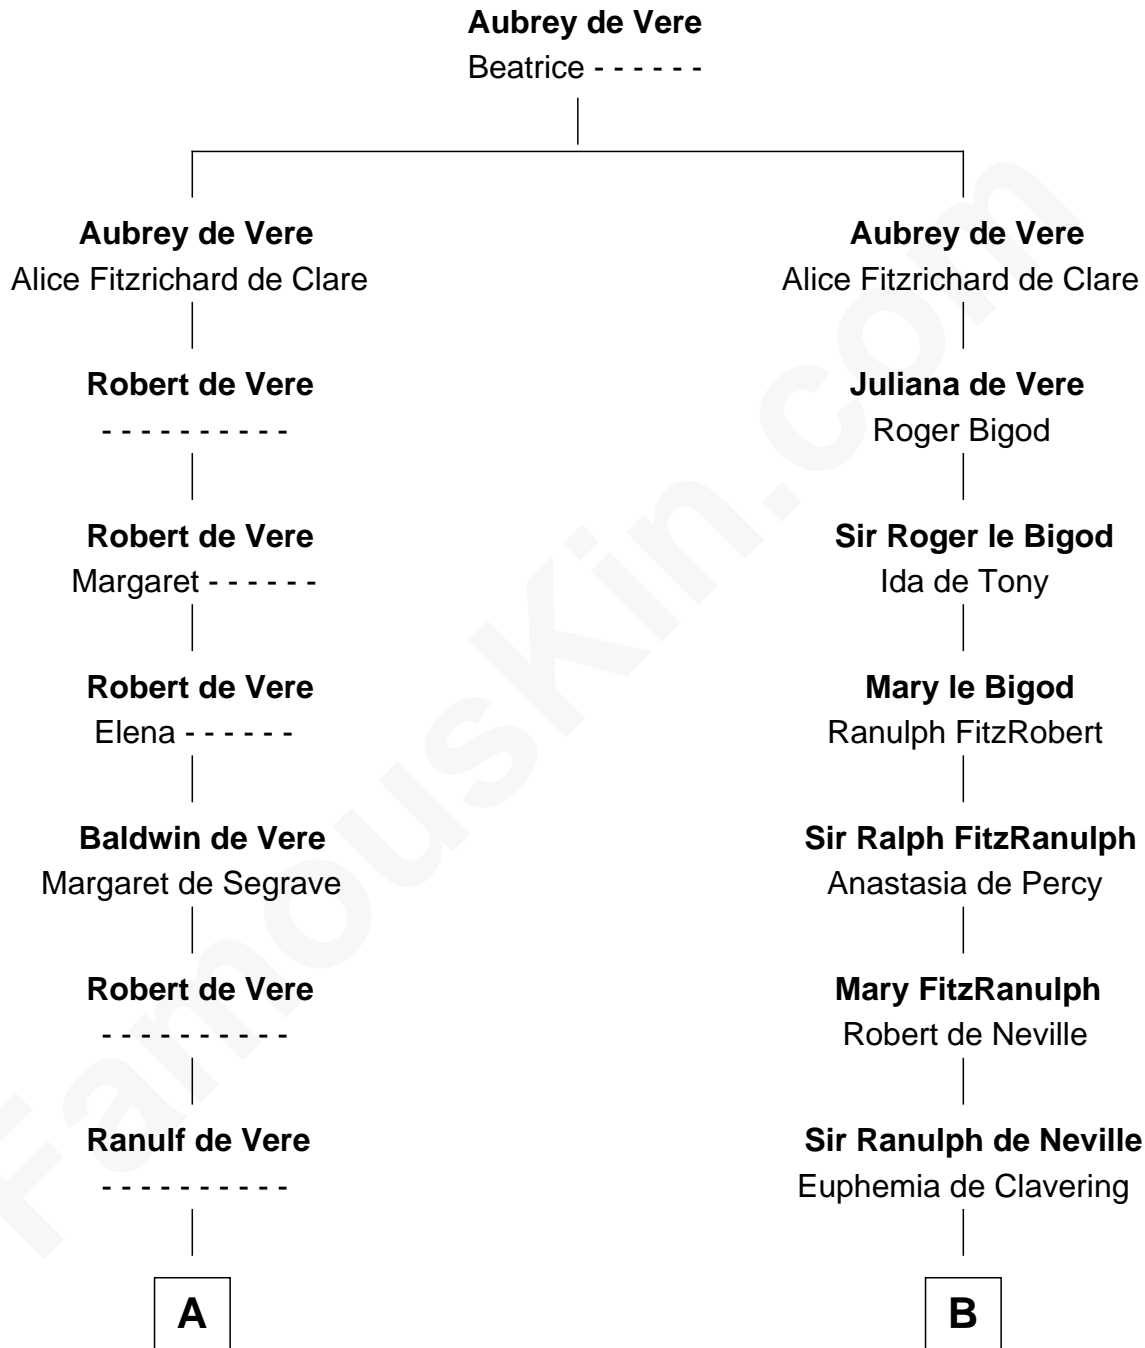

FamousKin.com Relationship Chart of

Henry Lee III

9th Governor of Virginia

18th cousin 3 times removed of

Richard More

(c1614 - c1696) Mayflower passenger 1620

MAYFLOWER

C

Mary Isham
Col. William Randolph

Elizabeth Randolph
Richard Bland

Mary Bland
Henry Lee

Col. Henry Lee
Lucy Grymes

Henry Lee III
Light-Horse Harry

D

Katherine More
Col. Samuel More

Richard More
Mayflower passenger 1620