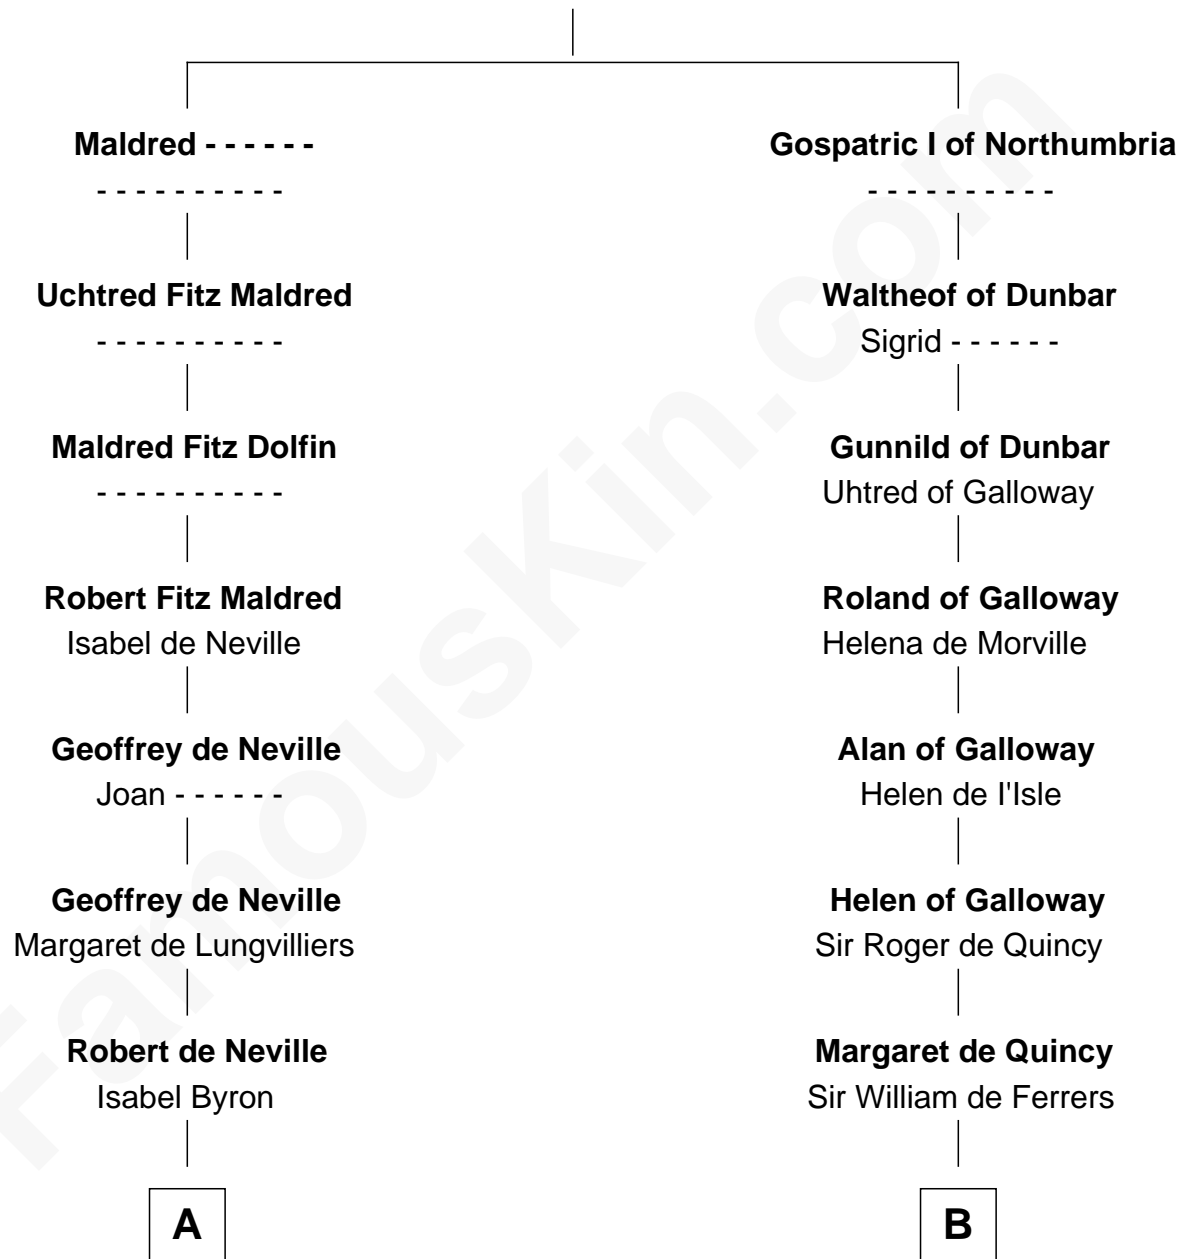

# FamousKin.com Relationship Chart of

**Henry Lee III**

*9th Governor of Virginia*

18th cousin 2 times removed of

**Richard More**

*(c1614 - c1696) Mayflower passenger 1620*

**MAYFLOWER**

**Maldred of Carlisle and Allendale**

**Edith of Northumbria**

**C**

**Laetitia Corbin**

Richard Lee

**Henry Lee**

Mary Bland

**Col. Henry Lee**

Lucy Grymes

**Henry Lee III**

*Light-Horse Harry*

**D**

**Katherine More**

Col. Samuel More

**Richard More**

*Mayflower passenger 1620*

FamousKin.com