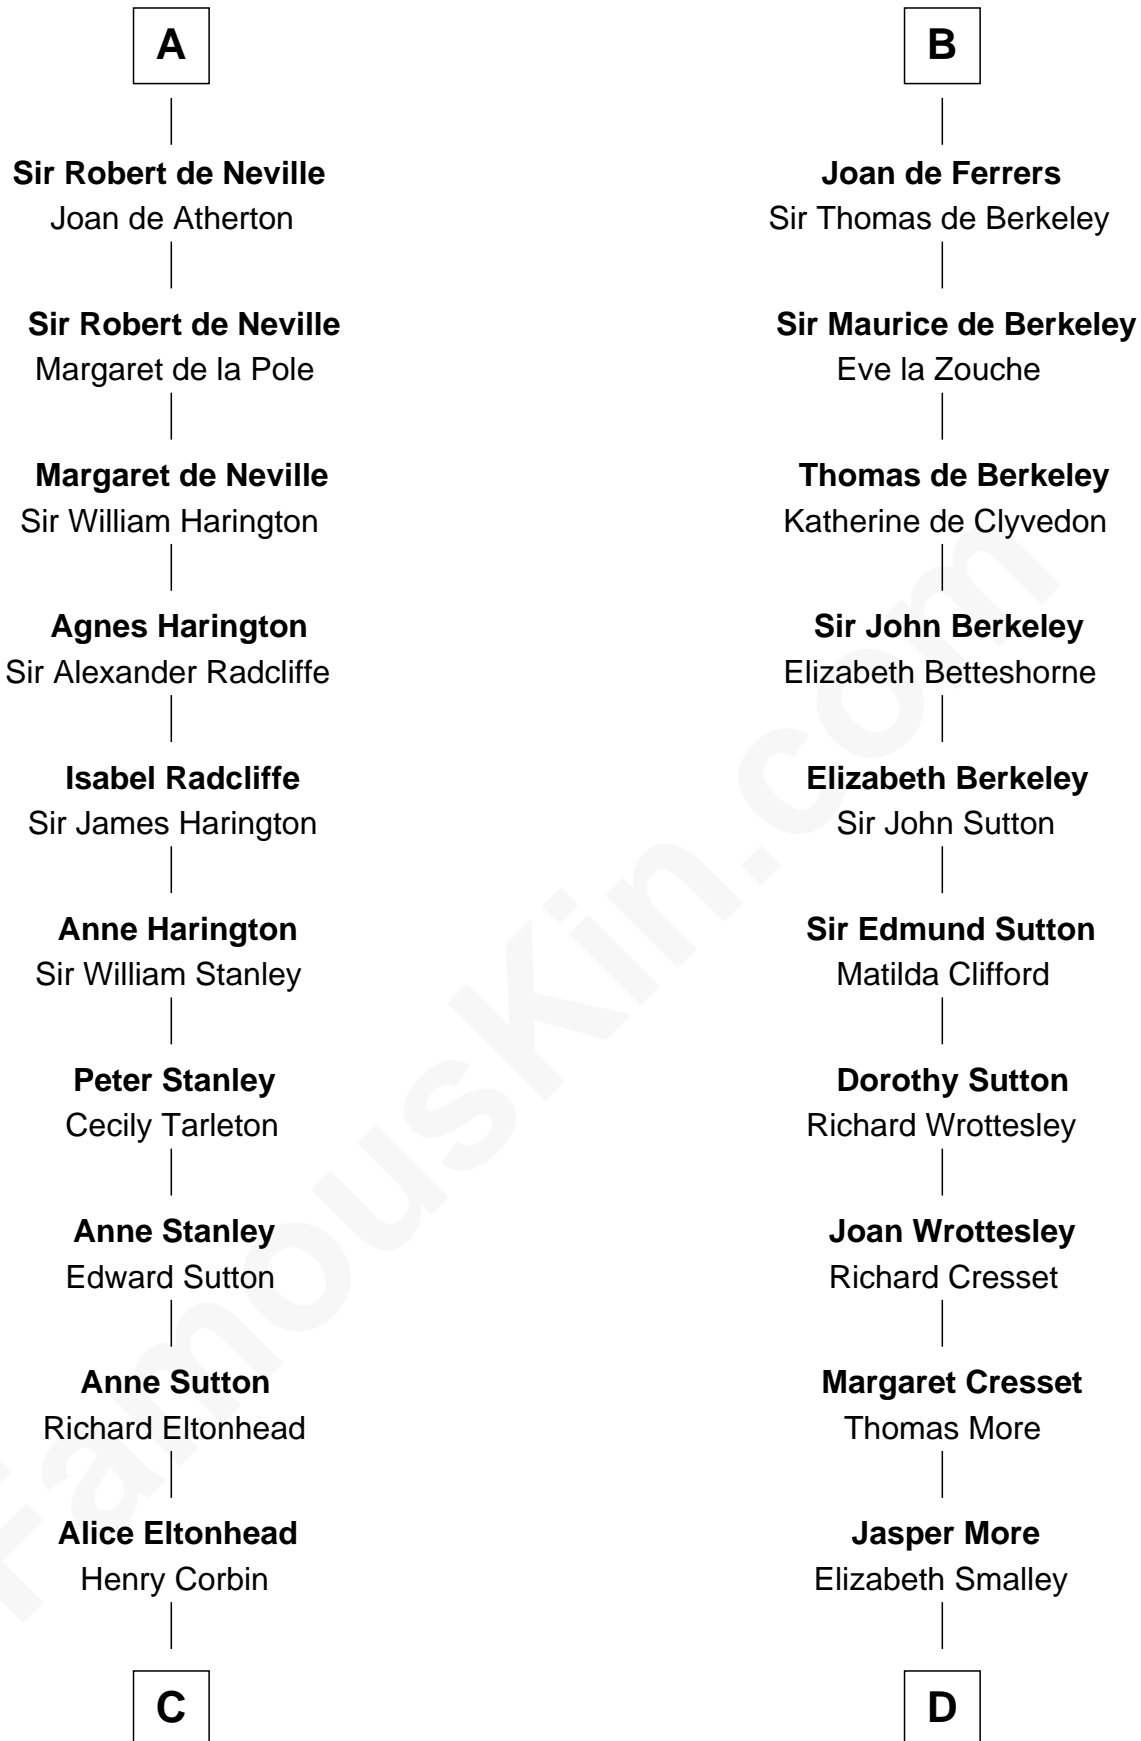

# FamousKin.com Relationship Chart of

**Henry Lee III**

*9th Governor of Virginia*

18th cousin 2 times removed of

**Richard More**

*(c1614 - c1696) Mayflower passenger 1620*

**MAYFLOWER**

**Maldred of Carlisle and Allendale**

**Edith of Northumbria**

**C**

**Laetitia Corbin**

Richard Lee

**Henry Lee**

Mary Bland

**Col. Henry Lee**

Lucy Grymes

**Henry Lee III**

*Light-Horse Harry*

**D**

**Katherine More**

Col. Samuel More

**Richard More**

*Mayflower passenger 1620*

FamousKin.com