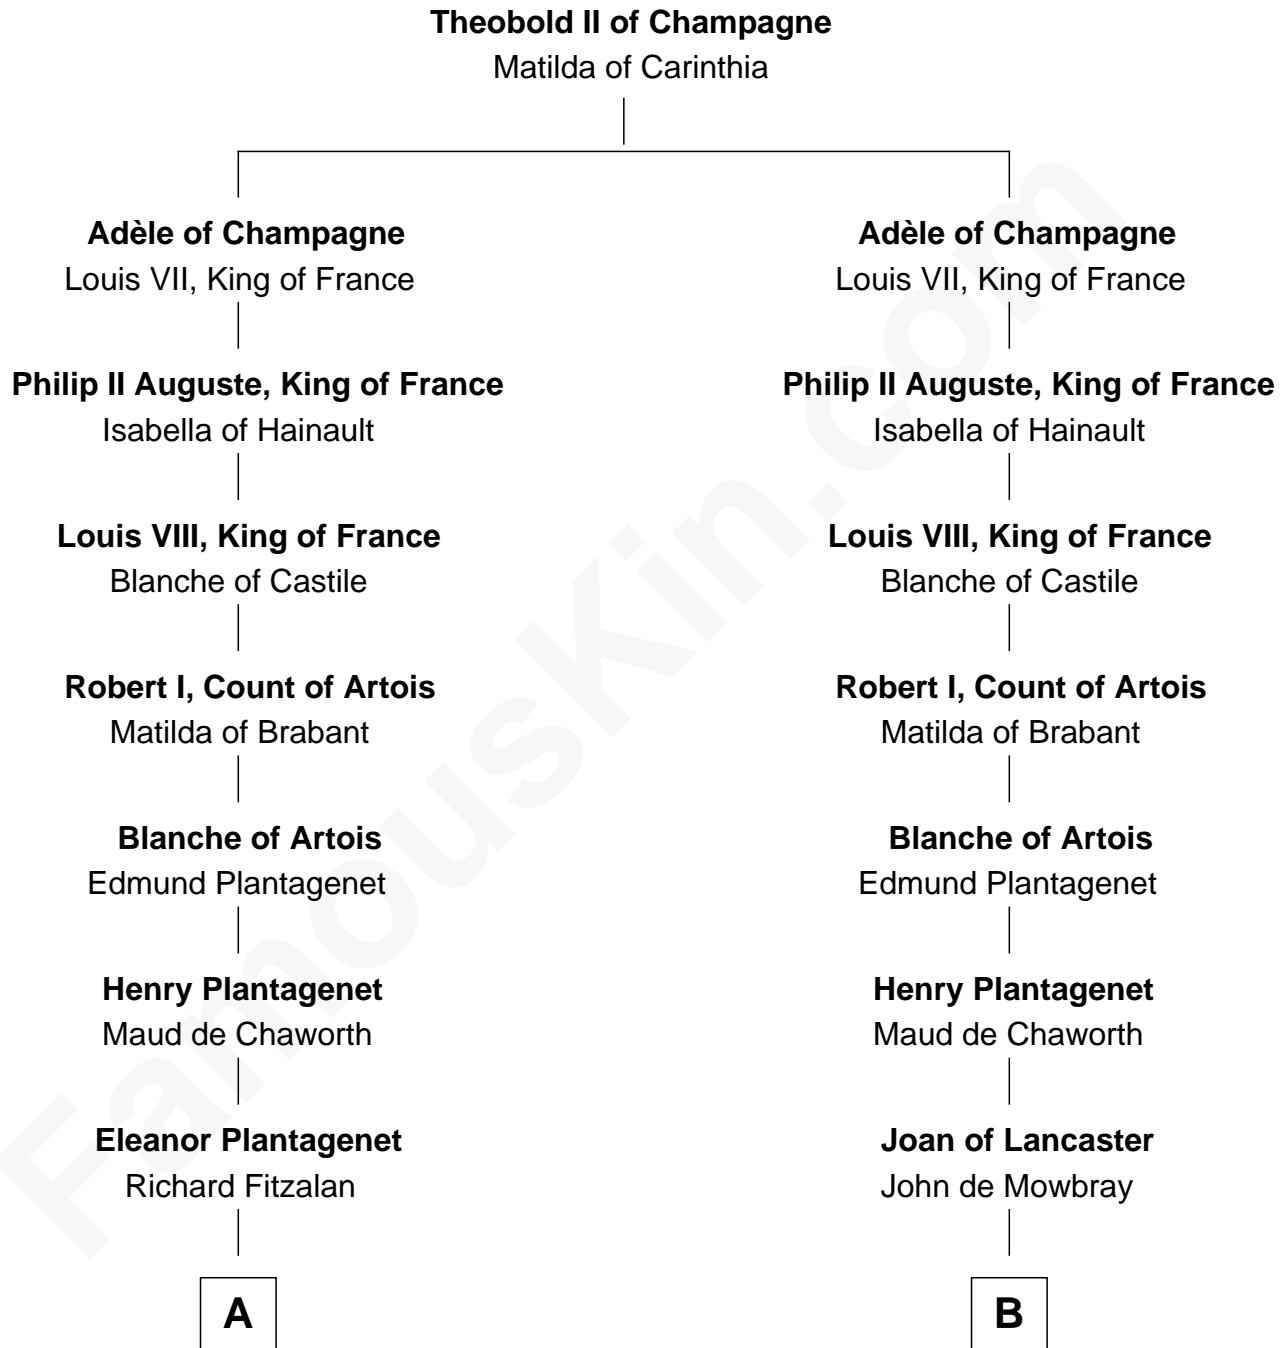

# FamousKin.com Relationship Chart of

**Henry Lee III**

*9th Governor of Virginia*

17th cousin 3 times removed of

**Richard More**

*(c1614 - c1696) Mayflower passenger 1620*

**MAYFLOWER**

**C**

—  
**Laetitia Corbin**

Richard Lee

—  
**Henry Lee**

Mary Bland

—  
**Col. Henry Lee**

Lucy Grymes

—  
**Henry Lee III**

*Light-Horse Harry*