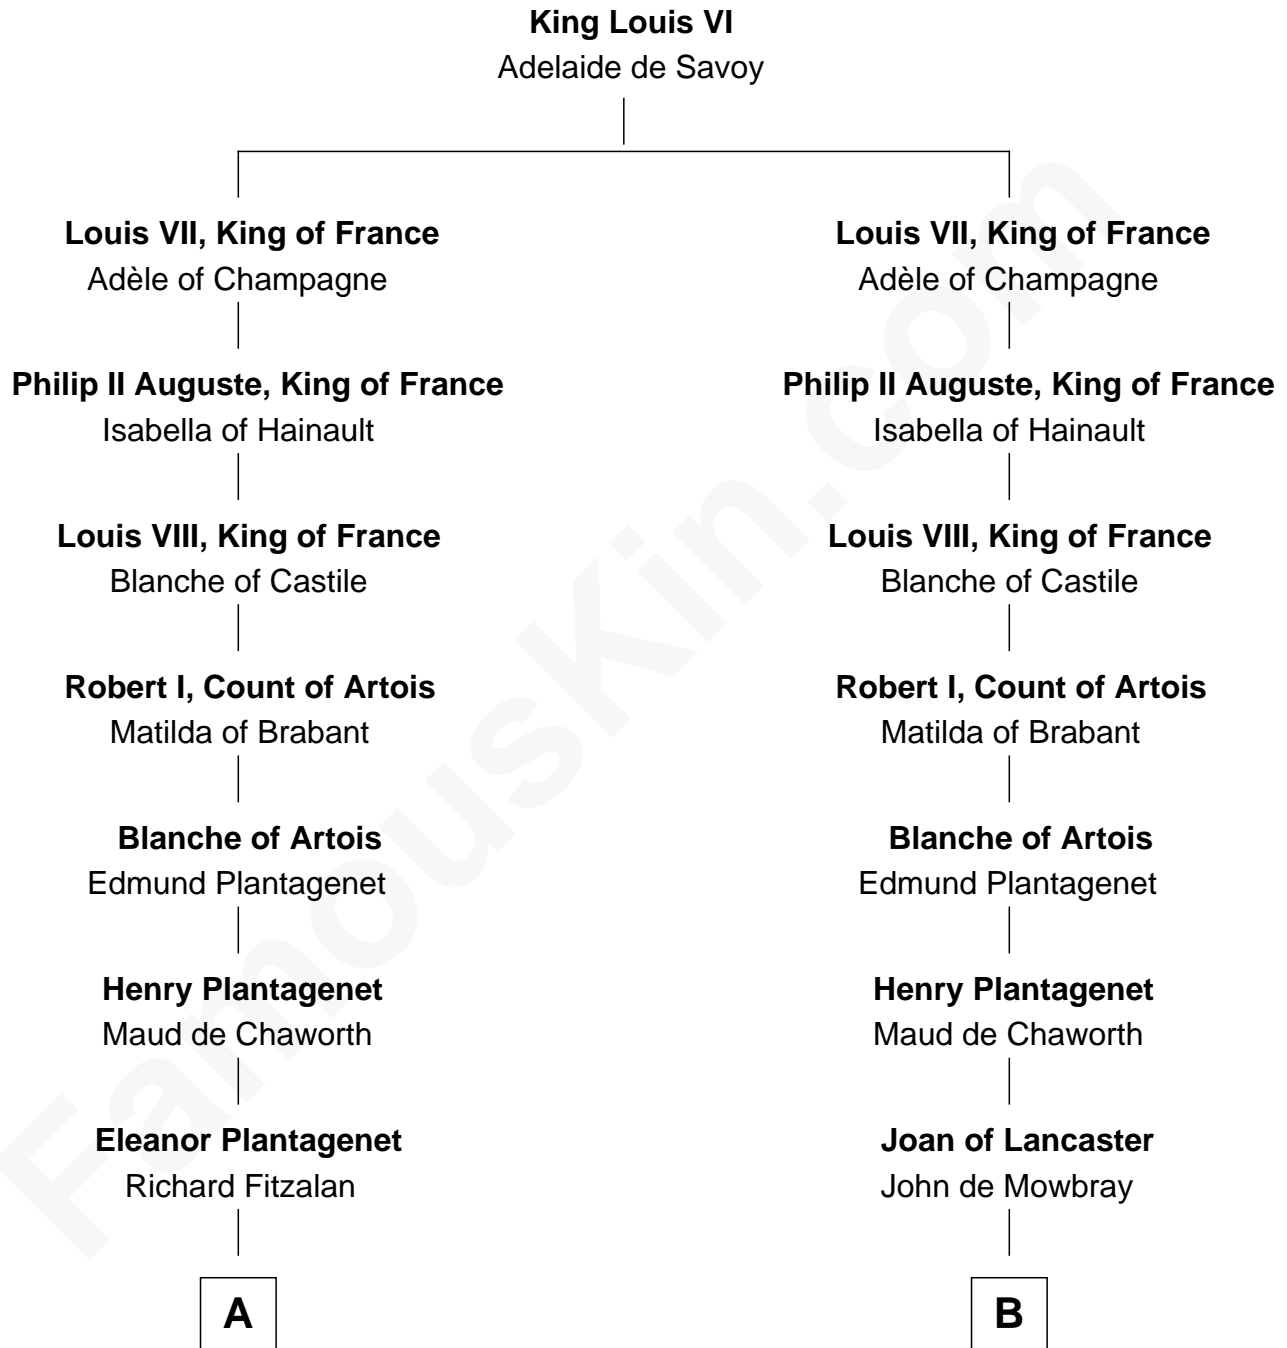

FamousKin.com Relationship Chart of

Henry Lee III

9th Governor of Virginia

17th cousin 3 times removed of

Richard More

(c1614 - c1696) Mayflower passenger 1620

MAYFLOWER

C

—
Laetitia Corbin

Richard Lee

—
Henry Lee

Mary Bland

—
Col. Henry Lee

Lucy Grymes

—
Henry Lee III

Light-Horse Harry