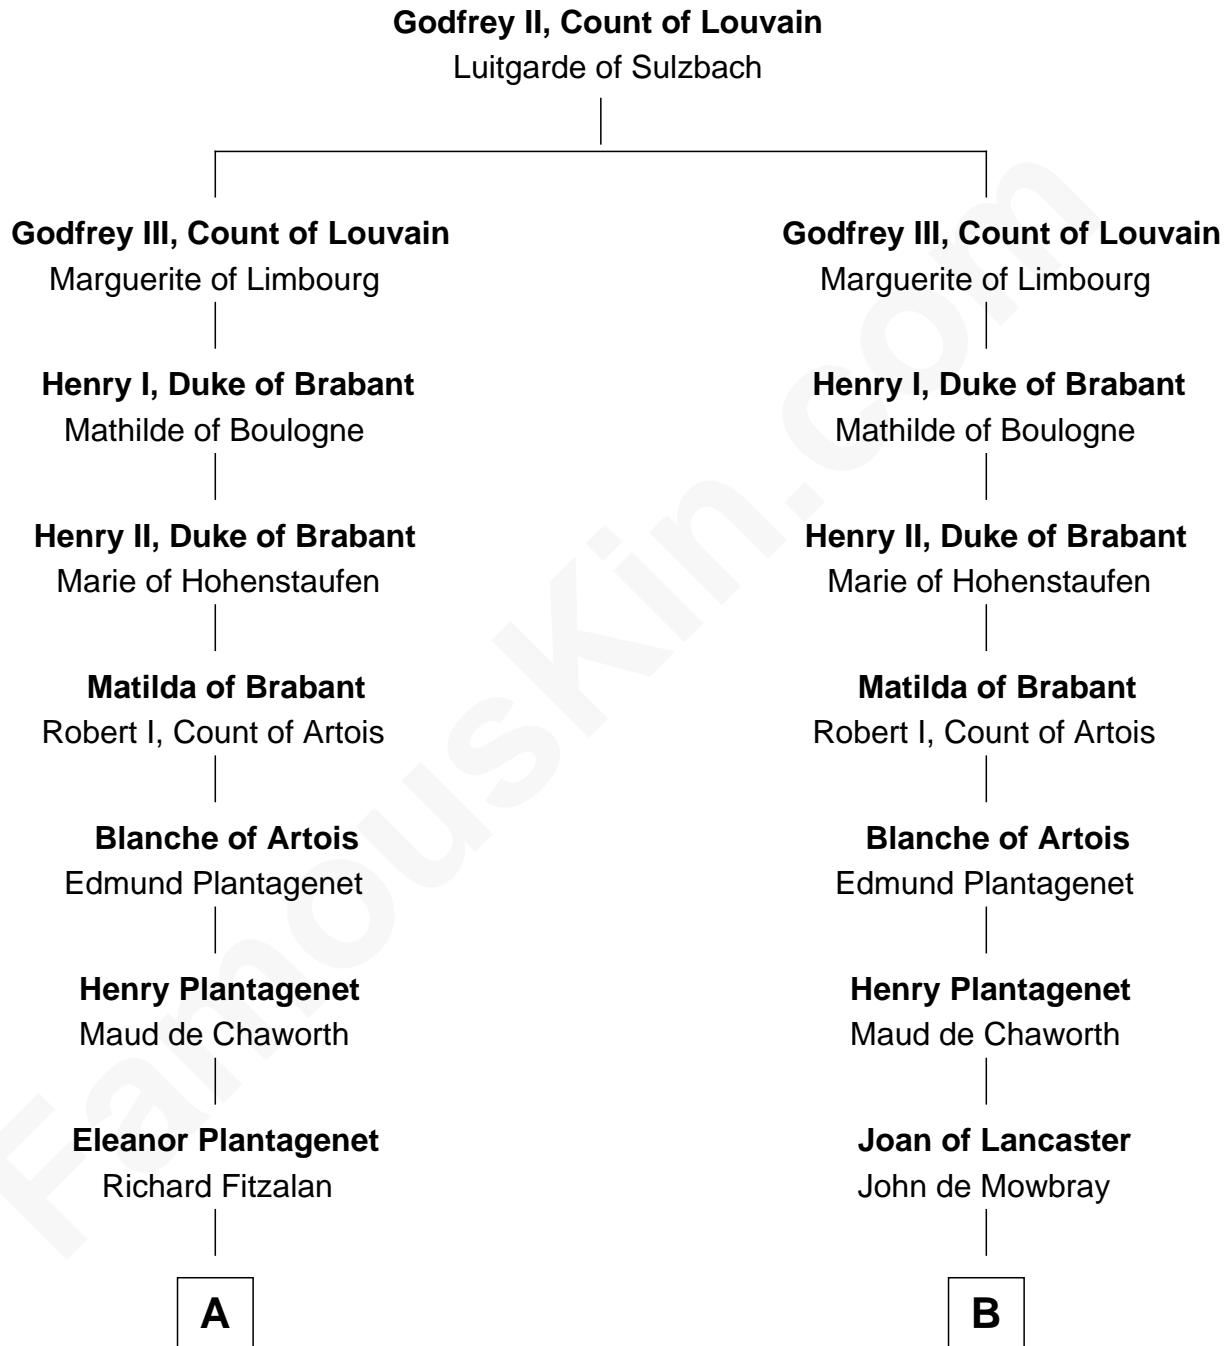

FamousKin.com Relationship Chart of

Henry Lee III

9th Governor of Virginia

17th cousin 3 times removed of

Richard More

(c1614 - c1696) Mayflower passenger 1620

MAYFLOWER

C

—
Laetitia Corbin

Richard Lee

—
Henry Lee

Mary Bland

—
Col. Henry Lee

Lucy Grymes

—
Henry Lee III

Light-Horse Harry