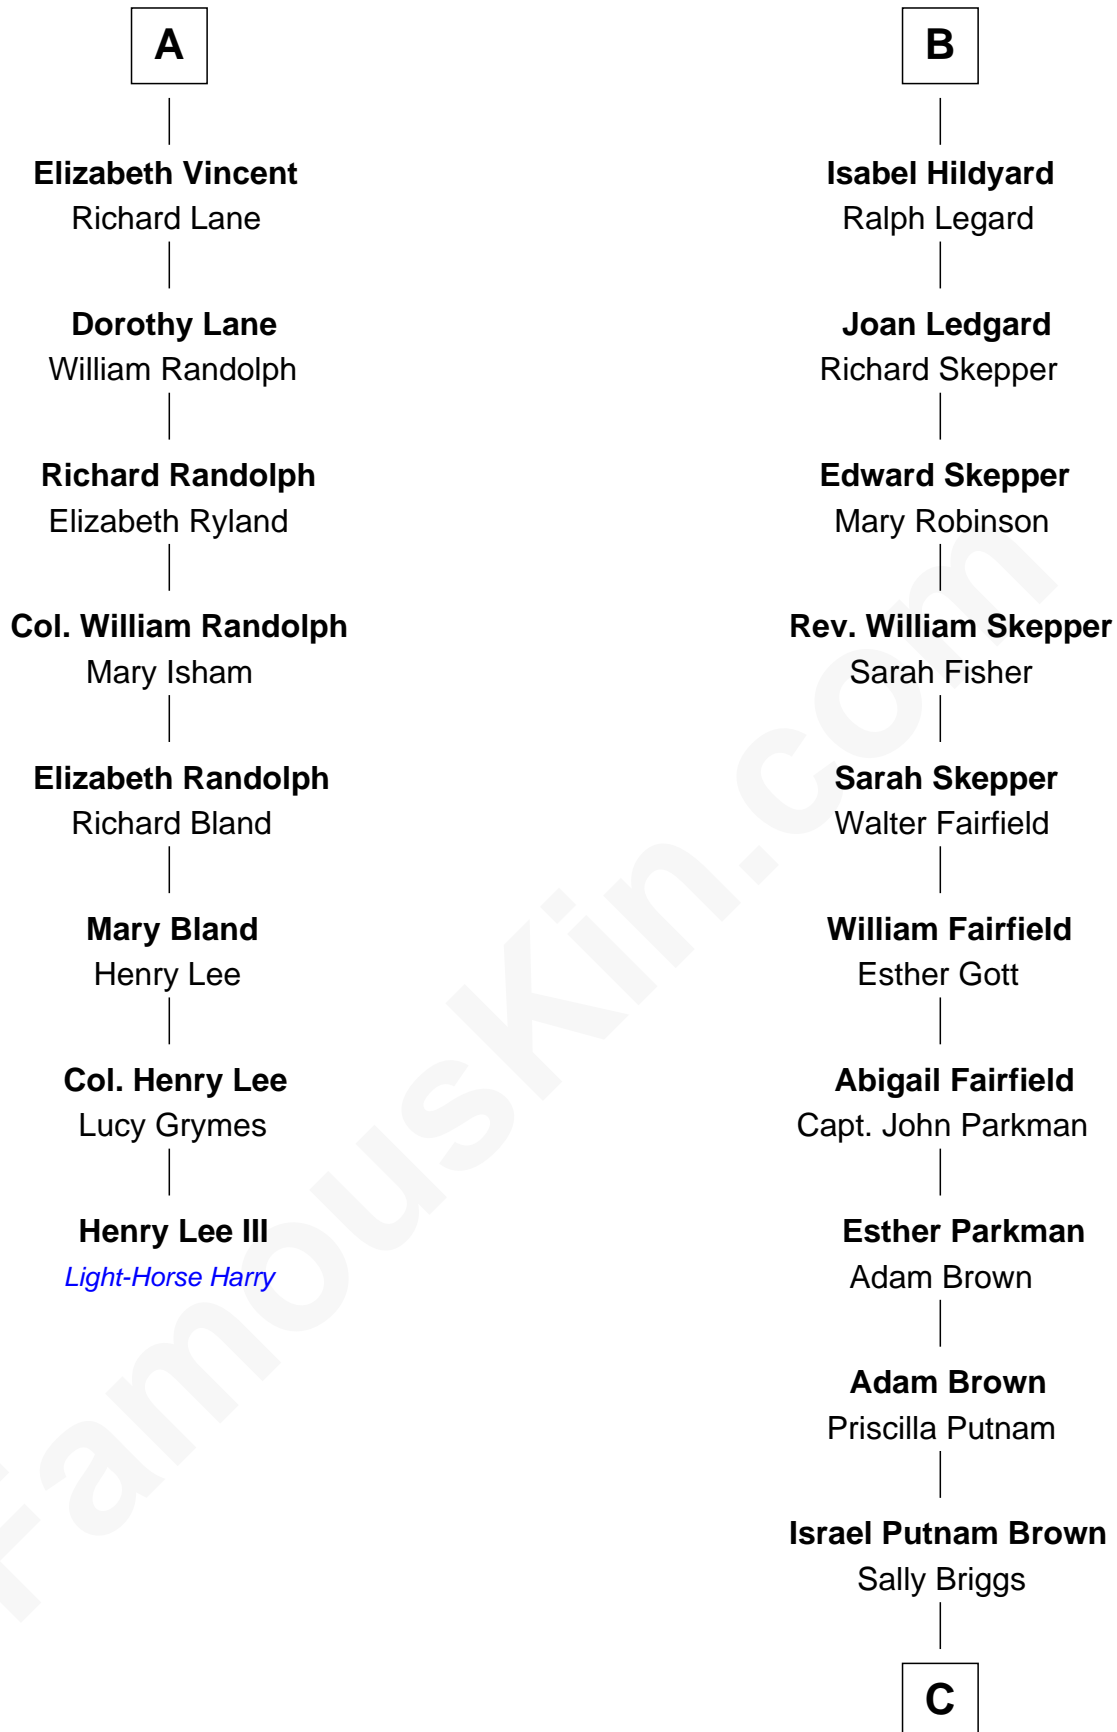

FamousKin.com

Relationship Chart of

Henry Lee III

9th Governor of Virginia

14th cousin 6 times removed of

Calvin Coolidge

30th U.S. President

Edward III, King of England

Philippa of Hainault

C

—
Sally Briggs Brown

Israel Chase Brewer

—
Sarah Almeda Brewer

Calvin Galusha Coolidge

—
Col. John Calvin Coolidge

Victoria Josephine Moor