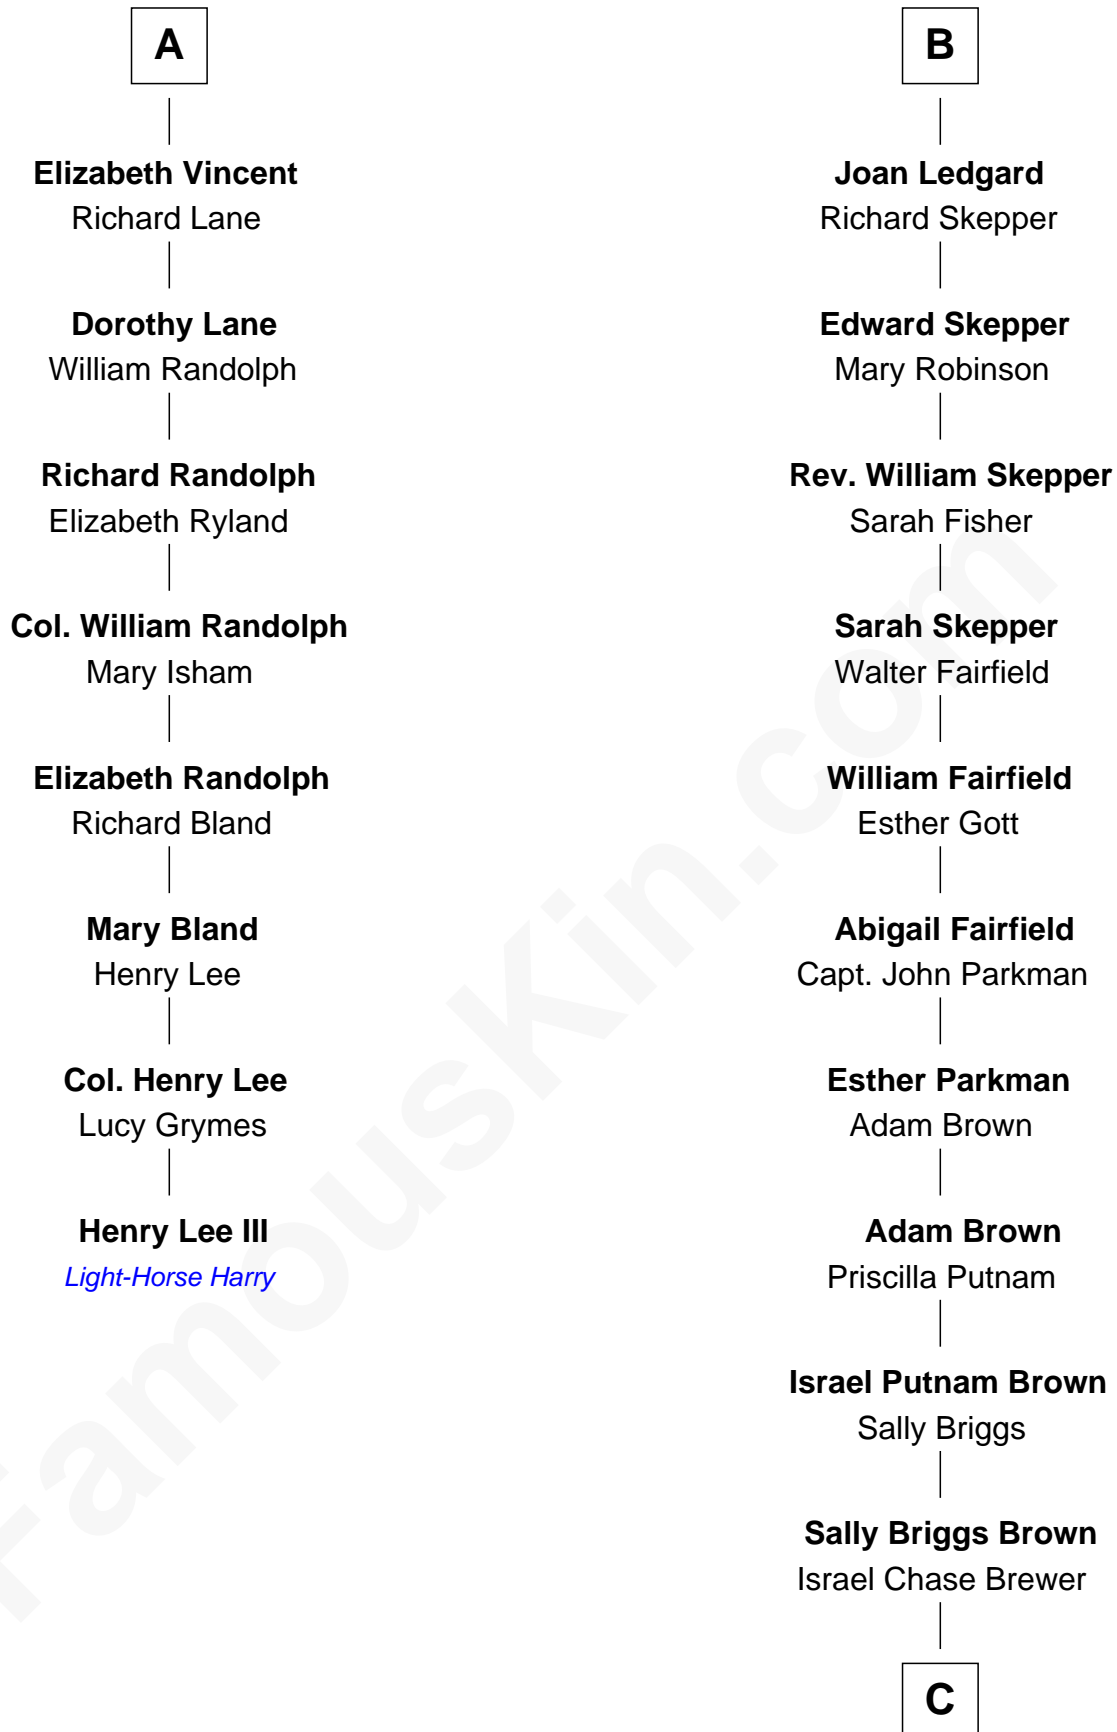

FamousKin.com Relationship Chart of

Henry Lee III

9th Governor of Virginia

14th cousin 5 times removed of

Calvin Coolidge

30th U.S. President

Sir Ralph de Neville

Alice de Audley

Sir Martin de la See

Joan de la See

Sir Piers Hildyard

Isabel Hildyard

Ralph Legard

B

C

Sarah Almeda Brewer
Calvin Galusha Coolidge