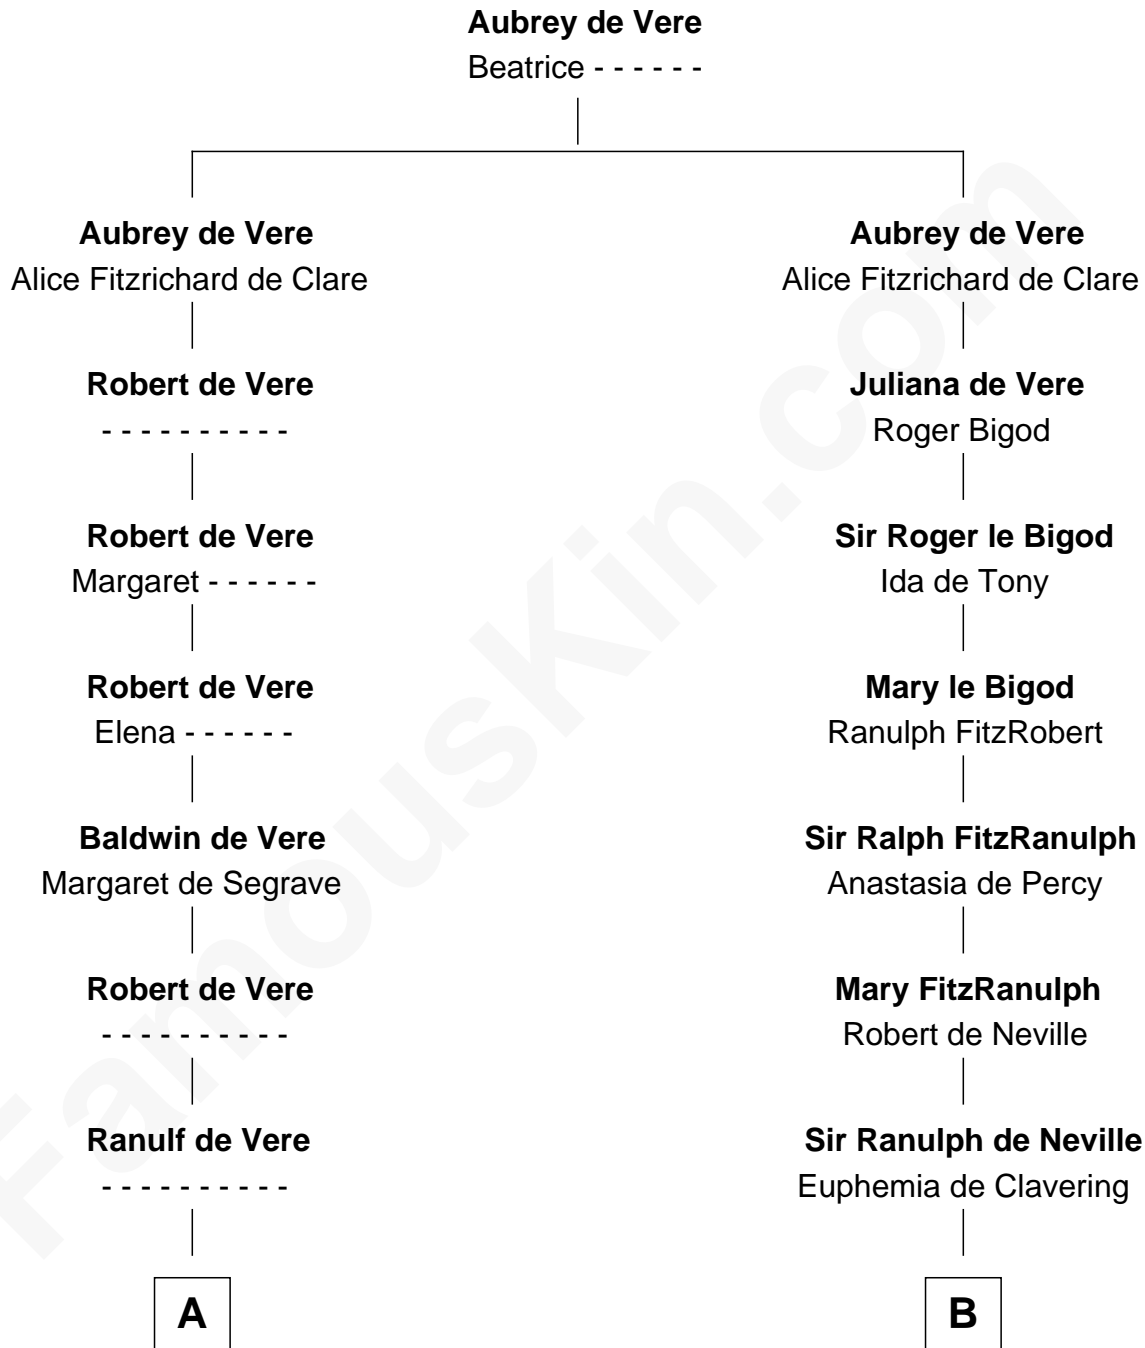

# FamousKin.com Relationship Chart of

**Henry Lee III**

9th Governor of Virginia

21st cousin of

**Bathsheba (Ruggles) Spooner**

First woman executed for murder in U.S. by non-British government

**C**

**Mary Isham**  
Col. William Randolph

**Elizabeth Randolph**  
Richard Bland

**Mary Bland**  
Henry Lee

**Col. Henry Lee**  
Lucy Grymes

**Henry Lee III**  
*Light-Horse Harry*

**D**

**Mercy Dudley**  
Rev. John Woodbridge

**Martha Woodbridge**  
Samuel Ruggles

**Rev. Timothy Ruggles**  
Mary White

**Timothy Dwight Ruggles**  
Bathsheba Bourne

**Bathsheba (Ruggles) Spooner**  
*First Woman Executed in U.S.*