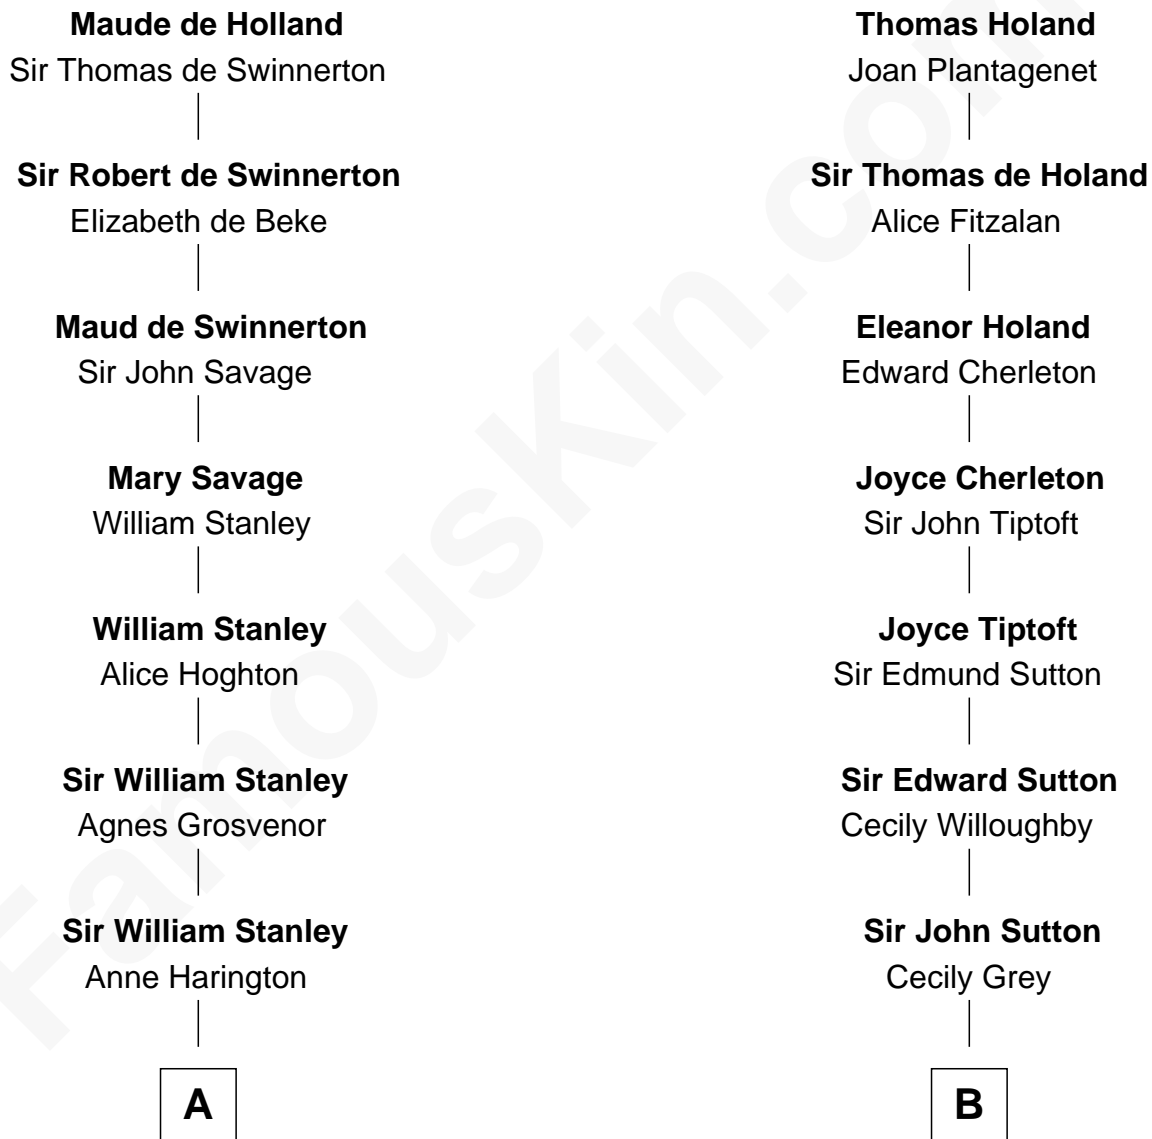

FamousKin.com Relationship Chart of

Henry Lee III

9th Governor of Virginia

14th cousin of

Bathsheba (Ruggles) Spooner

First woman executed for murder in U.S. by non-British government

Sir Robert de Holland

Maude la Zouche

A

Peter Stanley
Cecily Tarleton

Anne Stanley
Edward Sutton

Anne Sutton
Richard Eltonhead

Alice Eltonhead
Henry Corbin

Laetitia Corbin
Richard Lee

Henry Lee
Mary Bland

Col. Henry Lee
Lucy Grymes

Henry Lee III
Light-Horse Harry

B

Sir Henry Dudley

----- Ashton

Probable

Roger Dudley
Susanna Thorne

Gov. Thomas Dudley
Dorothy York

Mercy Dudley
Rev. John Woodbridge