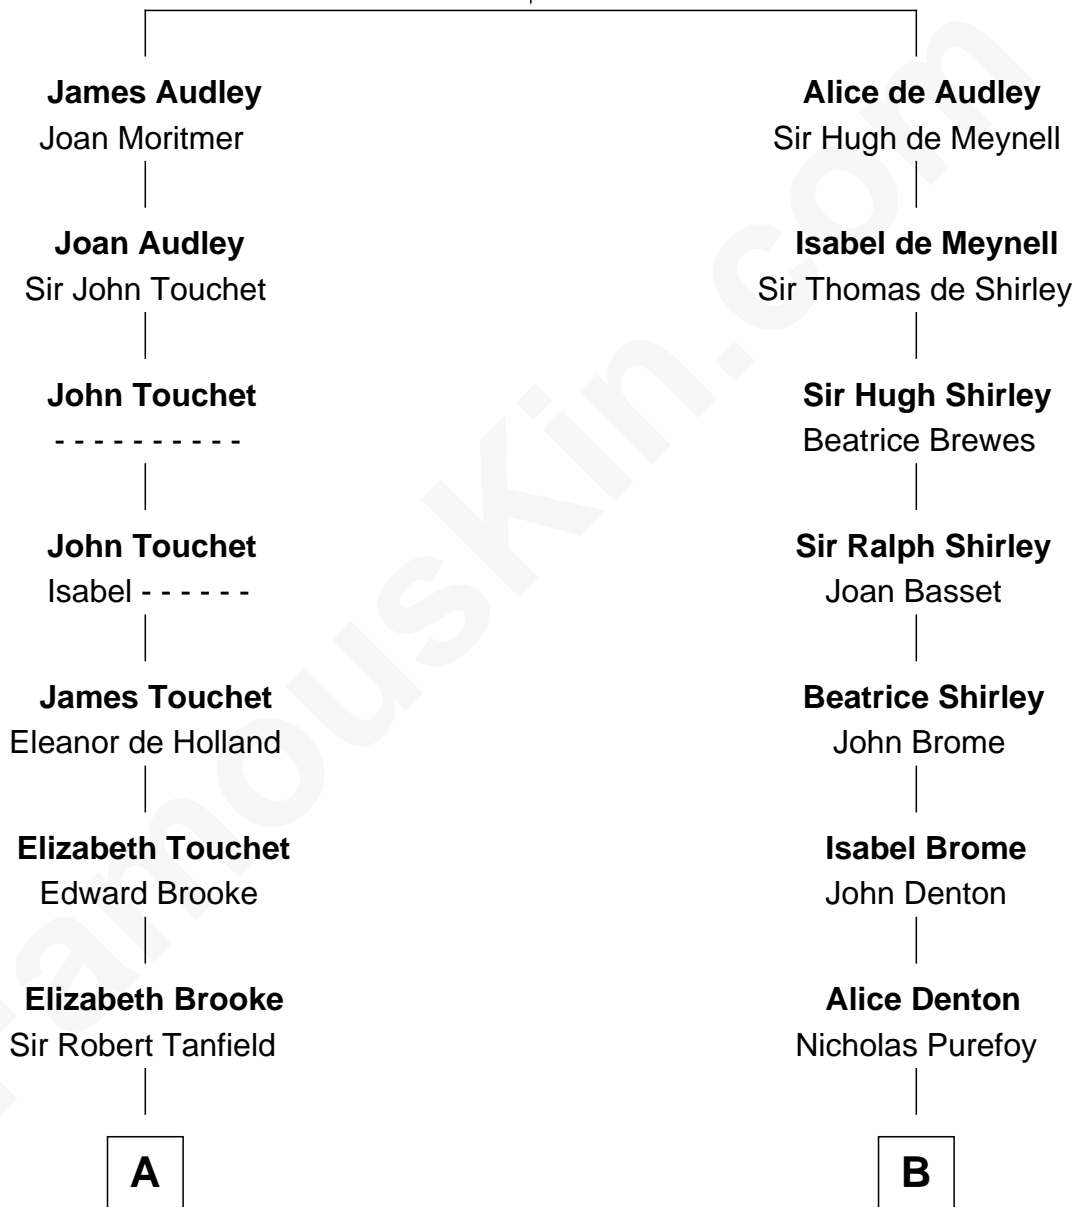

## Relationship Chart of

### Henry Lee III

9th Governor of Virginia

15th cousin 3 times removed of

**Bathsheba (Ruggles) Spooner**

First woman executed for murder in U.S. by non-British government

**Sir Nicholas Audley**

Joan Martin

**C**

Col. Henry Lee

Lucy Grymes

Henry Lee III

*Light-Horse Harry*

FamousKin.com