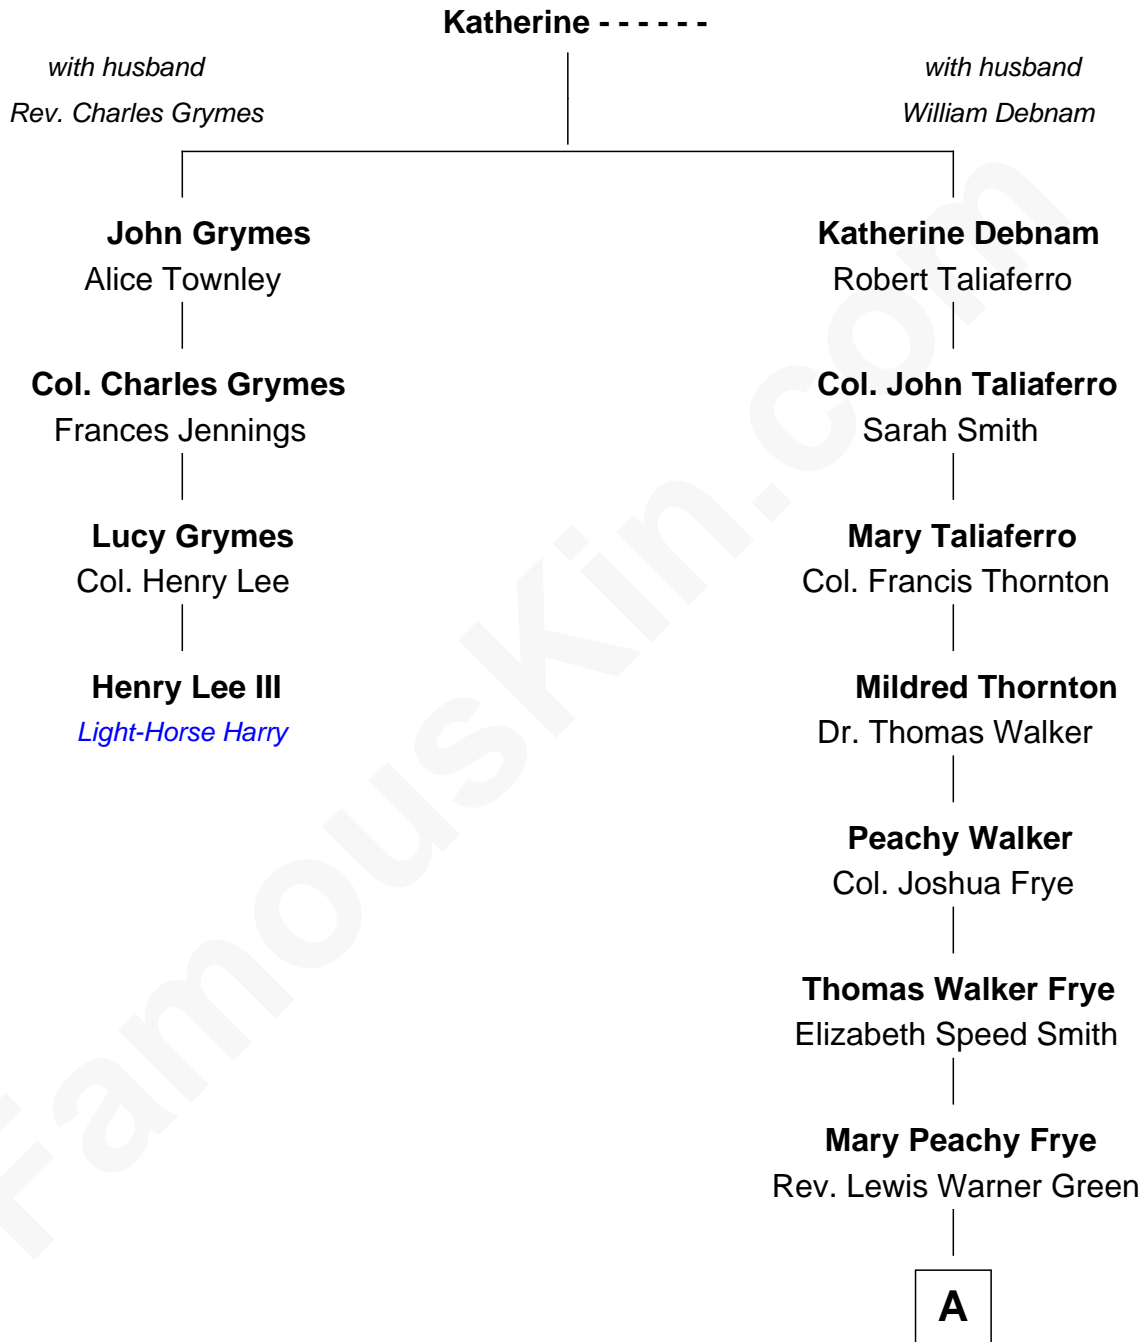

FamousKin.com

Relationship Chart of

Henry Lee III

9th Governor of Virginia

3rd cousin 6 times removed of

Adlai Stevenson II

31st Governor of Illinois

A

Letitia Green

Adlai Ewing Stevenson

Lewis Green Stevenson

Helen Louise Davis

Adlai Stevenson II

31st Governor of Illinois

FamousKin.com