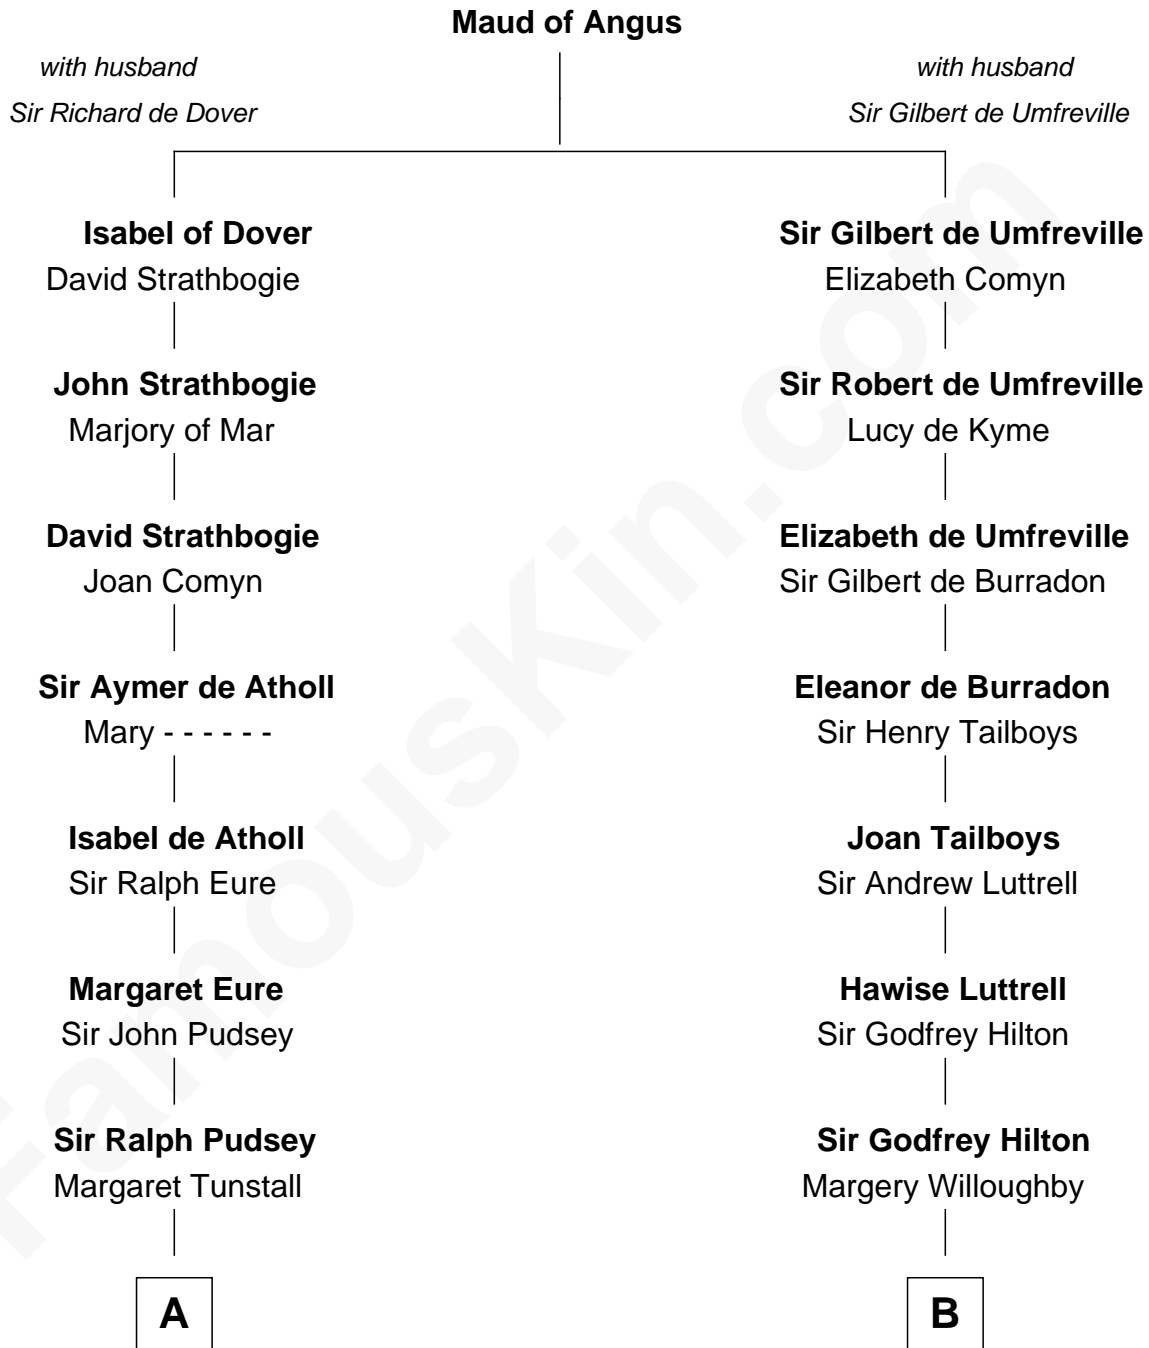

FamousKin.com

Relationship Chart of

Henry Lee III

9th Governor of Virginia

17th cousin 2 times removed of

Nicholas Gilman

Signer of the U.S. Constitution