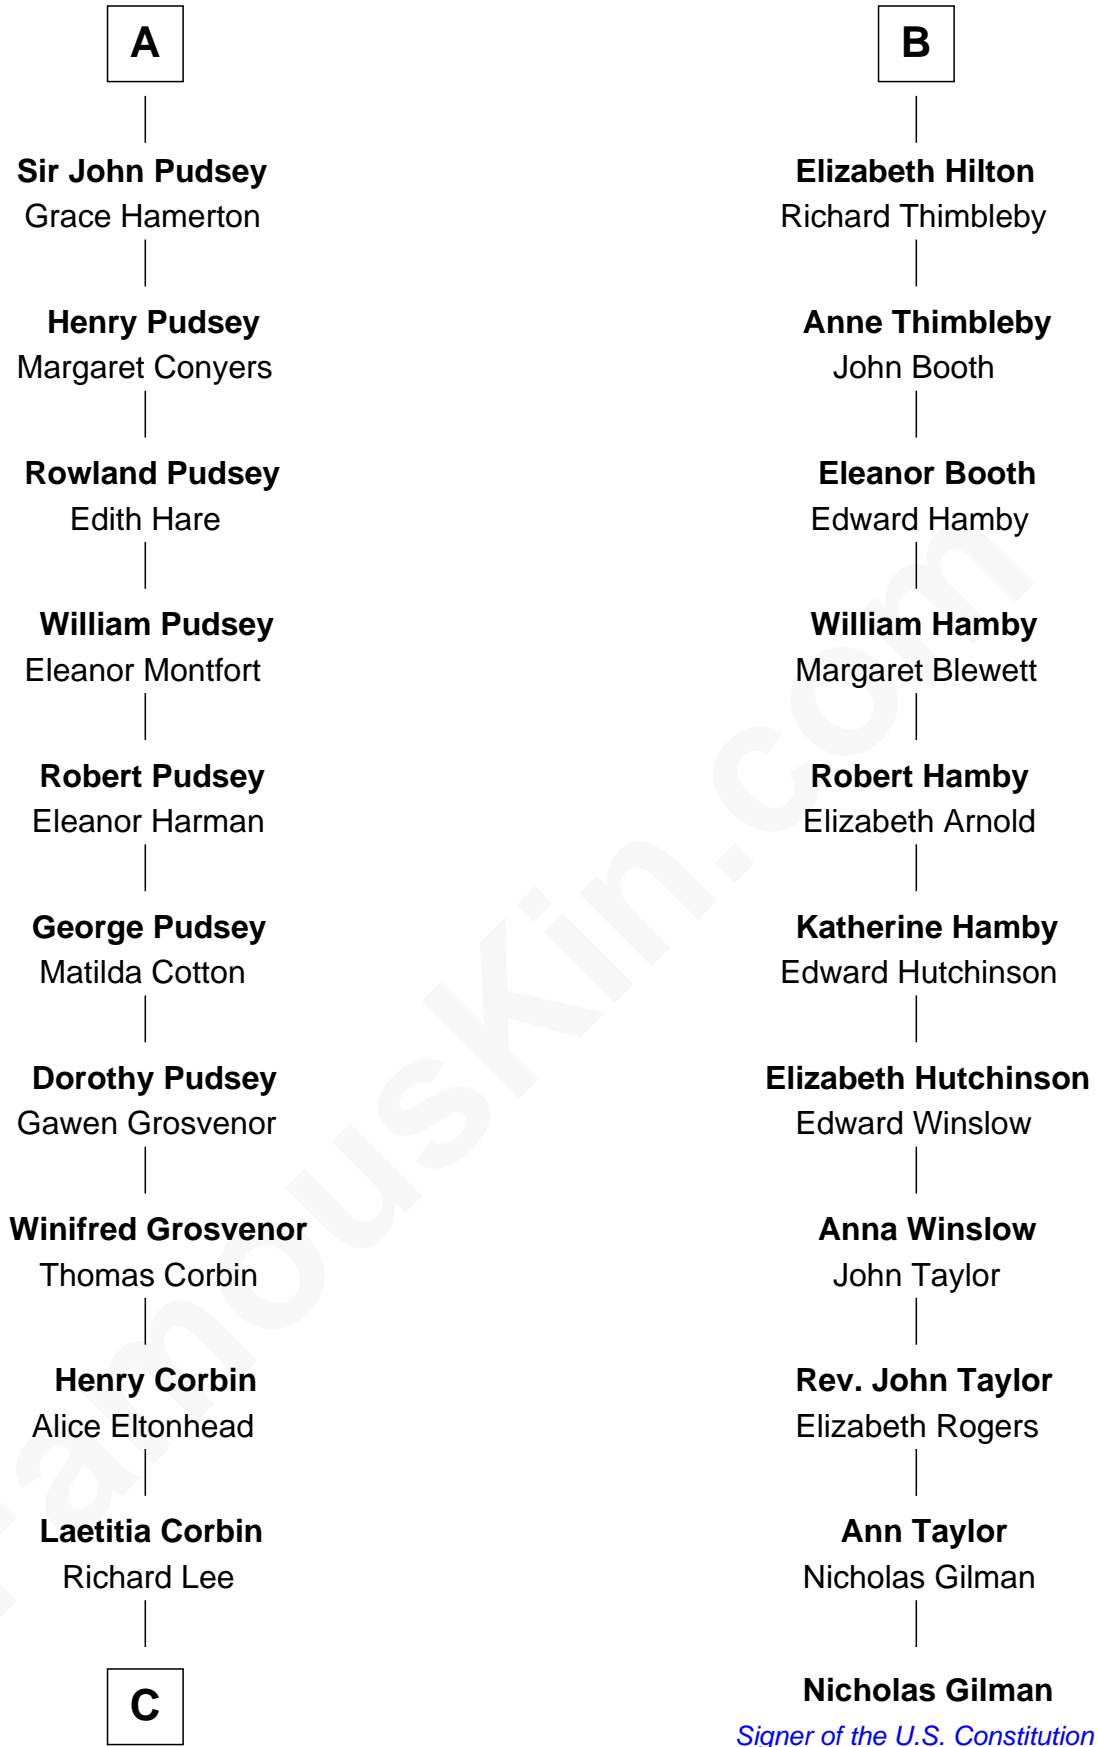

## Relationship Chart of

### Henry Lee III

9th Governor of Virginia

17th cousin 2 times removed of

### Nicholas Gilman

Signer of the U.S. Constitution

**C**

Henry Lee  
Mary Bland

Col. Henry Lee  
Lucy Grymes

Henry Lee III  
*Light-Horse Harry*

FamousKin.com