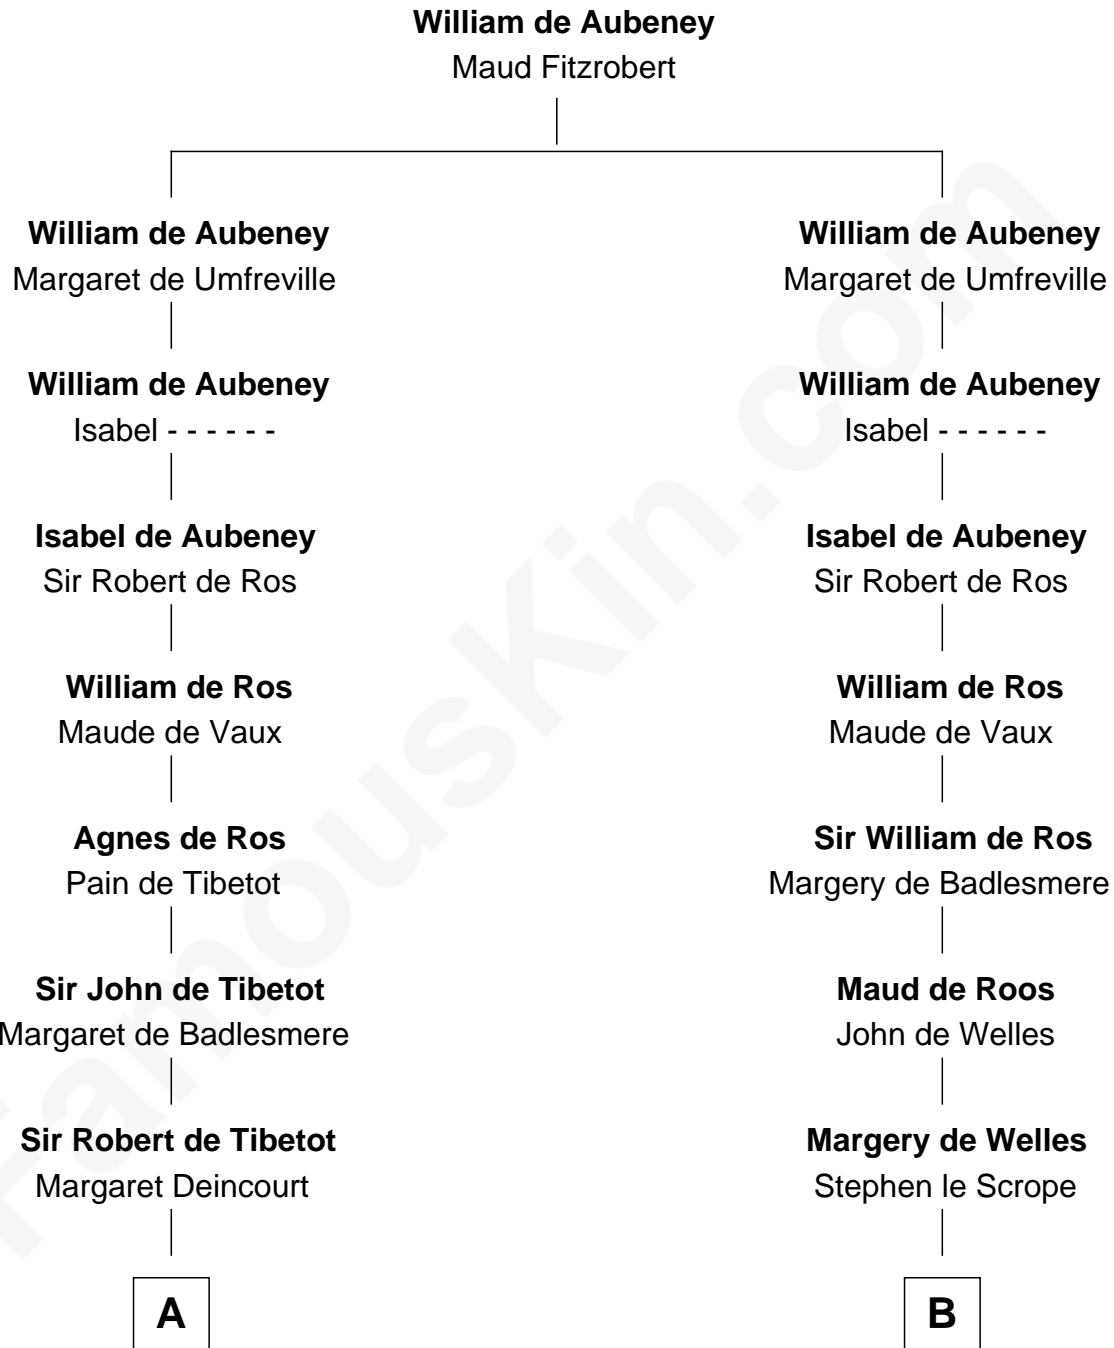

FamousKin.com Relationship Chart of

Henry Lee III

9th Governor of Virginia

20th cousin 1 time removed of

Nicholas Gilman

Signer of the U.S. Constitution

C

Mary Isham
Col. William Randolph

Elizabeth Randolph
Richard Bland

Mary Bland
Henry Lee

Col. Henry Lee
Lucy Grymes

Henry Lee III
Light-Horse Harry

D

Anna Winslow
John Taylor

Rev. John Taylor
Elizabeth Rogers

Ann Taylor
Nicholas Gilman