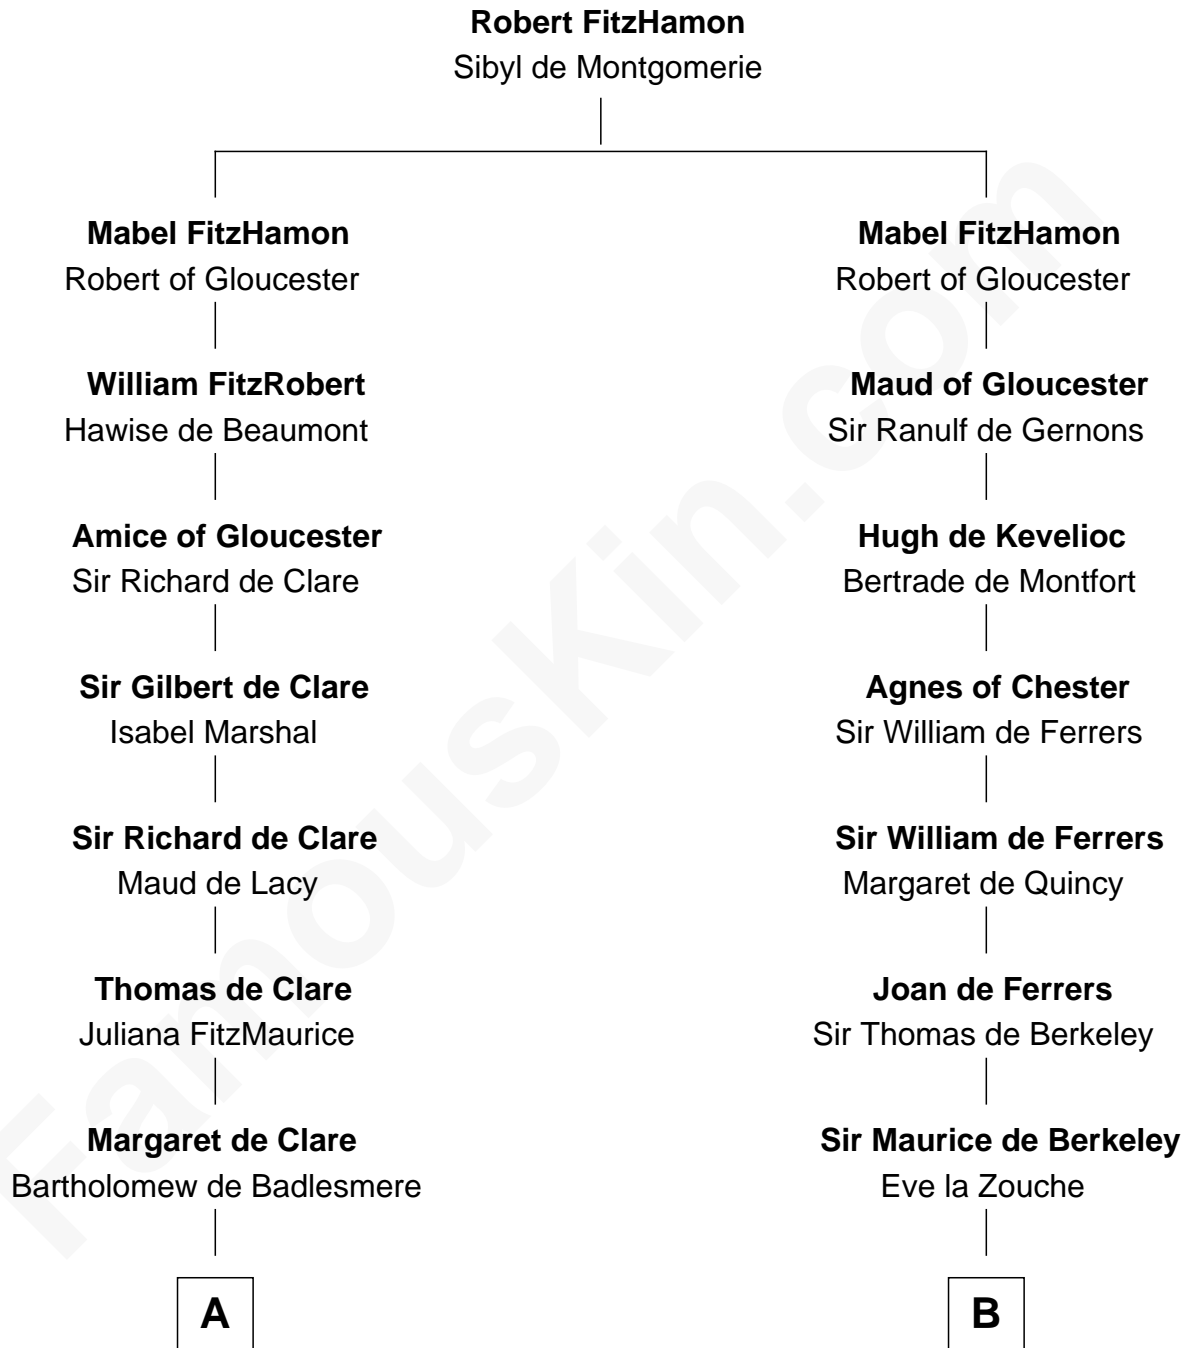

FamousKin.com Relationship Chart of

Henry Lee III

9th Governor of Virginia

21st cousin of

Nicholas Gilman

Signer of the U.S. Constitution

C

Alice Eltonhead

Henry Corbin

Laetitia Corbin

Richard Lee

Henry Lee

Mary Bland

Col. Henry Lee

Lucy Grymes

Henry Lee III