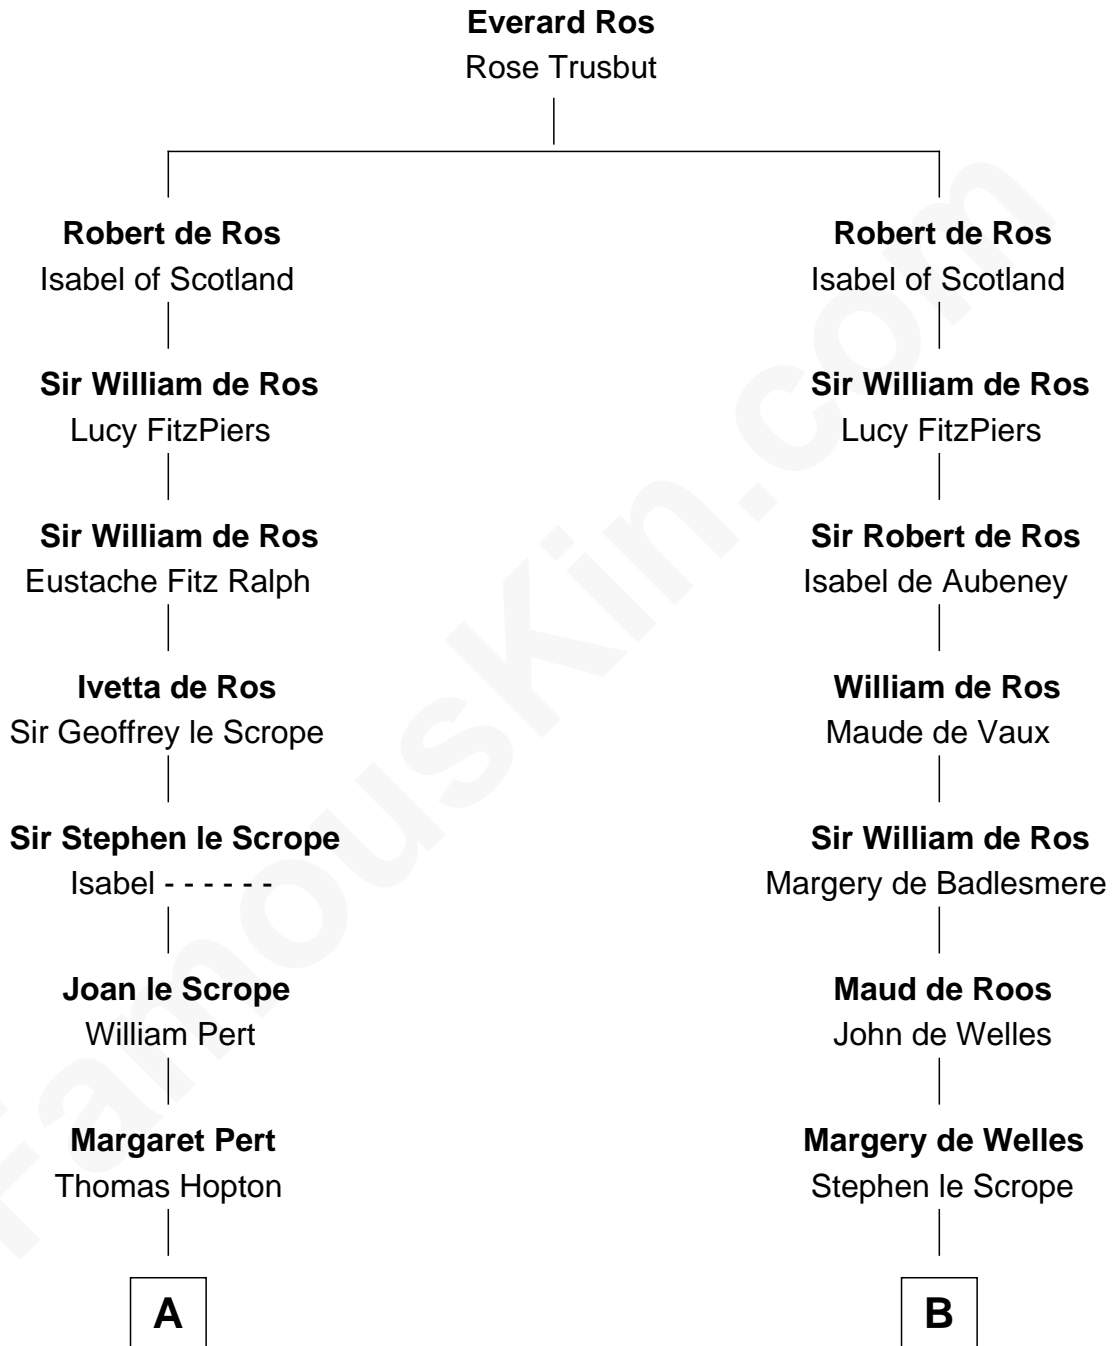

# FamousKin.com Relationship Chart of

**Henry Lee III**

*9th Governor of Virginia*

20th cousin of

**Nicholas Gilman**

*Signer of the U.S. Constitution*

**C**

**Elizabeth Randolph**

Richard Bland

**Mary Bland**

Henry Lee

**Col. Henry Lee**

Lucy Grymes

**Henry Lee III**

*Light-Horse Harry*

**D**