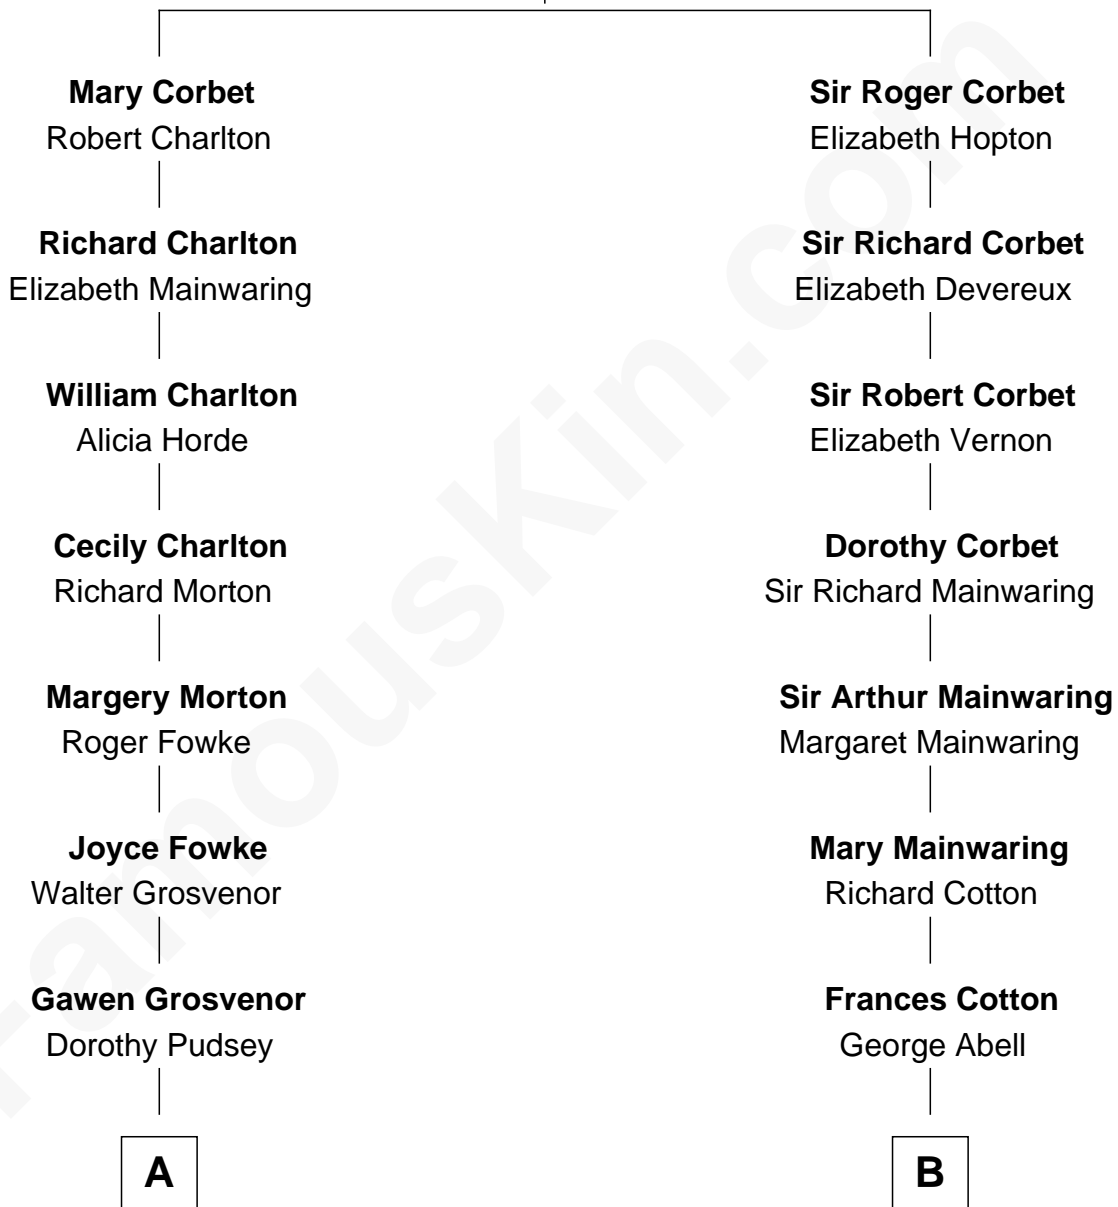

FamousKin.com Relationship Chart of

Henry Lee III

9th Governor of Virginia

12th cousin 7 times removed of

Richard Gere

Movie Actor

Sir Robert Corbet

Margaret - - - - -

C

William Stanton Tiffany
Anna Rebecca Stevens

Doris Anna Tiffany
Homer George Gere

Richard Gere
Movie Actor

FamousKin.com