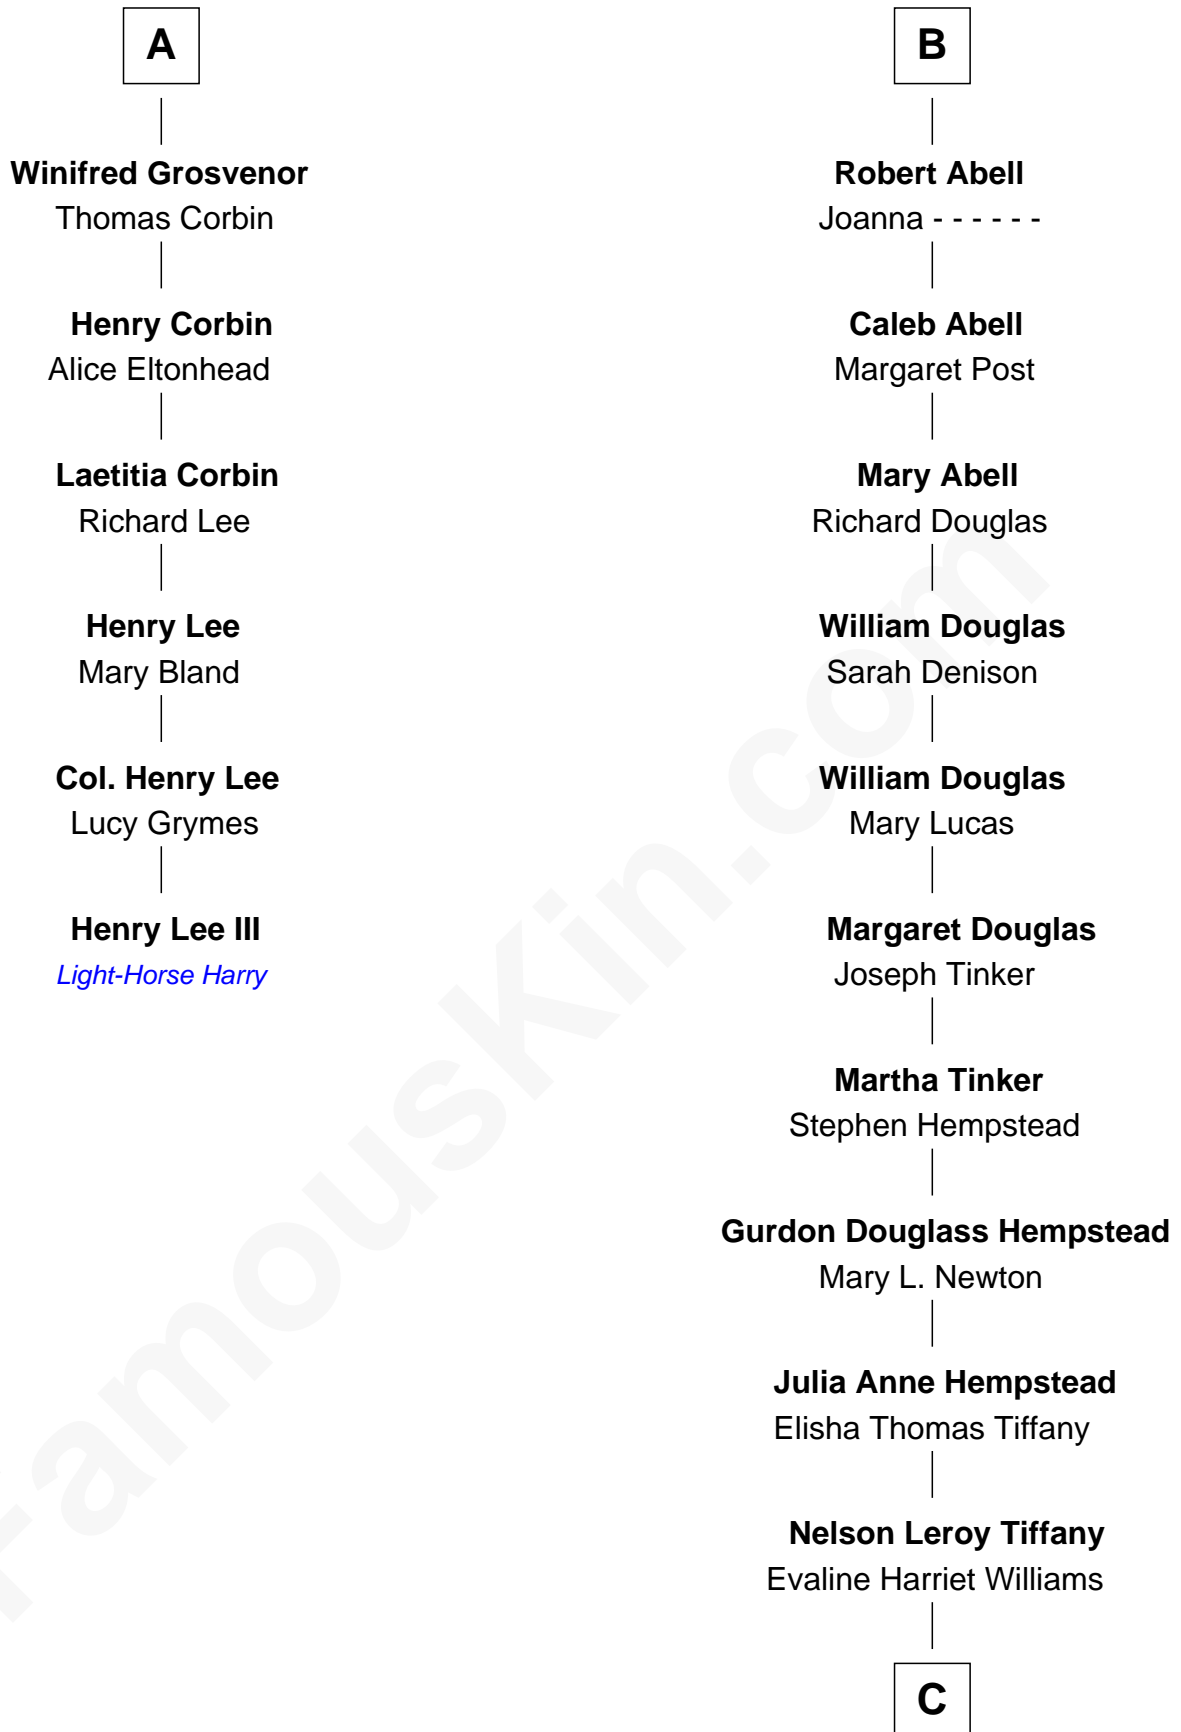

FamousKin.com Relationship Chart of

Henry Lee III

9th Governor of Virginia

12th cousin 7 times removed of

Richard Gere

Movie Actor

Sir Robert Corbet

Margaret - - - - -