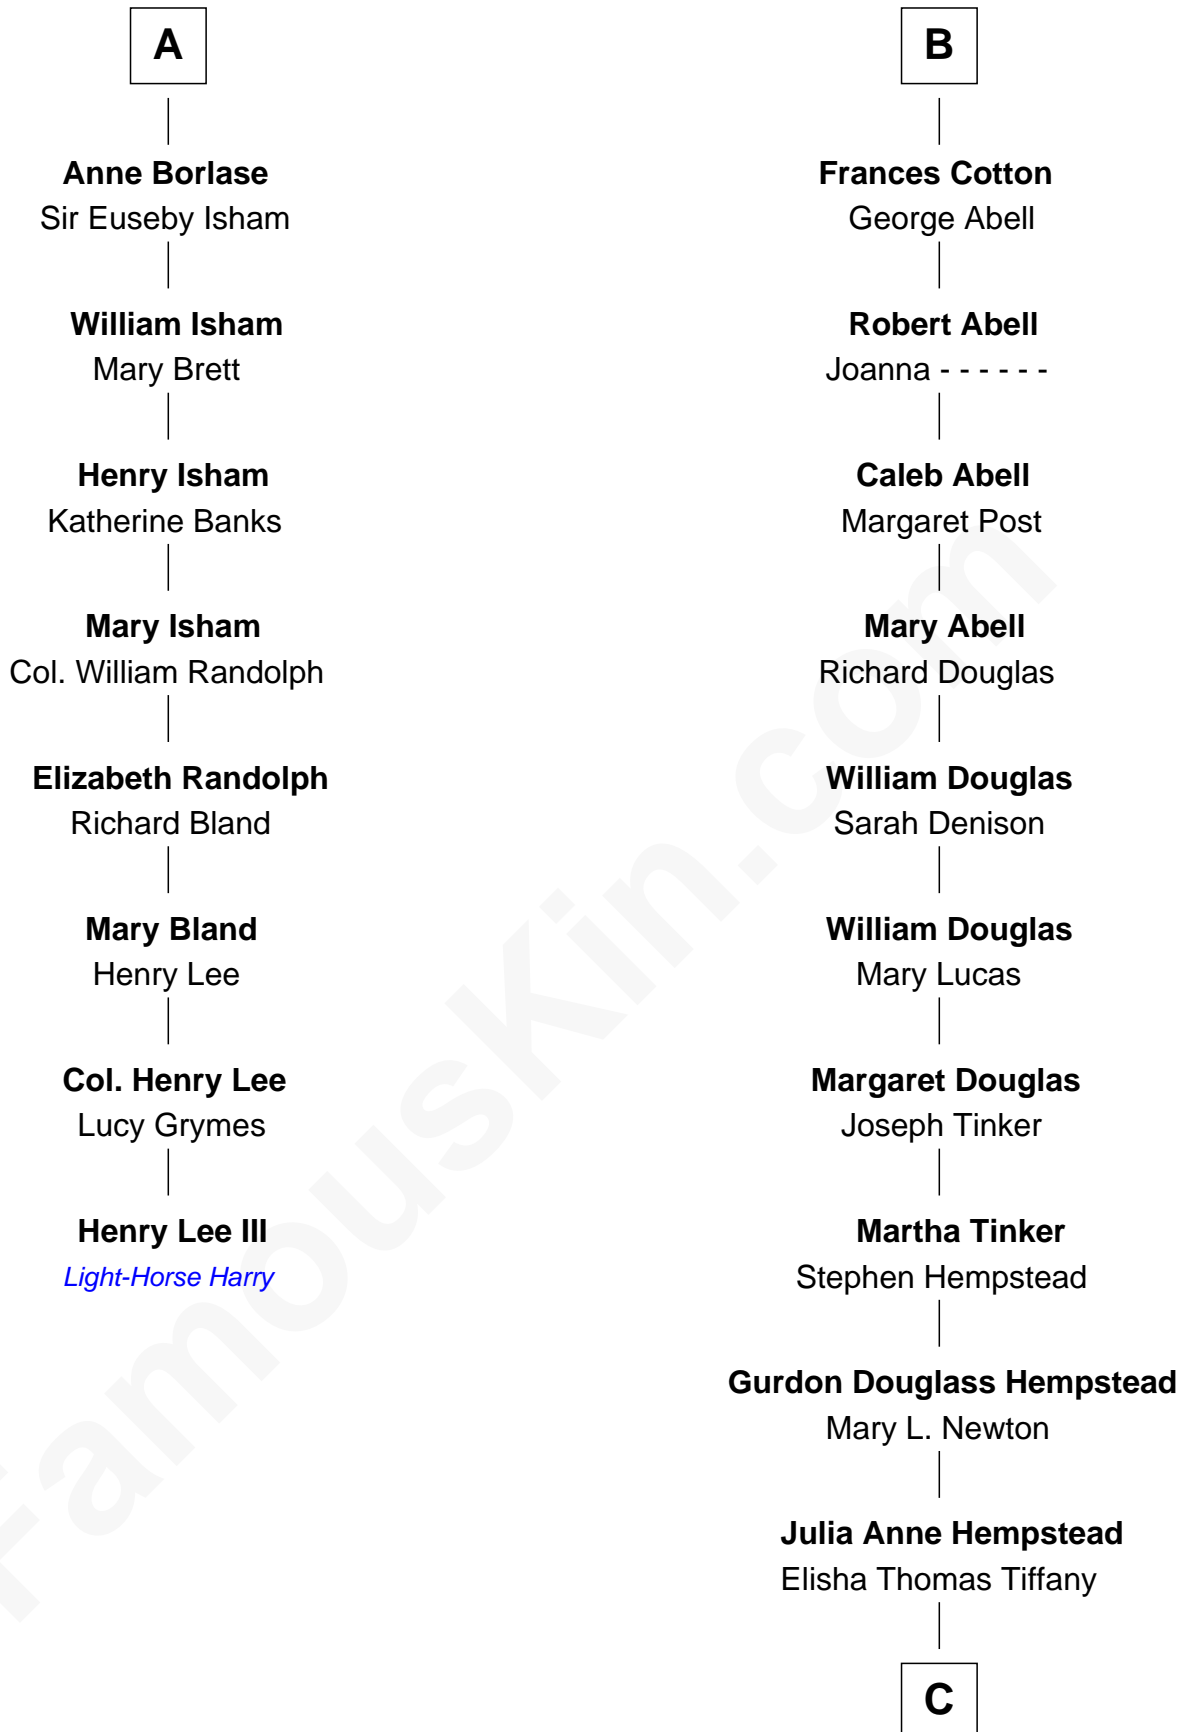

FamousKin.com Relationship Chart of

Henry Lee III

9th Governor of Virginia

14th cousin 6 times removed of

Richard Gere

Movie Actor

Sir Philip le Despencer

Elizabeth - - - - -

Sir Philip le Despencer

Elizabeth de Tibetot

Margery Despencer

Sir Roger Wentworth

Margaret Wentworth

Sir William Hopton

Margaret Hopton

Sir Philip Booth

John Cotton

Sir George Cotton

Mary Onley

Richard Cotton

Mary Mainwaring

B

C

Nelson Leroy Tiffany