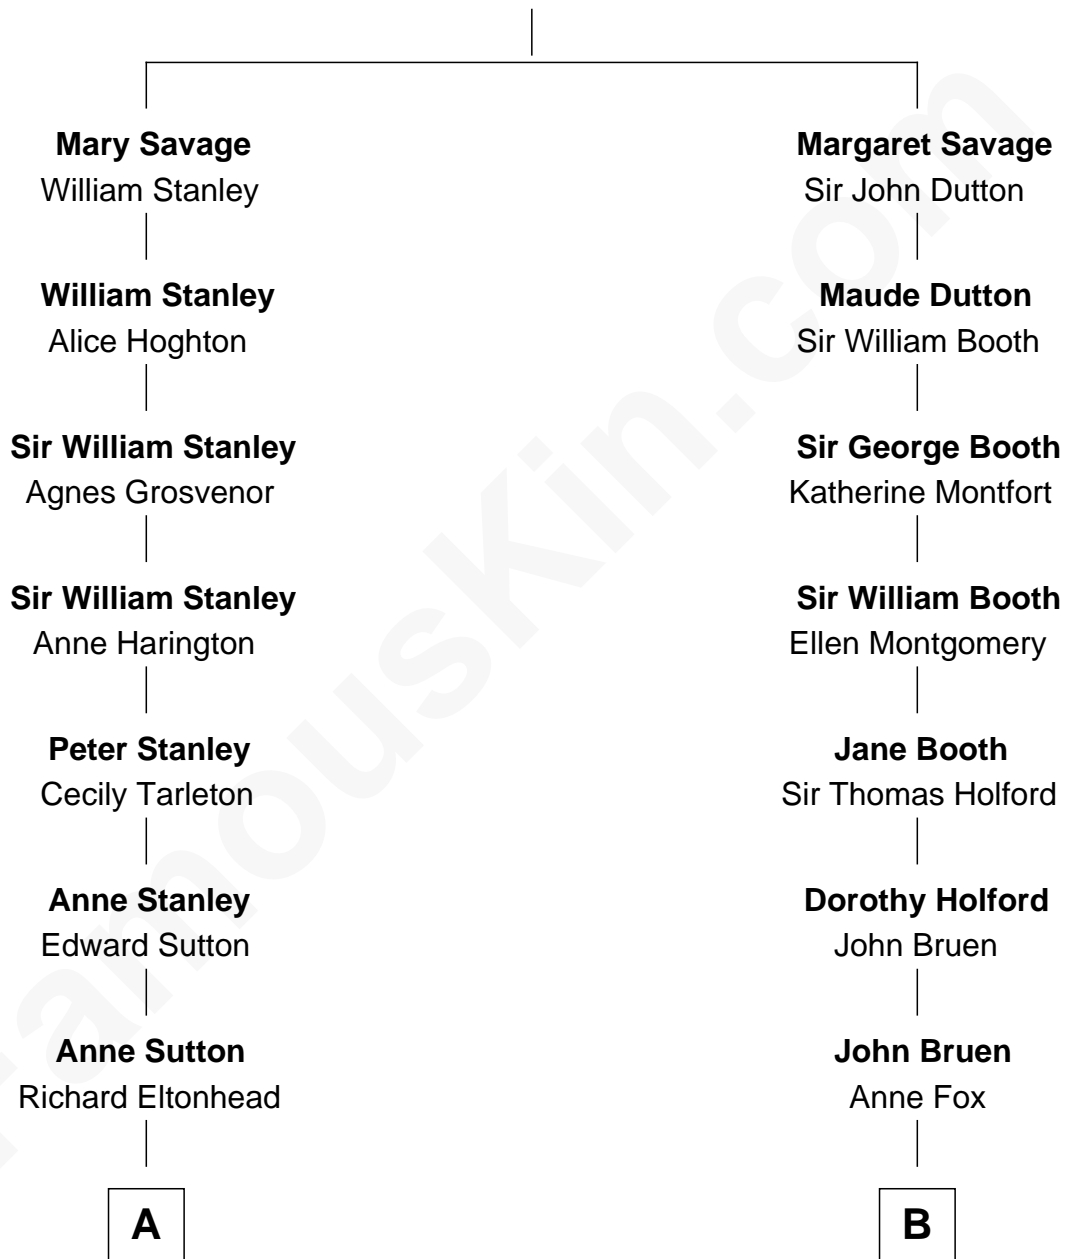

FamousKin.com Relationship Chart of

Henry Lee III

9th Governor of Virginia

11th cousin 9 times removed of

Ben Affleck

Movie Actor

Sir John Savage
Maud de Swinnerton

C

Myron Hopkins Strong Affleck

Frances L. Perkins

Myron Hopkins Strong Affleck

Nancy Louise Byers

Timothy Byers Affleck

Christopher Anne Boldt

Ben Affleck

Movie Actor