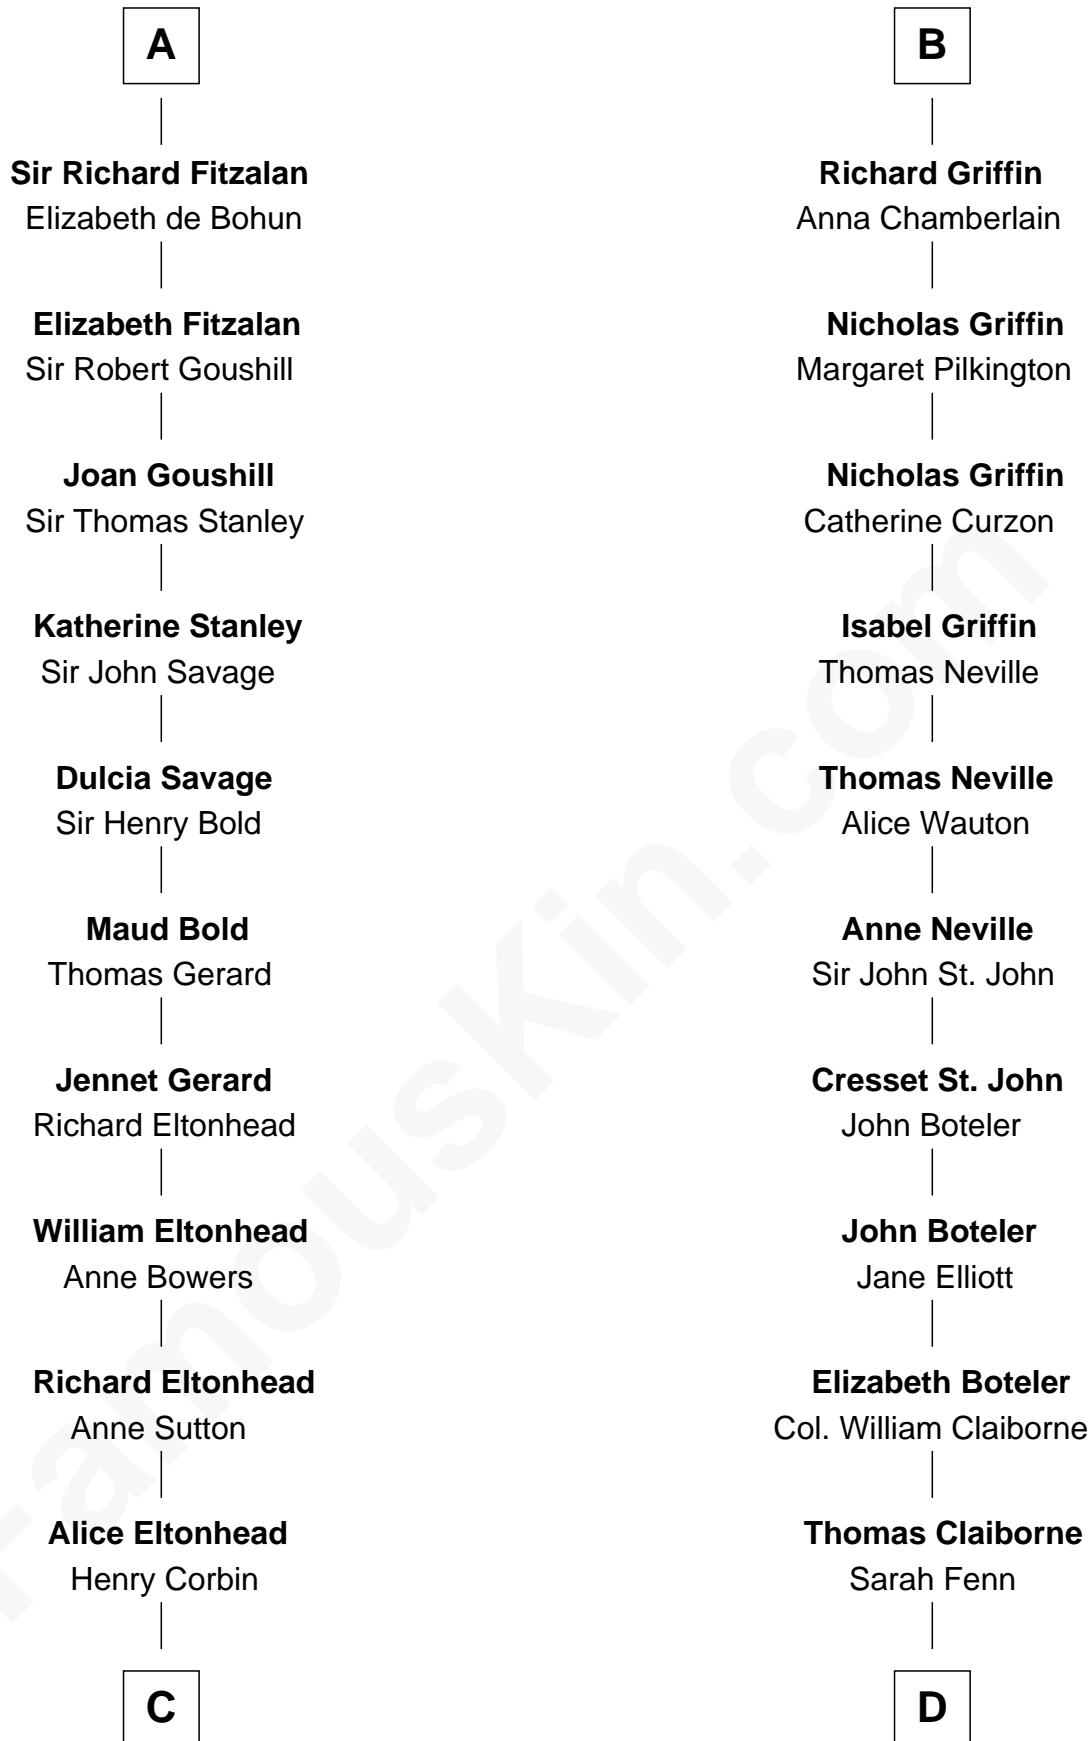

# FamousKin.com Relationship Chart of

**Henry Lee III**

*9th Governor of Virginia*

20th cousin of

**William C. C. Claiborne**

*1st Governor of Louisiana*

**Roger Bigod**  
Juliana de Vere

**C**

**Laetitia Corbin**

Richard Lee

**Henry Lee**

Mary Bland

**Col. Henry Lee**

Lucy Grymes

**Henry Lee III**

*Light-Horse Harry*