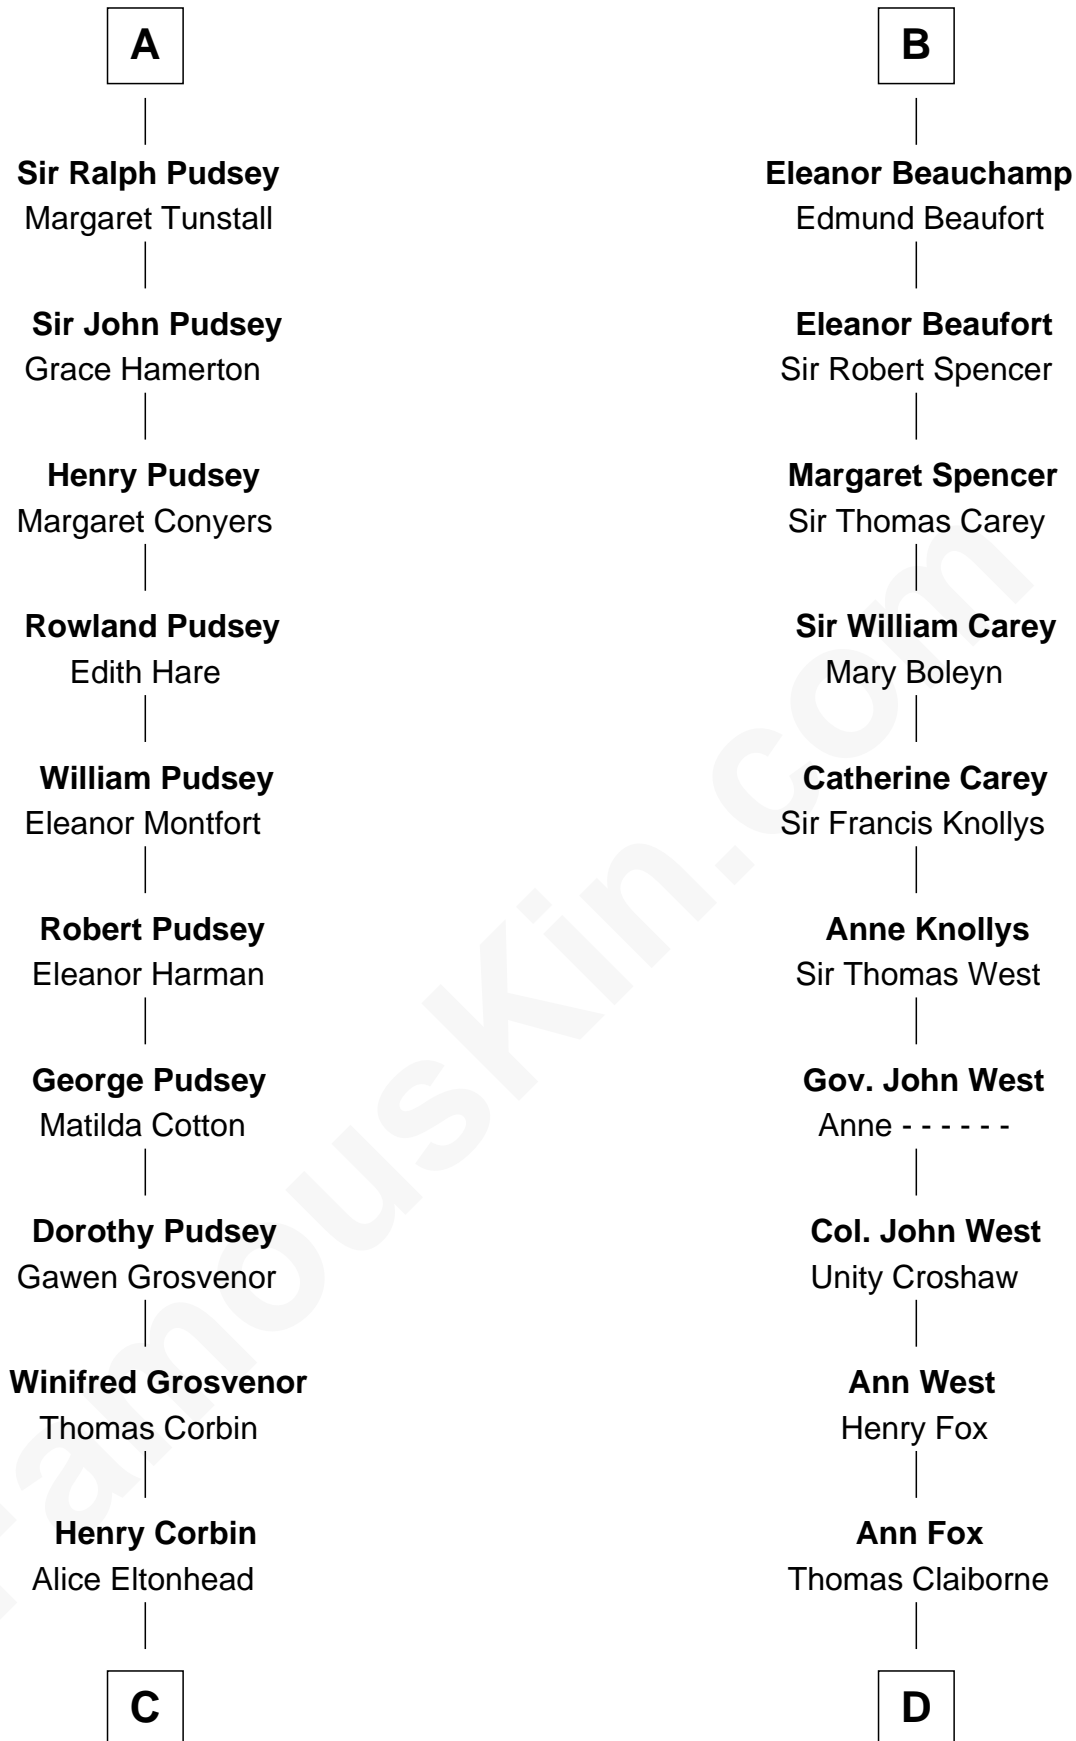

FamousKin.com Relationship Chart of

Henry Lee III

9th Governor of Virginia

19th cousin 1 time removed of

William C. C. Claiborne

1st Governor of Louisiana

C

Laetitia Corbin

Richard Lee

Henry Lee

Mary Bland

Col. Henry Lee

Lucy Grymes

Henry Lee III

Light-Horse Harry

D

Nathaniel Claiborne

Jane Cole

William Claiborne

Mary Leigh

William C. C. Claiborne

1st Governor of Louisiana

FamousKin.com