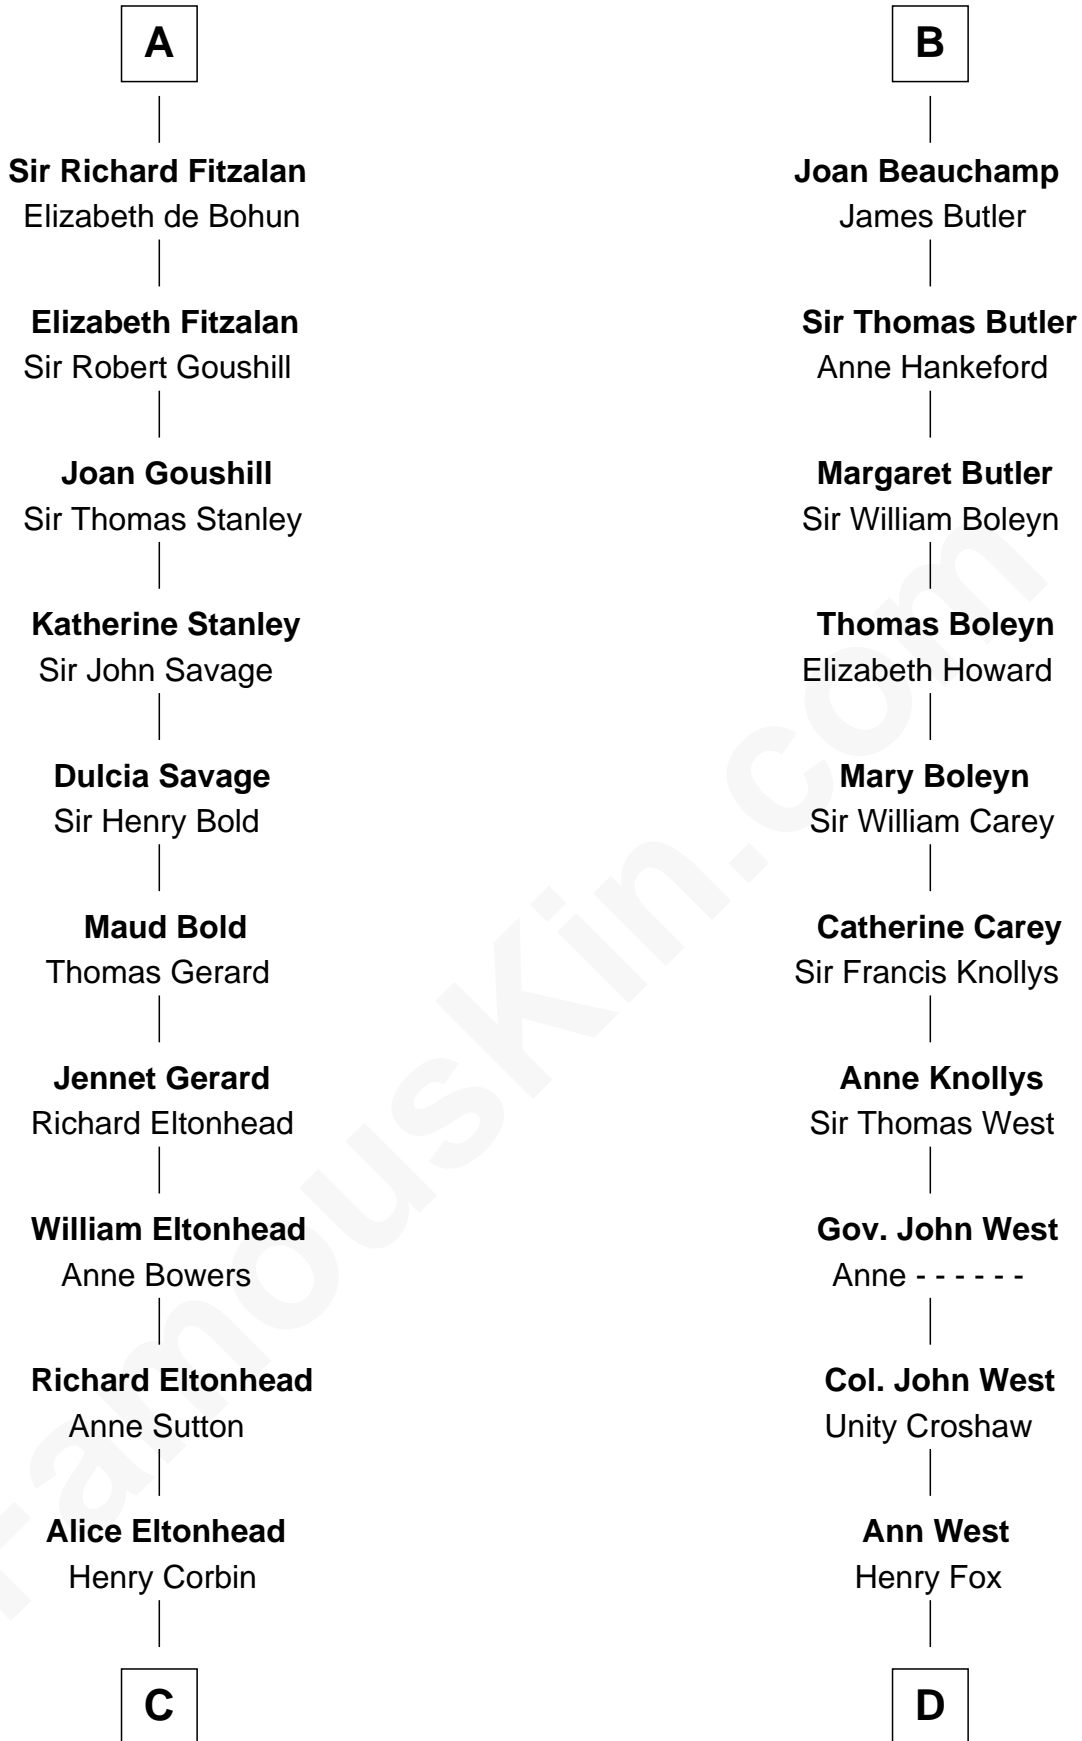

FamousKin.com Relationship Chart of

Henry Lee III

9th Governor of Virginia

20th cousin of

William C. C. Claiborne

1st Governor of Louisiana

Richard Fitzgilbert de Clare

Adeliza de Meschines