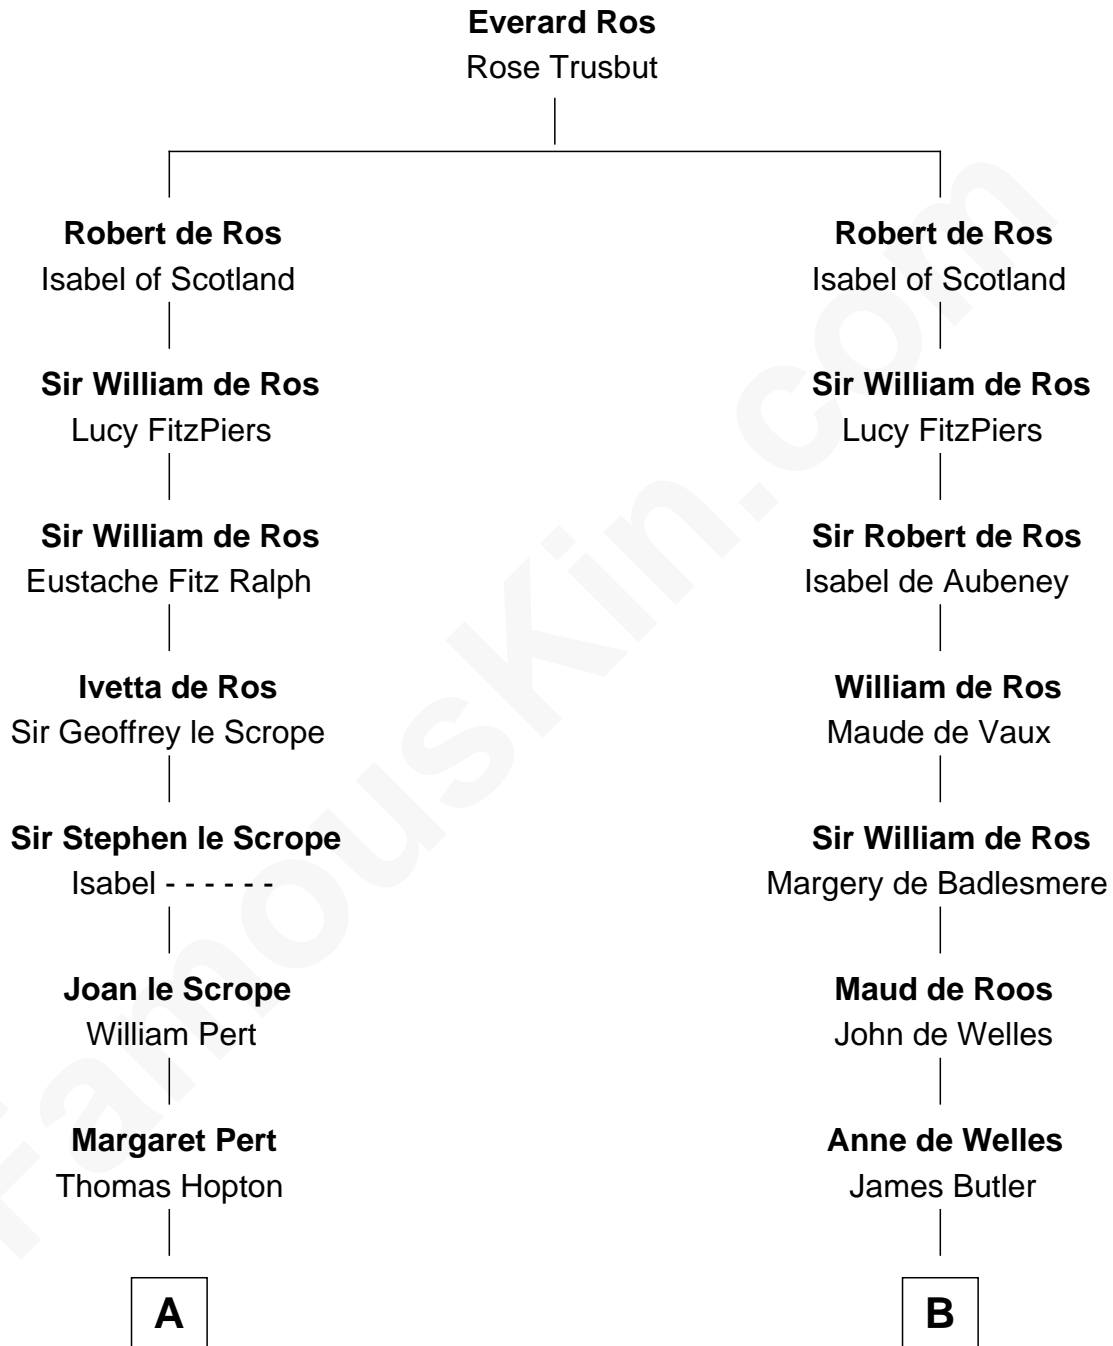

# FamousKin.com Relationship Chart of

**Henry Lee III**

*9th Governor of Virginia*

20th cousin of

**William C. C. Claiborne**

*1st Governor of Louisiana*

**C**

**Elizabeth Randolph**

Richard Bland

**Mary Bland**

Henry Lee

**Col. Henry Lee**

Lucy Grymes

**Henry Lee III**

*Light-Horse Harry*

**D**