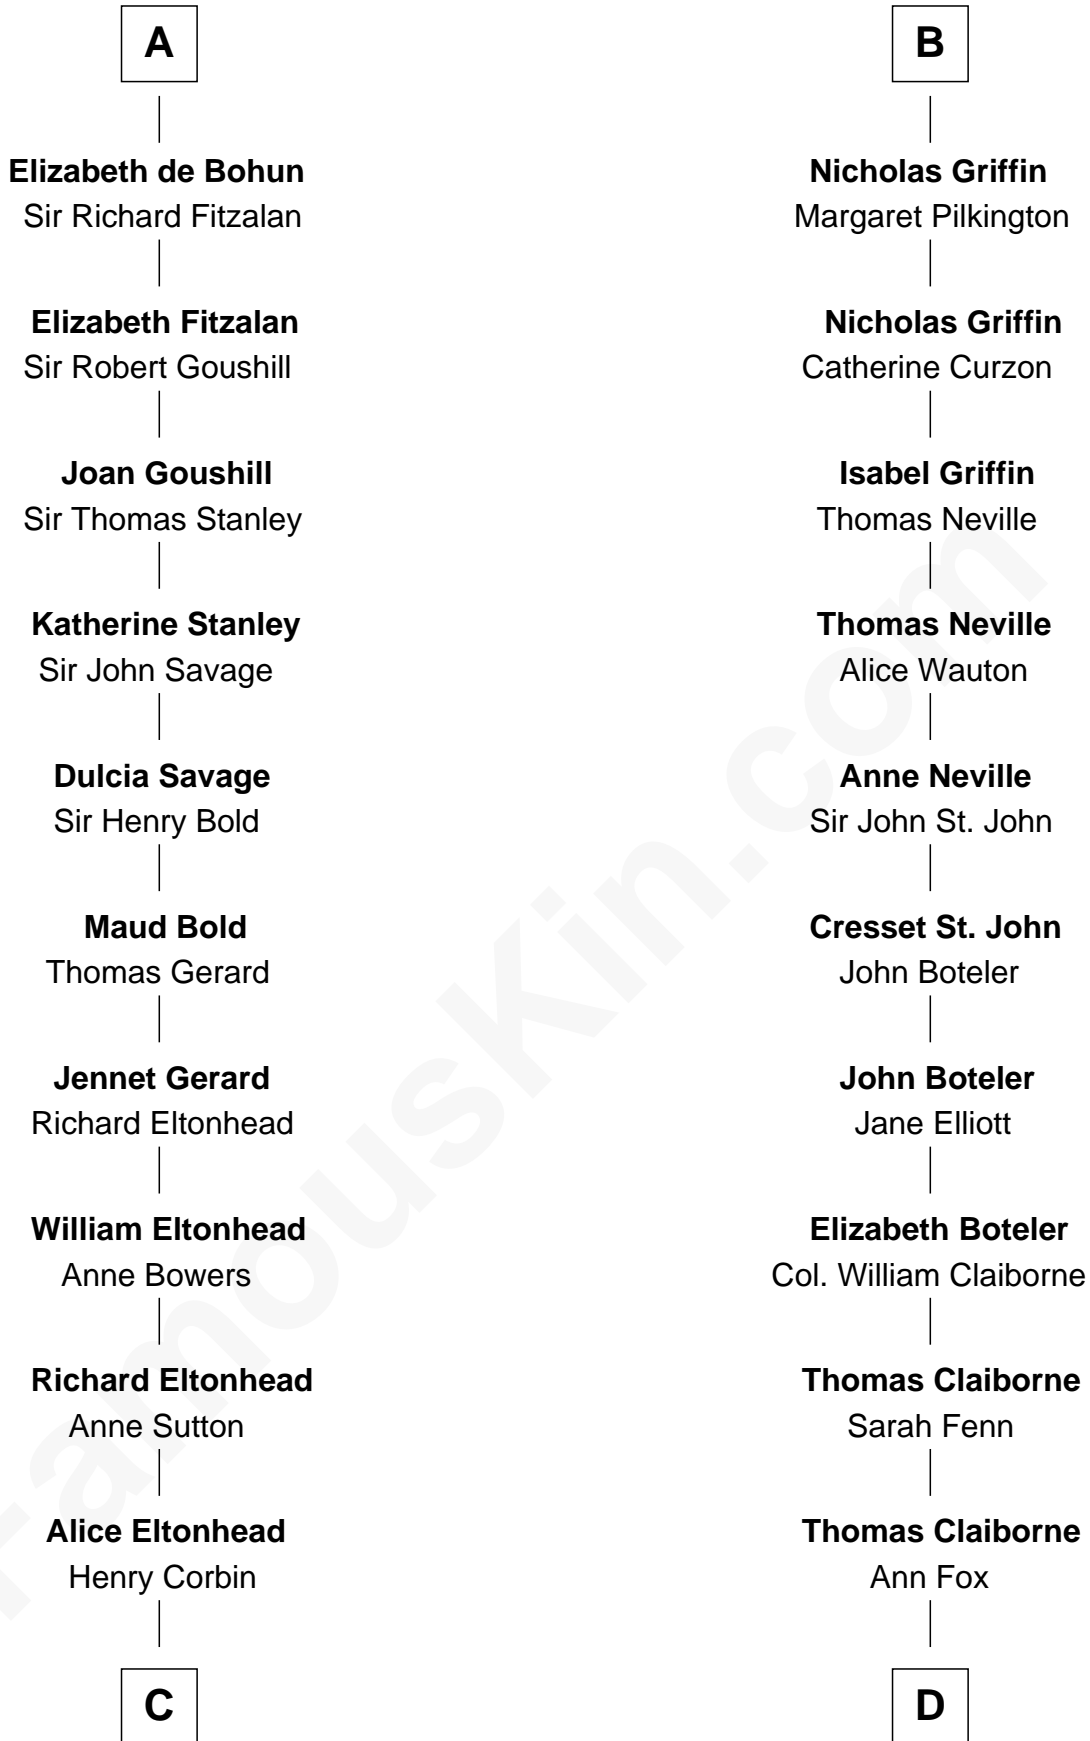

FamousKin.com

Relationship Chart of

Henry Lee III

9th Governor of Virginia

19th cousin 1 time removed of

William C. C. Claiborne

1st Governor of Louisiana

Henry of Huntingdon

Ada de Warenne

Margaret of Scotland

Humphrey IV de Bohun

Henry de Bohun

Maud de Mandeville

Sir Humphrey de Bohun

Maud of Eu

Sir Humphrey de Bohun

Eleanor de Braiose

Humphrey de Bohun

Maud de Fiennes

Humphrey de Bohun

Elizabeth Plantagenet

Sir William de Bohun

Elizabeth de Badlesmere

A

Sir Warin le Latimer

Catherine de la Warre

Elizabeth le Latimer

Sir Thomas Griffin

Richard Griffin

Anna Chamberlain

B

FamousKin.com