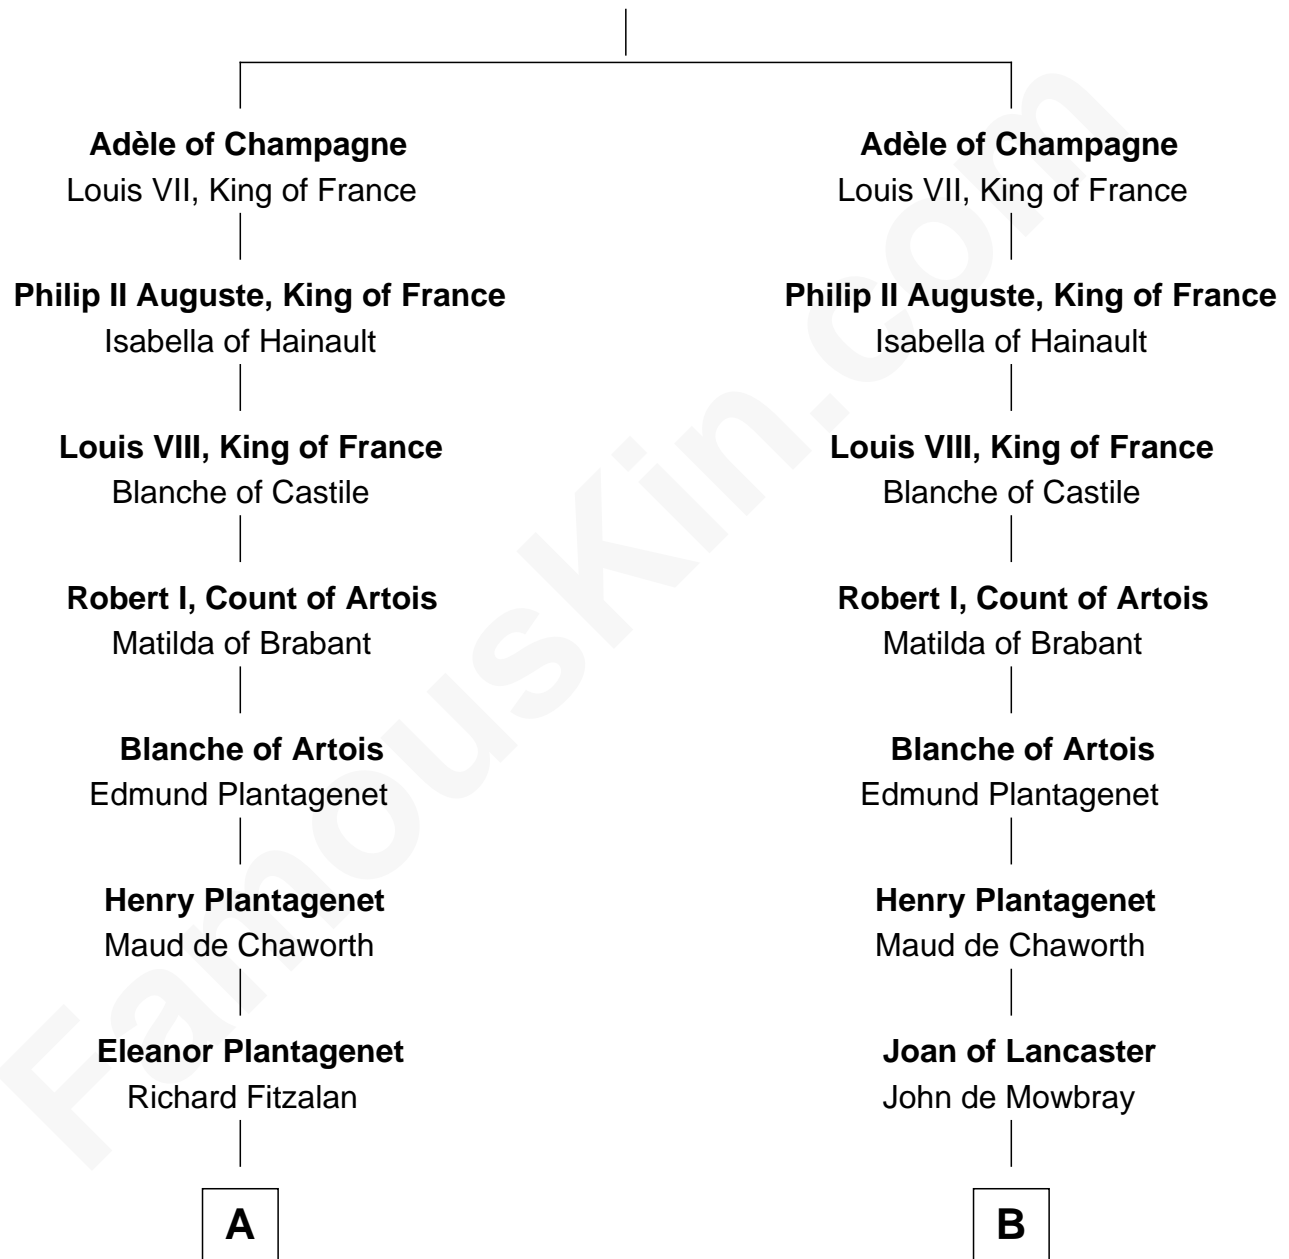

FamousKin.com

Relationship Chart of

Henry Lee III

9th Governor of Virginia

20th cousin 1 time removed of

William C. C. Claiborne

1st Governor of Louisiana

Theobald II of Champagne

Matilda of Carinthia

C

Laetitia Corbin

Richard Lee

Henry Lee

Mary Bland

Col. Henry Lee

Lucy Grymes

Henry Lee III

Light-Horse Harry

D

Ann West

Henry Fox

Ann Fox

Thomas Claiborne

Nathaniel Claiborne