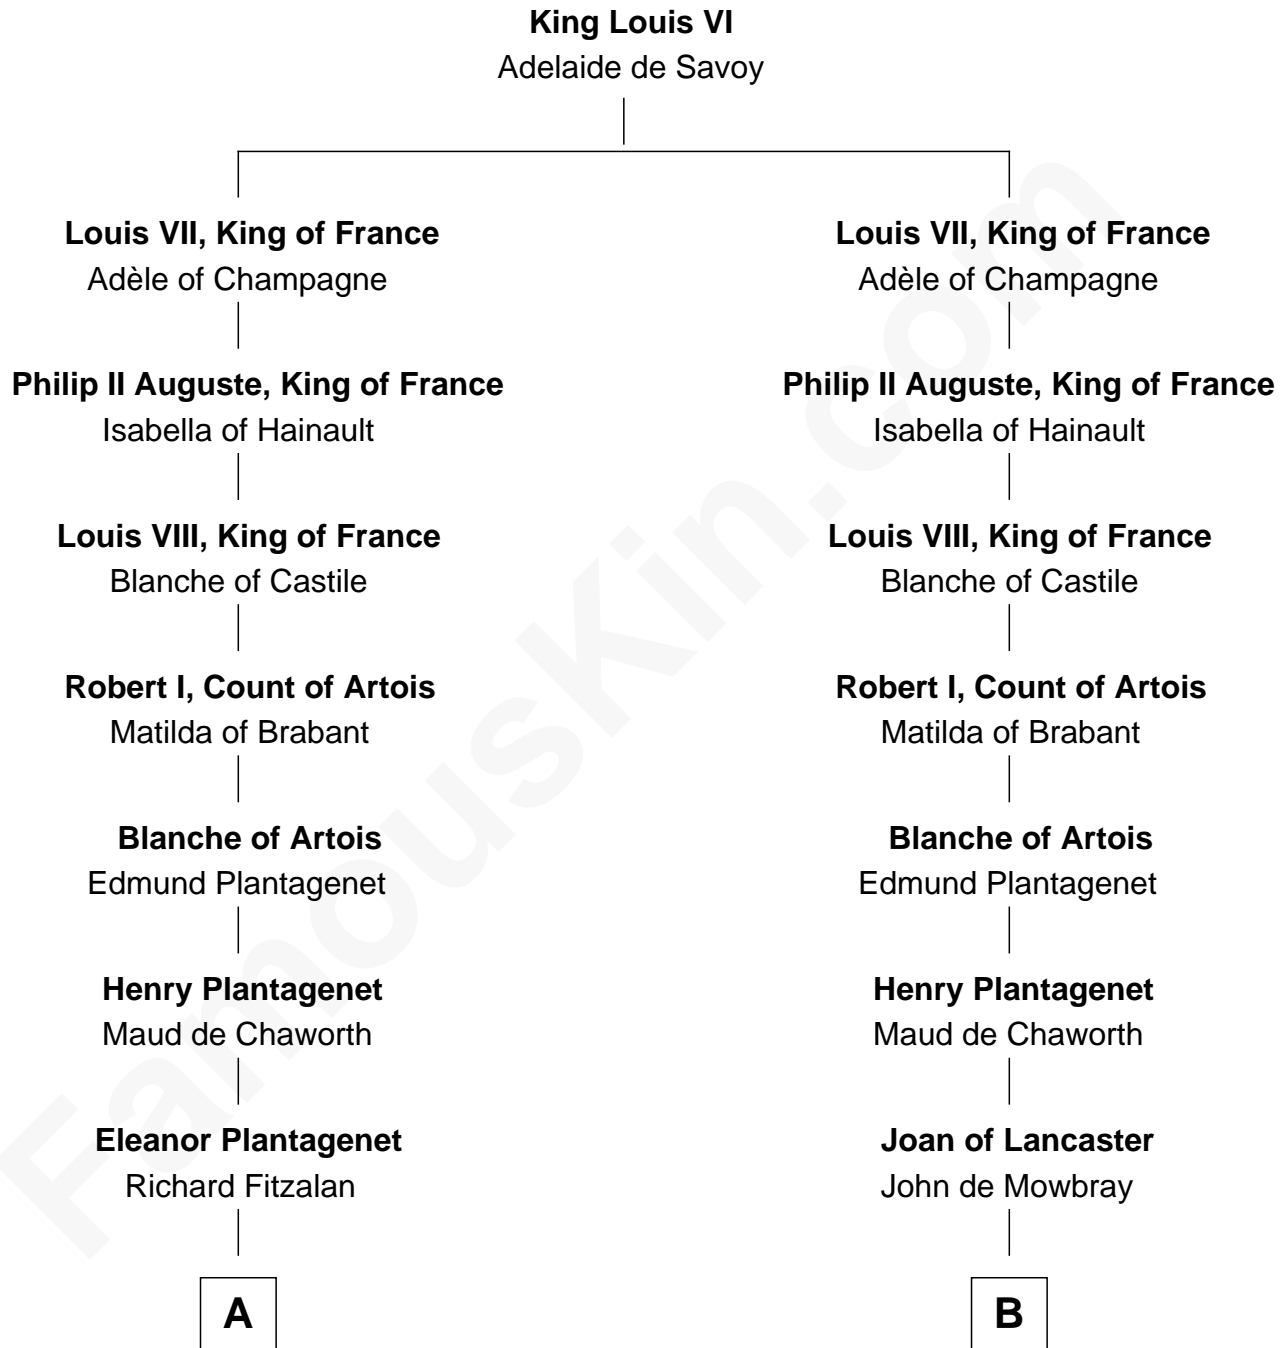

FamousKin.com

Relationship Chart of

Henry Lee III

9th Governor of Virginia

20th cousin 1 time removed of

William C. C. Claiborne

1st Governor of Louisiana

C

Laetitia Corbin

Richard Lee

Henry Lee

Mary Bland

Col. Henry Lee

Lucy Grymes

Henry Lee III

Light-Horse Harry