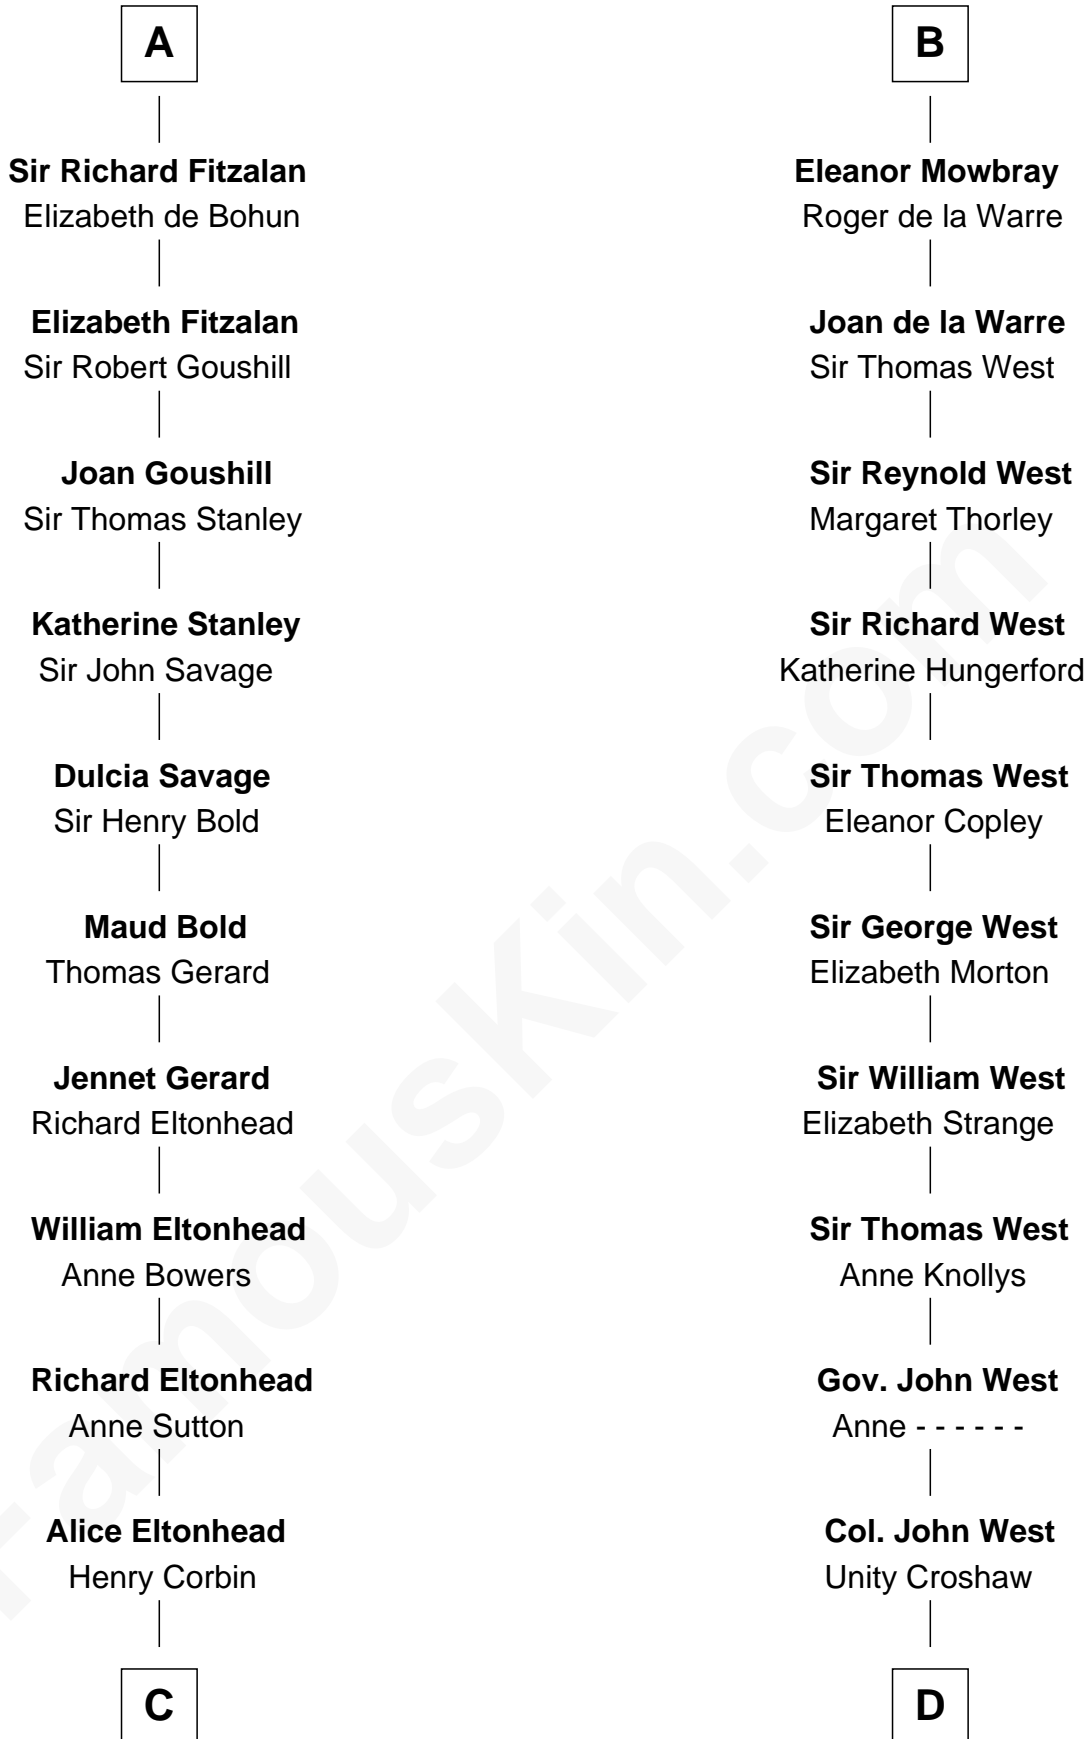

FamousKin.com

Relationship Chart of

Henry Lee III

9th Governor of Virginia

20th cousin 1 time removed of

William C. C. Claiborne

1st Governor of Louisiana

C

Laetitia Corbin

Richard Lee

Henry Lee

Mary Bland

Col. Henry Lee

Lucy Grymes

Henry Lee III

Light-Horse Harry