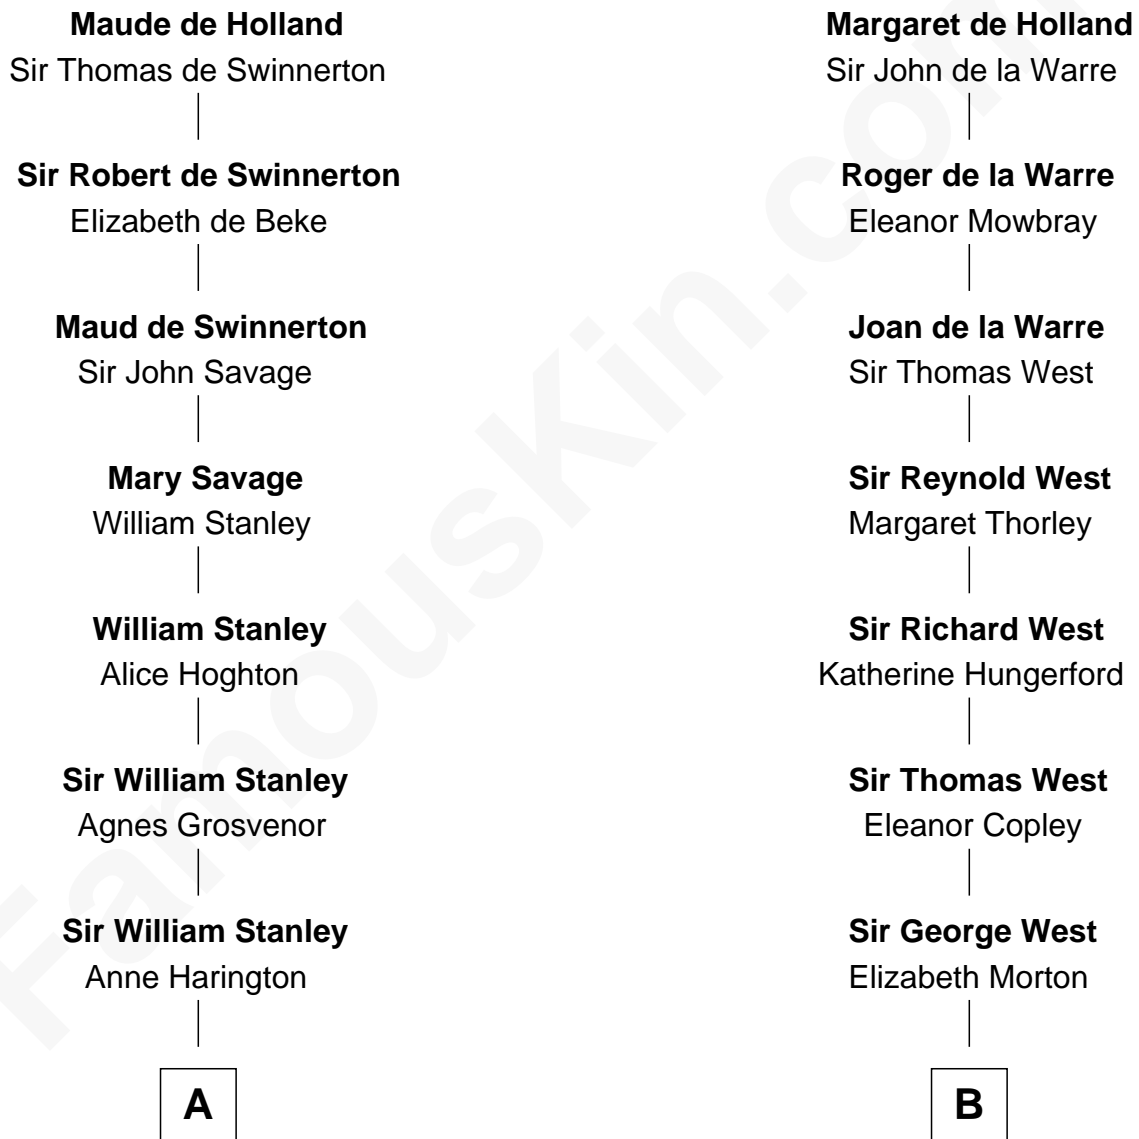

## Relationship Chart of

### Henry Lee III

9th Governor of Virginia

14th cousin 1 time removed of

**William C. C. Claiborne**

1st Governor of Louisiana

**Sir Robert de Holland**

Maude la Zouche

**A**

**Peter Stanley**  
Cecily Tarleton

**Anne Stanley**  
Edward Sutton

**Anne Sutton**  
Richard Eltonhead

**Alice Eltonhead**  
Henry Corbin

**Laetitia Corbin**  
Richard Lee

**Henry Lee**  
Mary Bland

**Col. Henry Lee**  
Lucy Grymes

**Henry Lee III**  
*Light-Horse Harry*

**B**

**Sir William West**  
Elizabeth Strange

**Sir Thomas West**  
Anne Knollys

**Gov. John West**  
Anne - - - - -

**Col. John West**  
Unity Croshaw

**Ann West**  
Henry Fox