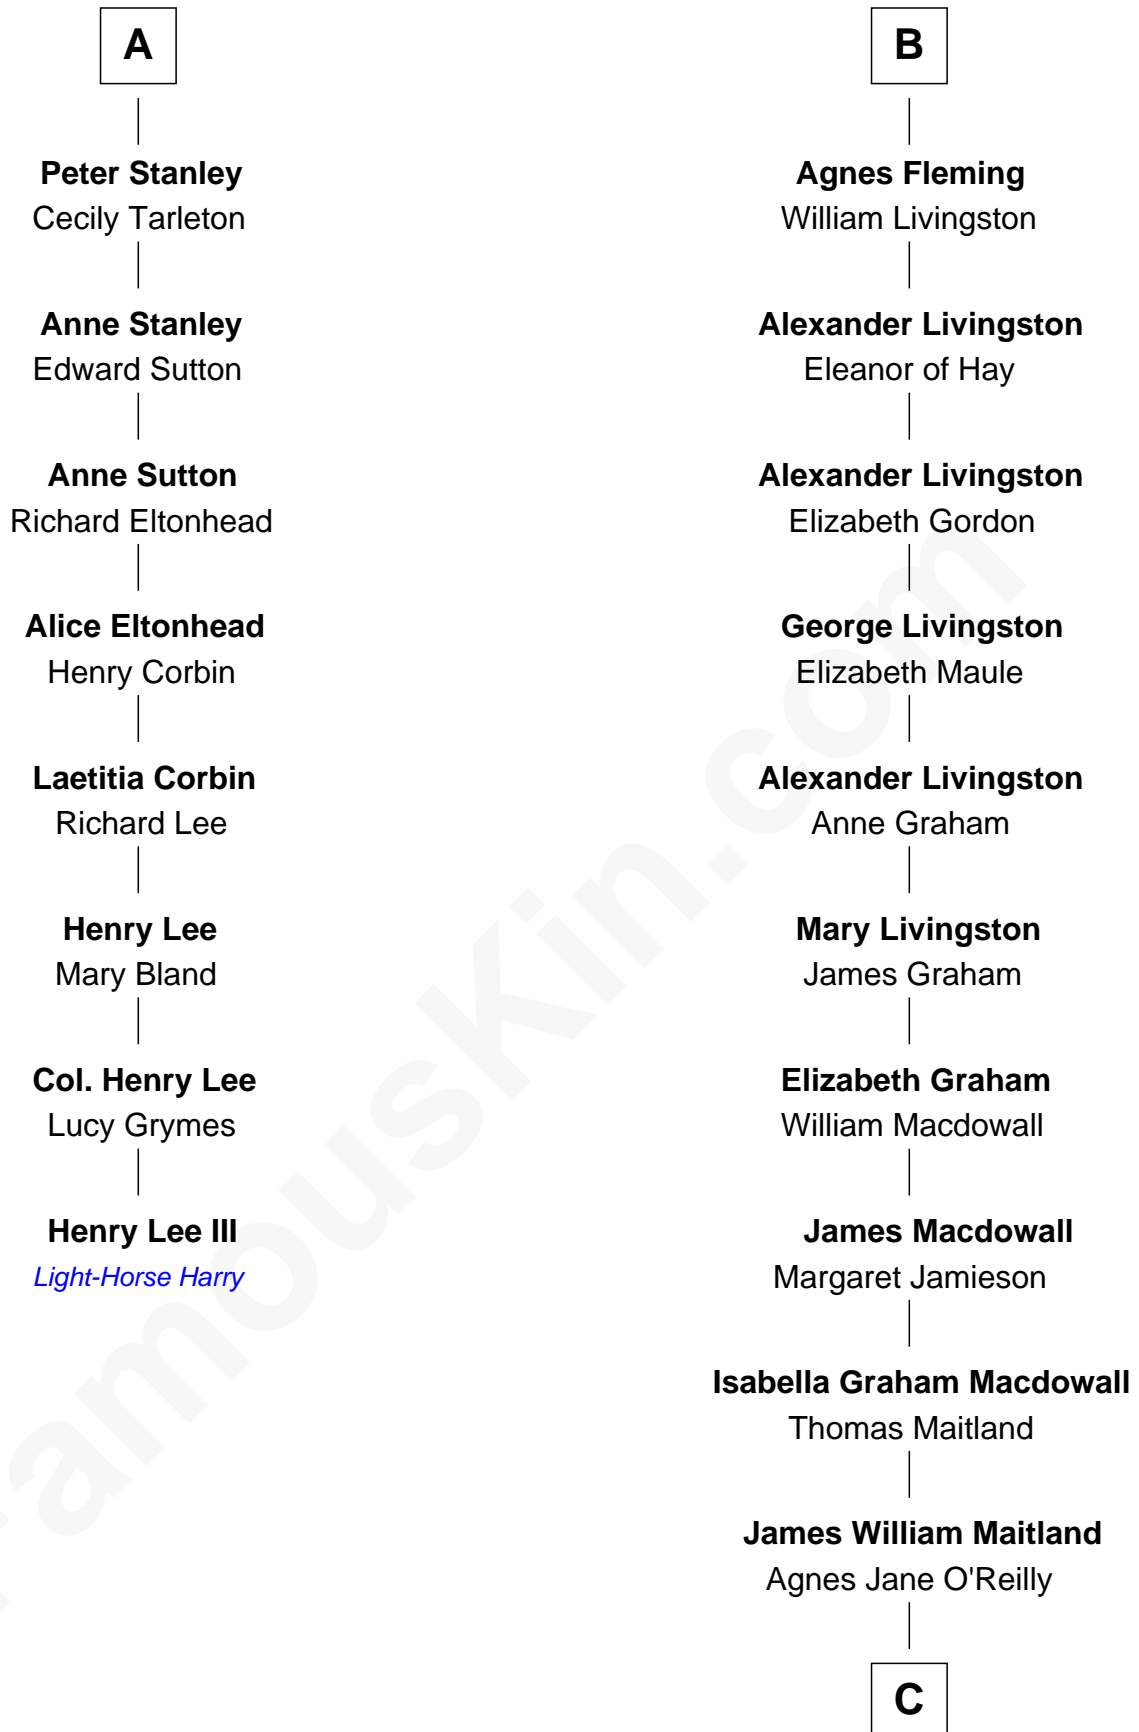

FamousKin.com Relationship Chart of

Henry Lee III

9th Governor of Virginia

14th cousin 6 times removed of

Howard Dean

79th Governor of Vermont

Sir Robert de Holland

Maude la Zouche

Maude de Holland
Sir Thomas de Swinnerton

Sir Robert de Swinnerton
Elizabeth de Beke

Maud de Swinnerton
Sir John Savage

Mary Savage
William Stanley

William Stanley
Alice Hoghton

Sir William Stanley
Agnes Grosvenor

Sir William Stanley
Anne Harington

A

Thomas Holand
Joan Plantagenet

Sir Thomas de Holand
Alice Fitzalan

Margaret de Holand
Sir John Beaufort

Joan Beaufort
Sir James Stewart

Sir James Stewart
Margaret - - - - -

Agnes Stewart
James IV, King of Scotland

Janet Stewart
Malcolm Fleming

B

C

Thomas A. Maitland
Helen Abby Van Voorhis

James William Maitland
Sylvia Wigglesworth

Andrea Belden Maitland
Howard Brush Dean

Howard Dean
79th Governor of Vermont