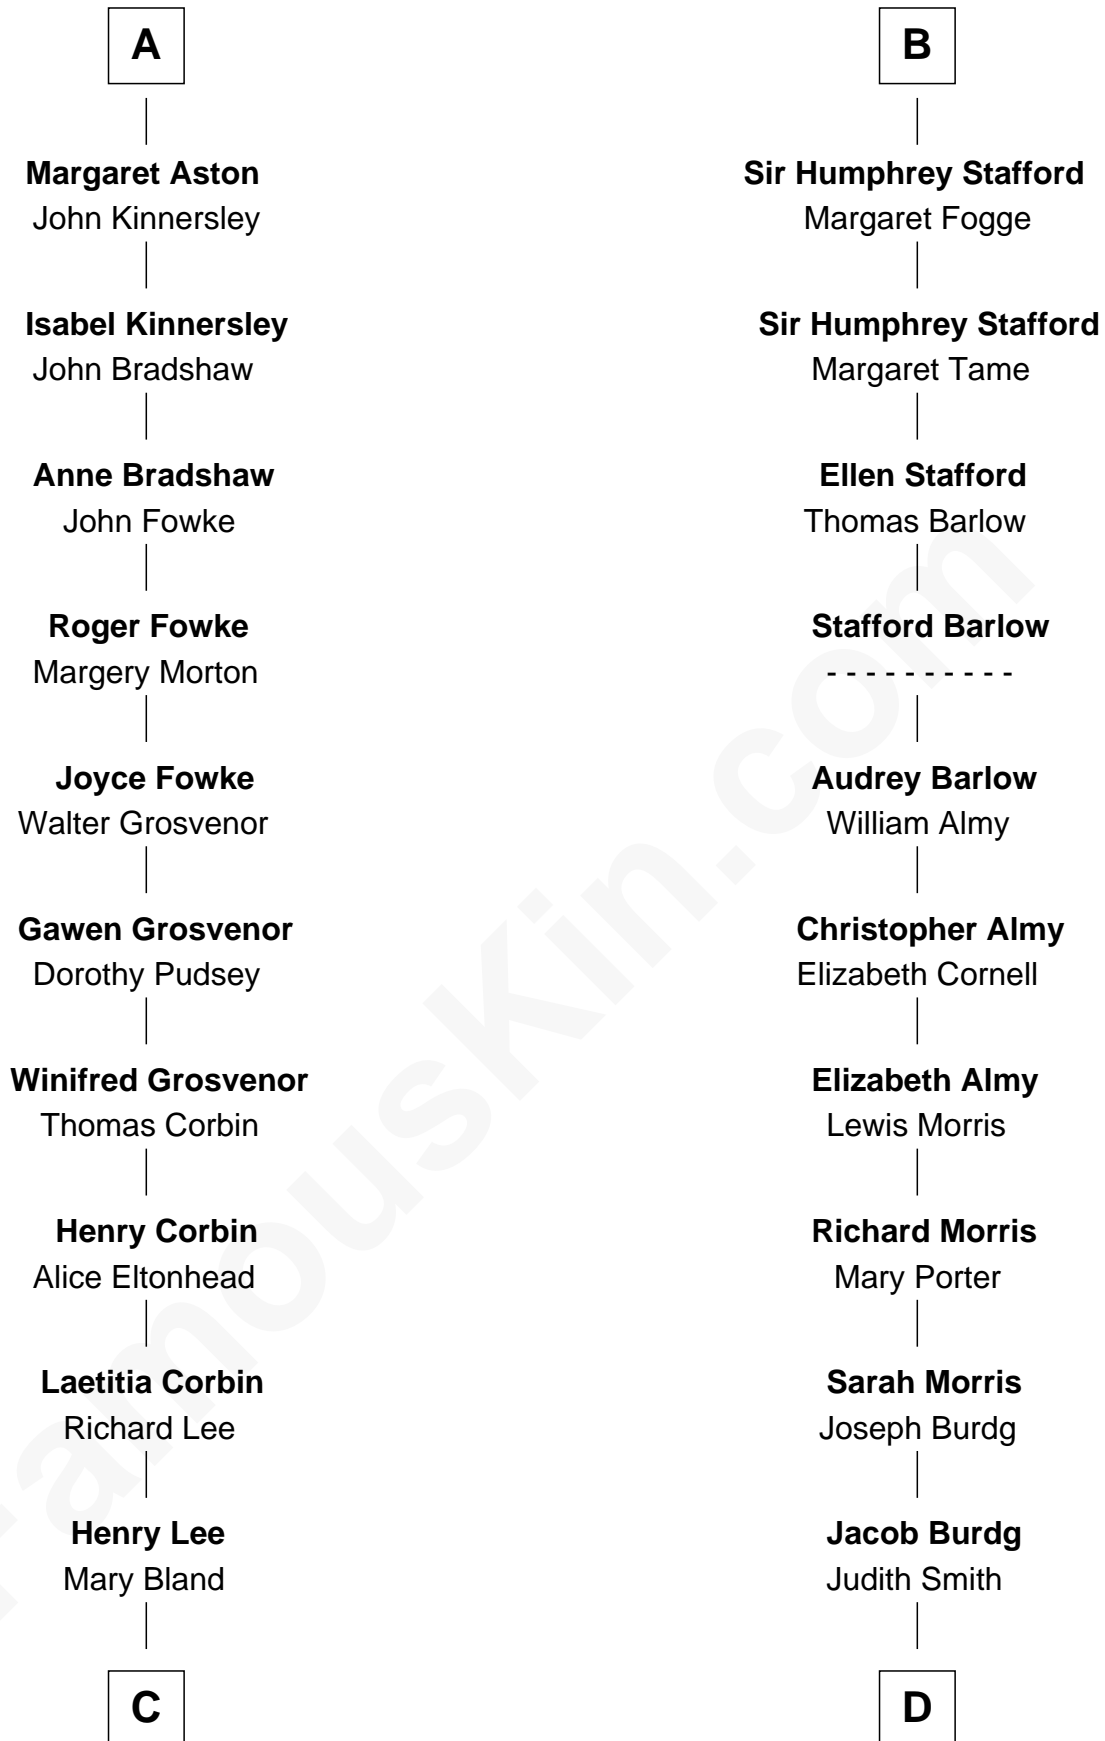

FamousKin.com Relationship Chart of

Henry Lee III

9th Governor of Virginia

18th cousin 3 times removed of

Richard Nixon

37th U.S. President

John de Botetourte

Maud FitzThomas

Oliver Burdg

Jane M. Hemingway

Almira Park Burdg

Franklin Milhous

Hannah Milhous

Francis Anthony Nixon

Richard Nixon

37th U.S. President