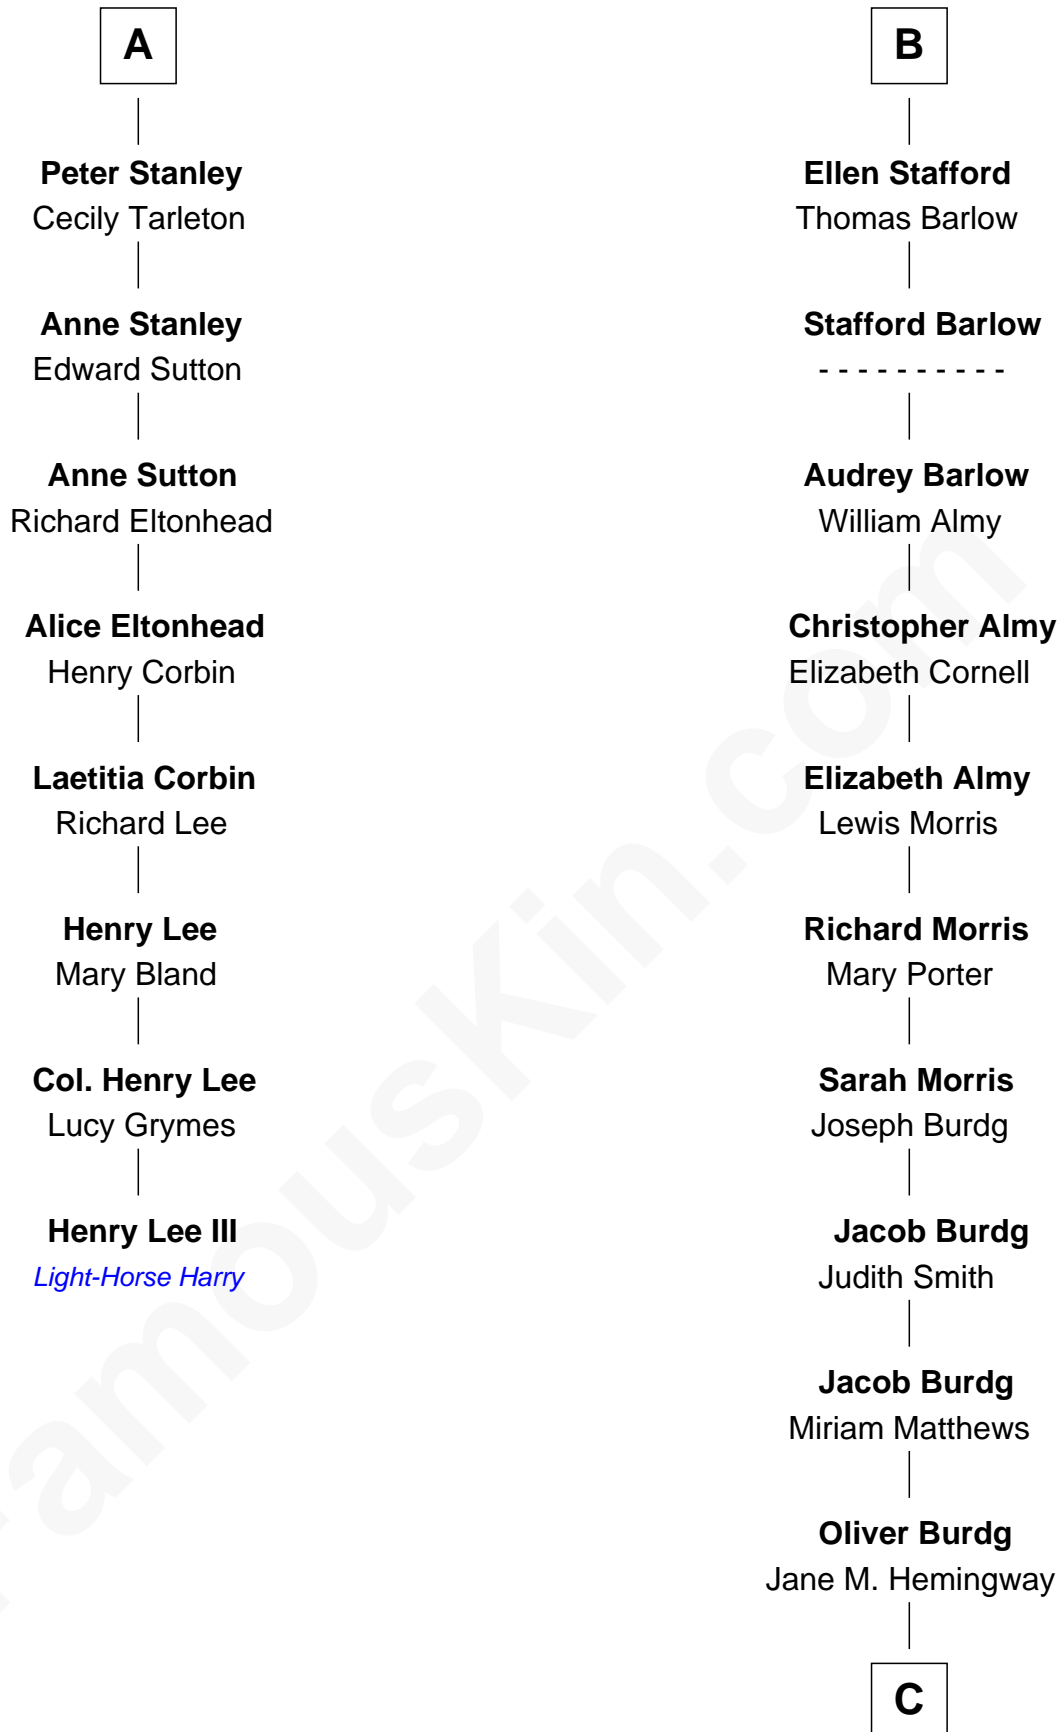

FamousKin.com Relationship Chart of

Henry Lee III

9th Governor of Virginia

14th cousin 5 times removed of

Richard Nixon

37th U.S. President

Ralph de Stafford
Katherine de Hastang

C

—
Almira Park Burdg

Franklin Milhous

—
Hannah Milhous

Francis Anthony Nixon

—
Richard Nixon

37th U.S. President

FamousKin.com