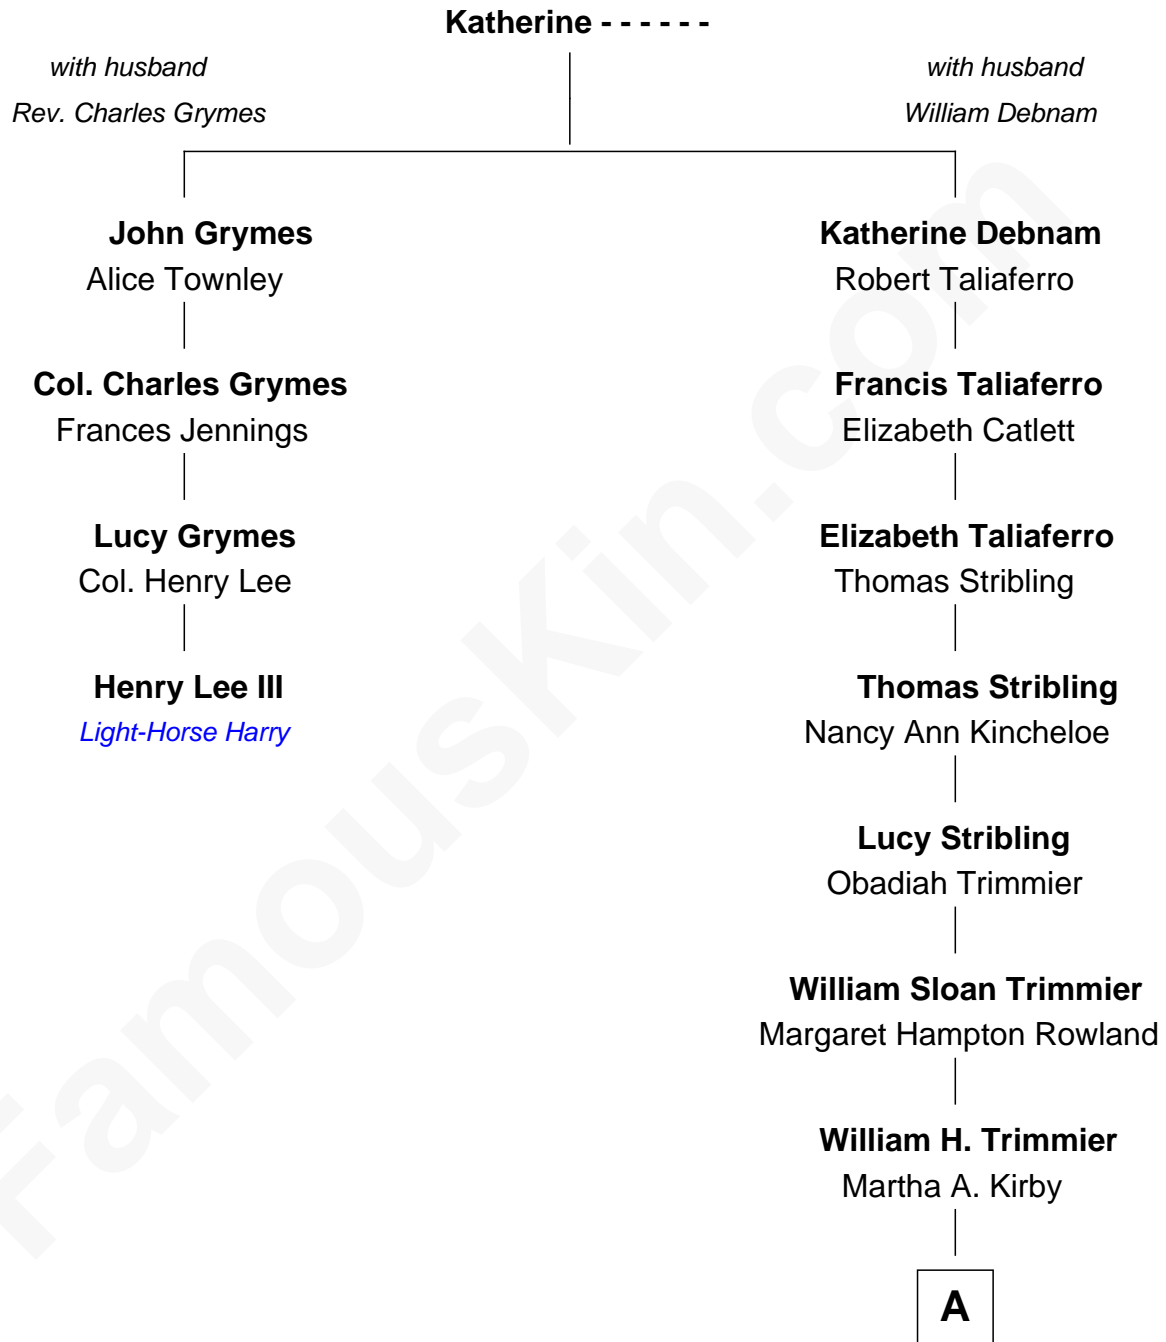

# FamousKin.com Relationship Chart of

**Henry Lee III**

*9th Governor of Virginia*

3rd cousin 7 times removed of

**Joanne Woodward**

*Movie Actress*

**A**

James W. Trimmier

Virginia P. Shelton

James Lloyd Trimmier

Eleanor Gasque Gignilliat

Elinor Gasque Trimmier

Wade Woodward

Joanne Woodward

*Movie Actress*

FamousKin.com