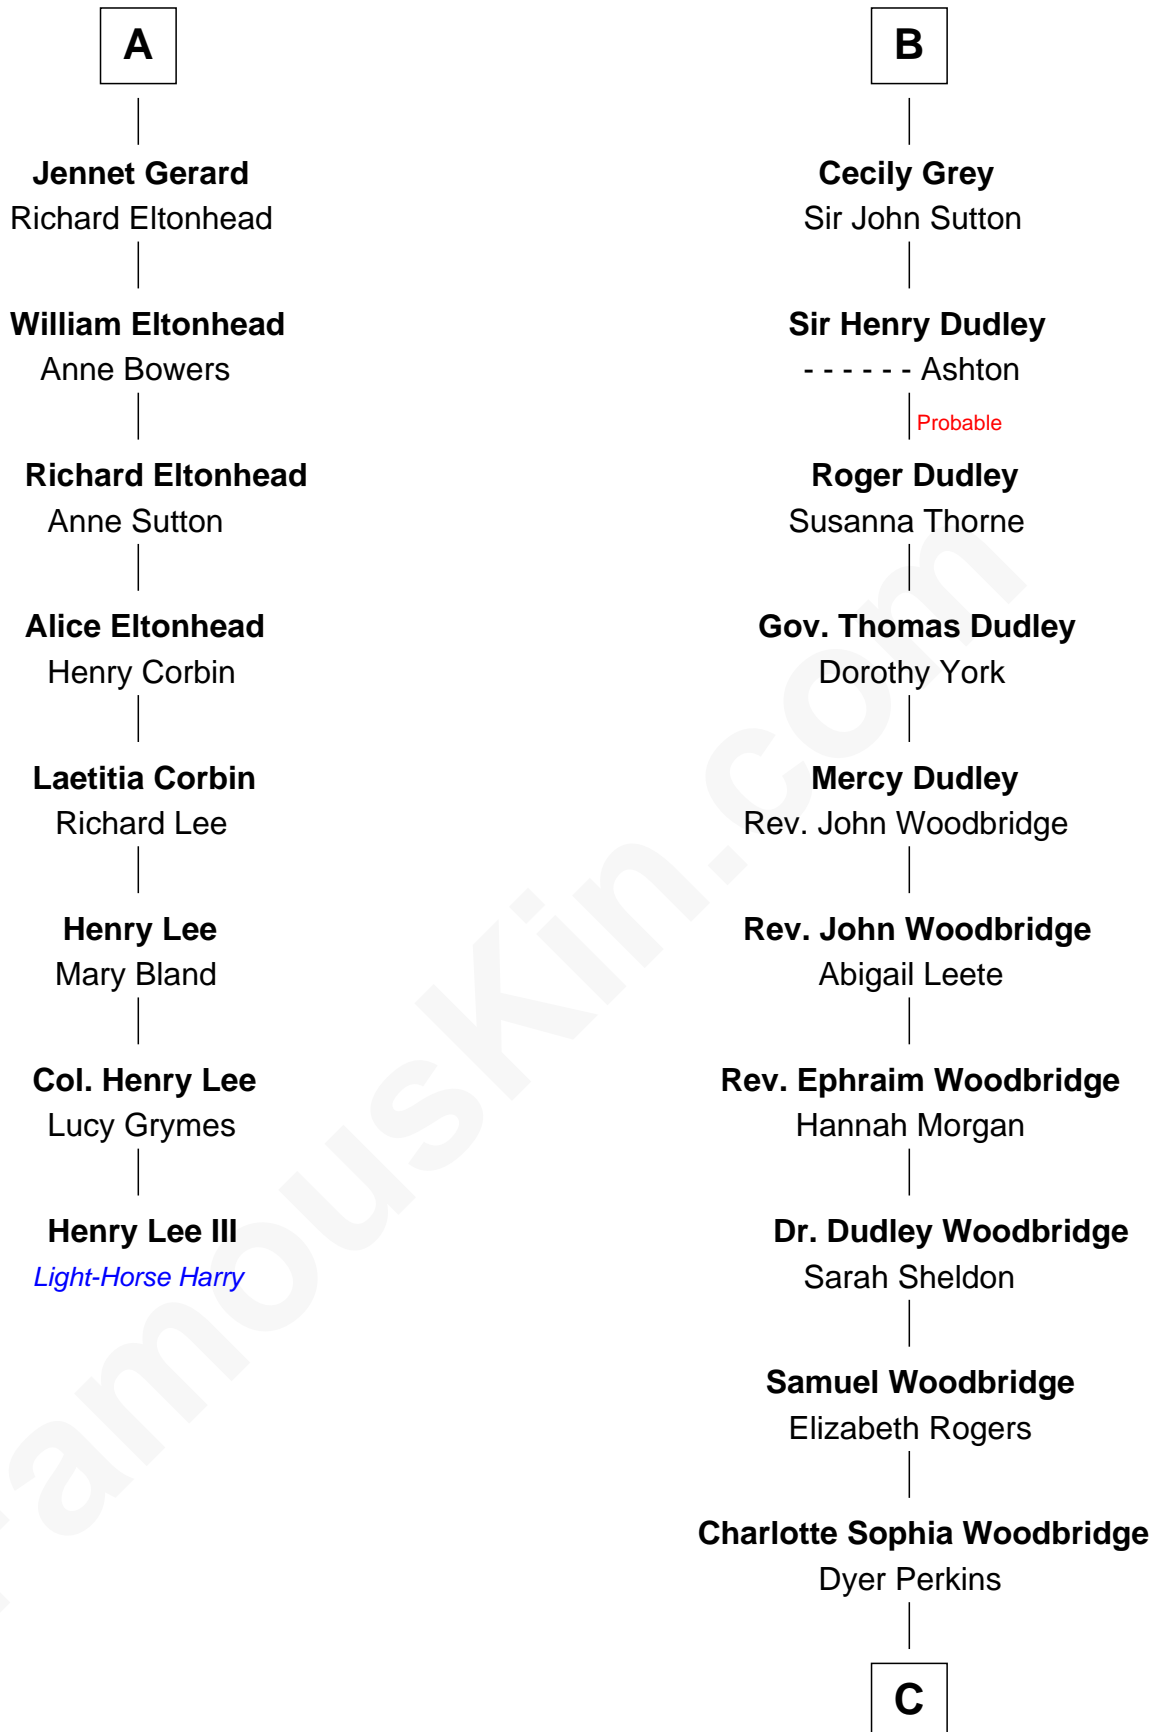

FamousKin.com Relationship Chart of

Henry Lee III

9th Governor of Virginia

14th cousin 6 times removed of

Humphrey Bogart

Movie Actor

Bartholomew de Badlesmere

Margaret de Clare

Katherine Stanley

Sir John Savage

Dulcia Savage

Sir Henry Bold

Maud Bold

Thomas Gerard

A

Margery de Badlesmere

Sir William de Ros

Thomas de Ros

Beatrice de Stafford

Margaret de Ros

Sir Reynold Grey

Margaret Grey

Sir William Bonville

William Bonville

Elizabeth Harington

William Bonville

Katherine Neville

Cecily Bonville

Thomas Grey

B

C

Elizabeth Rogers Perkins