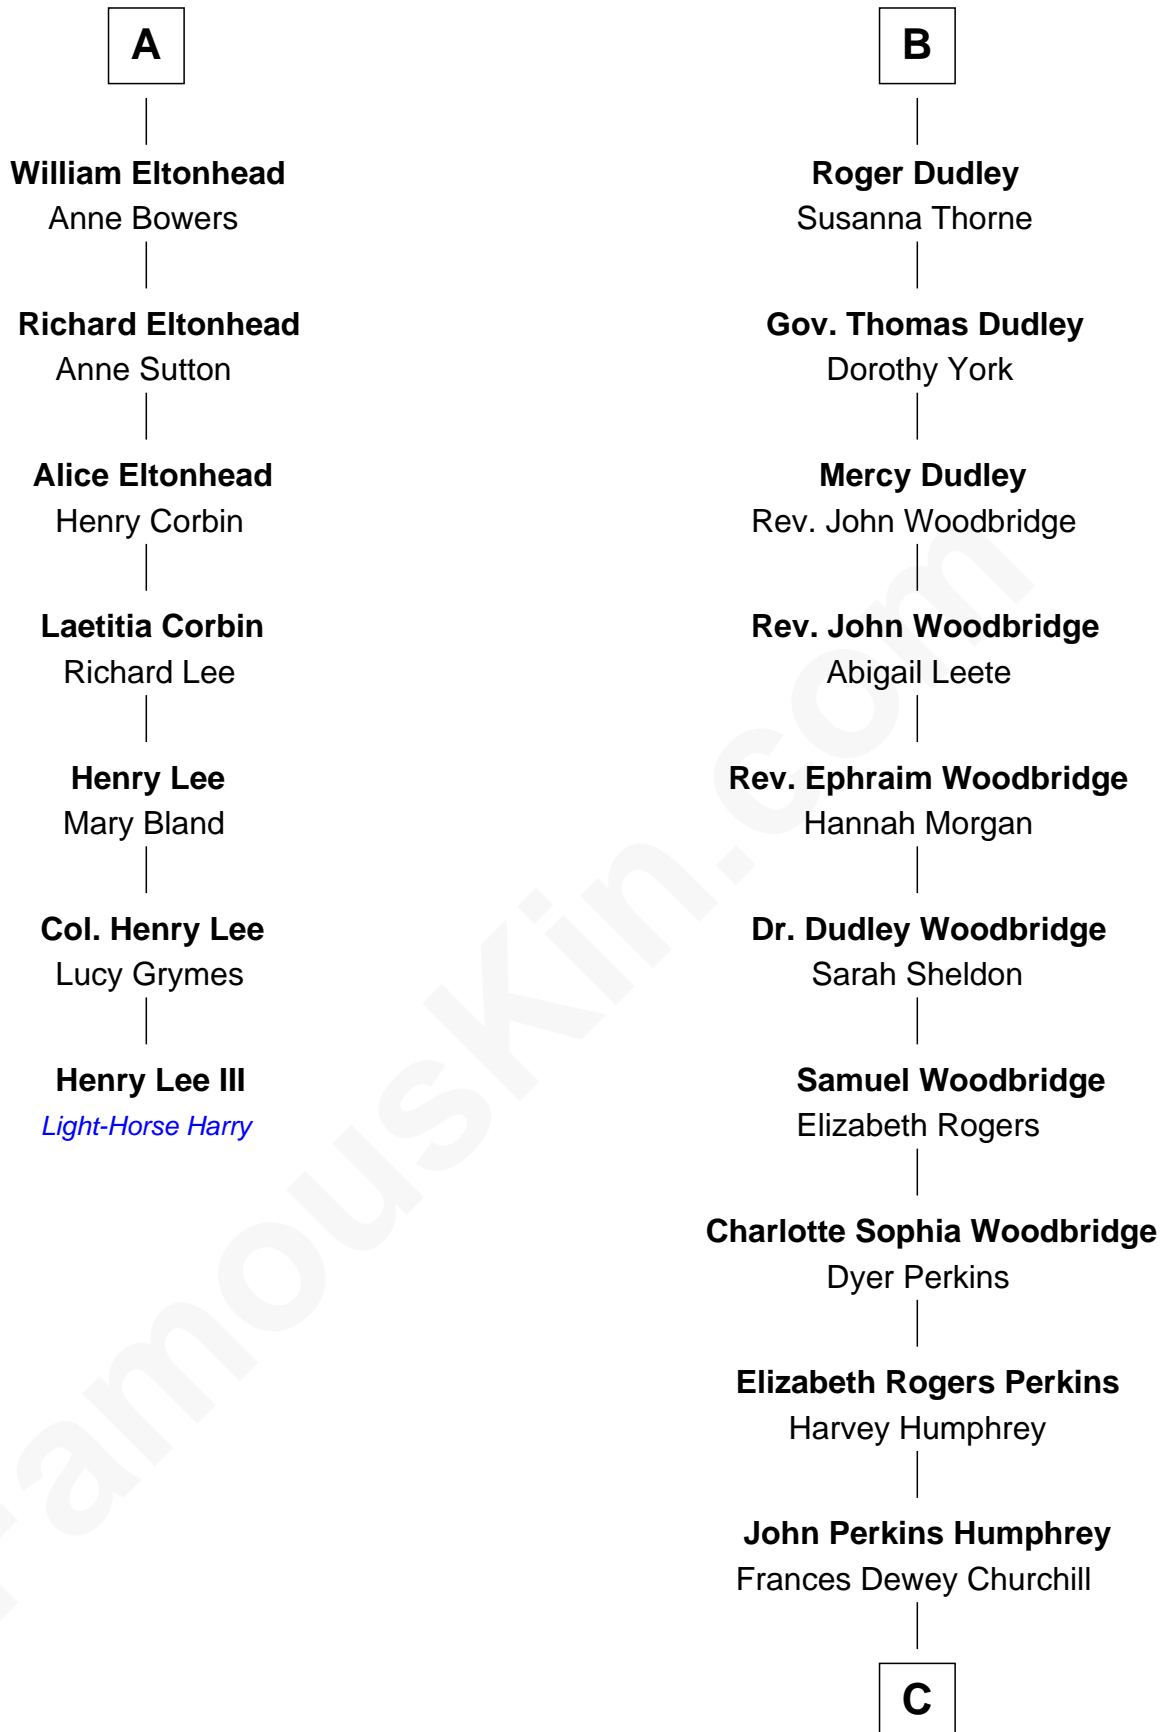

# FamousKin.com Relationship Chart of

**Henry Lee III**

*9th Governor of Virginia*

13th cousin 5 times removed of

**Humphrey Bogart**

*Movie Actor*

**Richard Fitzalan**  
Eleanor Plantagenet

**Sir Richard Fitzalan**  
Elizabeth de Bohun

**Elizabeth Fitzalan**  
Sir Robert Goushill

**Joan Goushill**  
Sir Thomas Stanley

**Katherine Stanley**  
Sir John Savage

**Dulcia Savage**  
Sir Henry Bold

**Maud Bold**  
Thomas Gerard

**Jennet Gerard**  
Richard Eltonhead

**A**

**Alice Fitzalan**  
Sir Thomas de Holand

**Eleanor Holand**  
Edward Cherleton

**Joyce Cherleton**  
Sir John Tiptoft

**Joyce Tiptoft**  
Sir Edmund Sutton

**Sir Edward Sutton**  
Cecily Willoughby

**Sir John Sutton**  
Cecily Grey

**Sir Henry Dudley**  
----- Ashton

Probable

**B**

**C**

**Maud Humphrey**  
Dr. Belmont Deforest Bogart

**Humphrey Bogart**  
*Movie Actor*

FamousKin.com